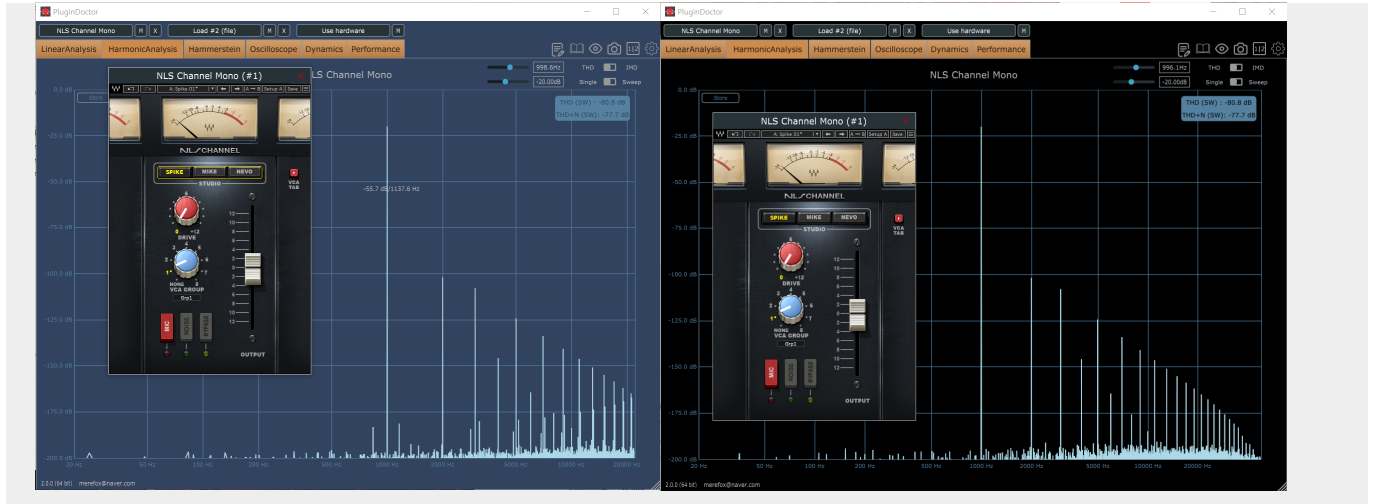

48kHz

2000Hz

THD

2000Hz

Folding

가

Waves NLS

96kHz