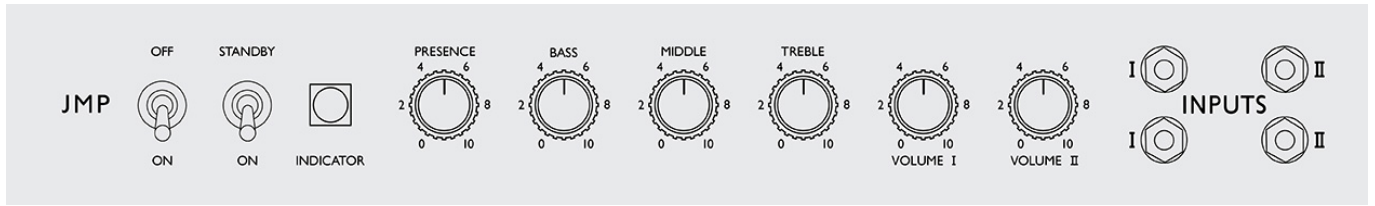

Marshall JMP