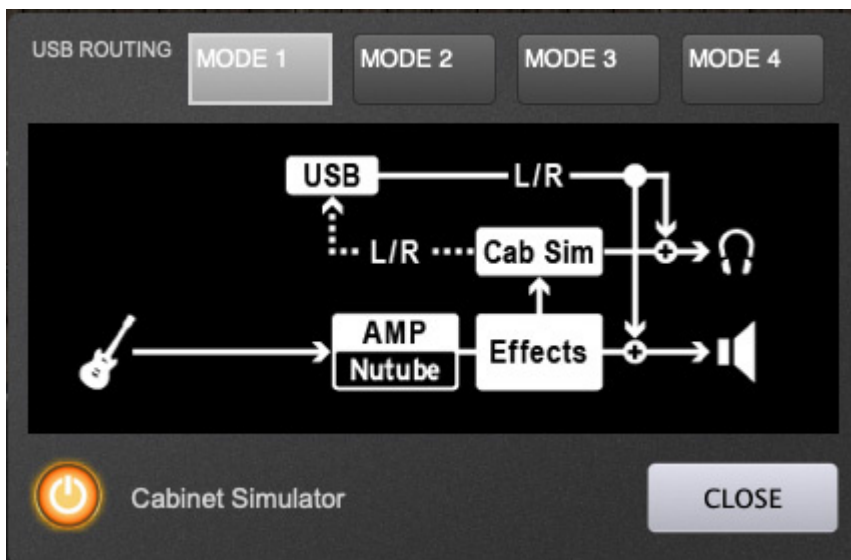

Tone Room [connected]

B1 The Pretender VOX Cambridge50

PRESET +

- DELUXE CL
- BOUTIQUE CL
- BOUTIQUE OD
- VOX AC30
- VOX AC30TB
- BRIT 1959
- BRIT 800
- BRIT VM
- SL-OD
- DOUBLE REC
- LINE

FLANGER TAPE ECHO

MODULATION DELAY/REVERB MIX TIME GAIN TREBLE MIDDLE AMP BASS NR VOLUME

2.9 169 [ms] 8.7 6.5 5.0 5.9 3.0 6.1

USER PROGRAMS (Synchronized with VOX Cambridge50)

A1 Have A Cigar	A2 Vibra Chorus	A3 Pride	A4 Foxy Lady
B1 The Pretender	B2 Back in Black	B3 Unchained	B4 5 Minutes Alone

USB ROUTING MODE 1