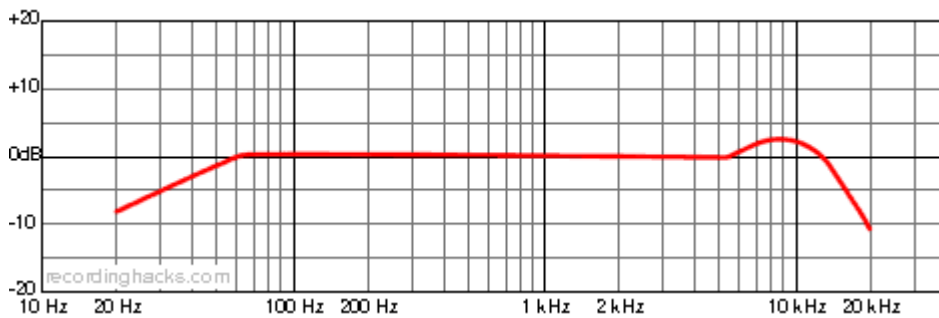

### Violet JZ3

- : B6, 24mm , 6micron
- : , ,
- : 20Hz~20,000Hz
- 

- 

- 

- : 19mV/Pa
- : 150Ω
- Self-Noise : 8.5dBA
- MaxSPL : 133dBSPL
-

- <https://www.soundonsound.com/reviews/blue-kiwi>

<http://wiki.homerecz.com>