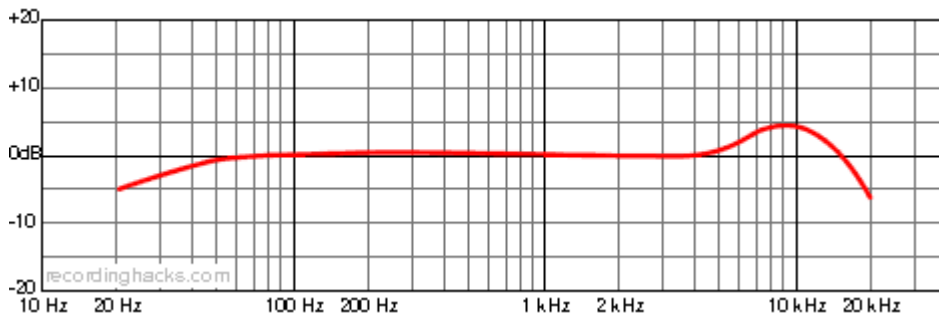

### Violet JZ3

- : B6, 24mm , 6micron
- : , ,
- : 20Hz~20,000Hz
- 

- 

- 

- : 19mV/Pa
- : 150Ω
- Self-Noise : 8.5dBA
- MaxSPL : 133dBSPL
-

- <https://www.soundonsound.com/reviews/blue-kiwi>

<http://wiki.homerecz.com>