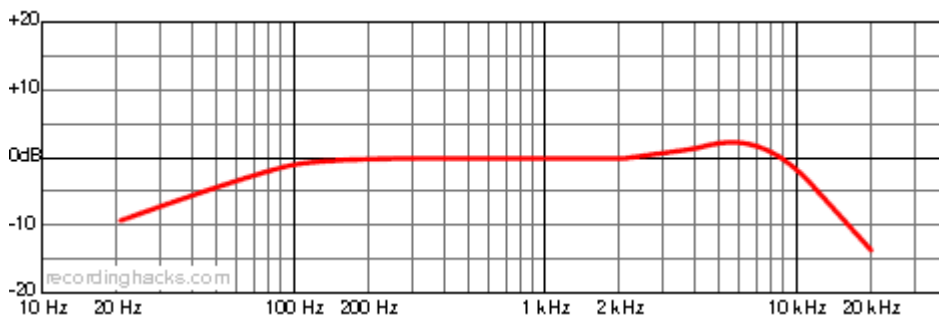

### Violet JZ3

- : B6, 24mm , 6micron
- : , ,
- : 20Hz~20,000Hz
- 

- 

- 

- : 19mV/Pa
- : 150Ω
- Self-Noise : 8.5dBA
- MaxSPL : 133dBSPL
-

- <https://www.soundonsound.com/reviews/blue-kiwi>

<http://wiki.homerecz.com>