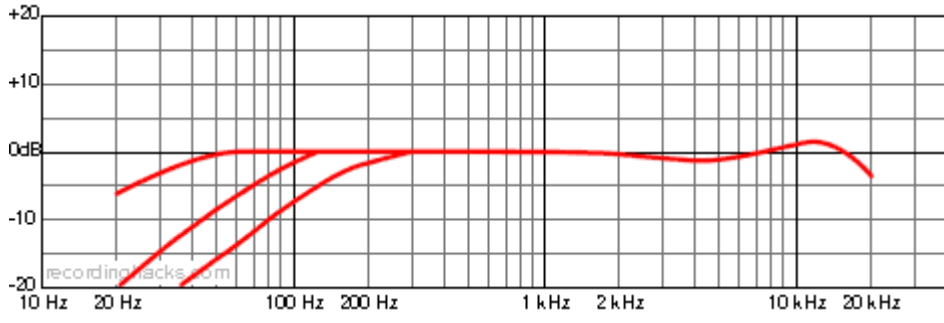

(U87i)

/

U87

MaxSPL 가

¹⁾

Specification

- : K89(Edge Terminated)
- :
- : 40Hz~18,000Hz
-

-

-

-

•

- : 8mV/PA()
- : 150Ω
- Self-Noise : 17dBA
- MaxSPL : 140dBSPL

U89i VS U87ai

1)

MaxSPL

Shure Audio technica