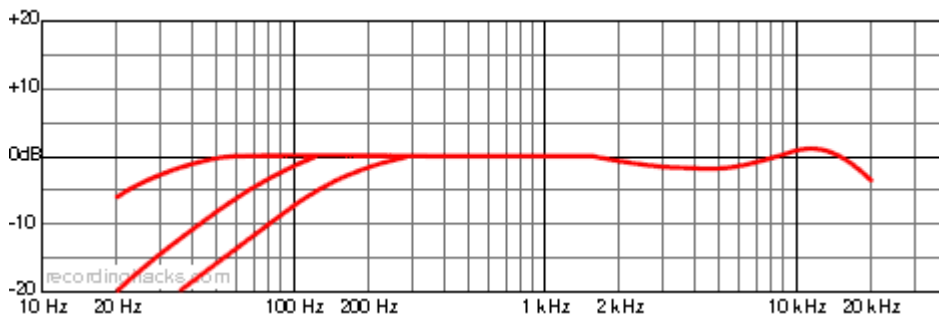

(U87i)

/

U87

MaxSPL 가

¹⁾

Specification

- : K89(Edge Terminated)
- :
- : 40Hz~18,000Hz
-

-