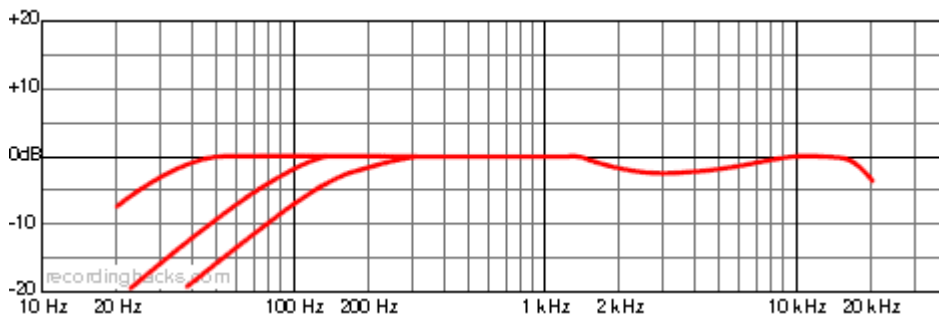

U89i

U87

가

, Edge-terminated

5

, K87

(U87i)

/

U87

MaxSPL 가

¹⁾

Specification

- : K89(Edge Terminated)
- :
- : 40Hz~18,000Hz
- •

- •

- •

- •