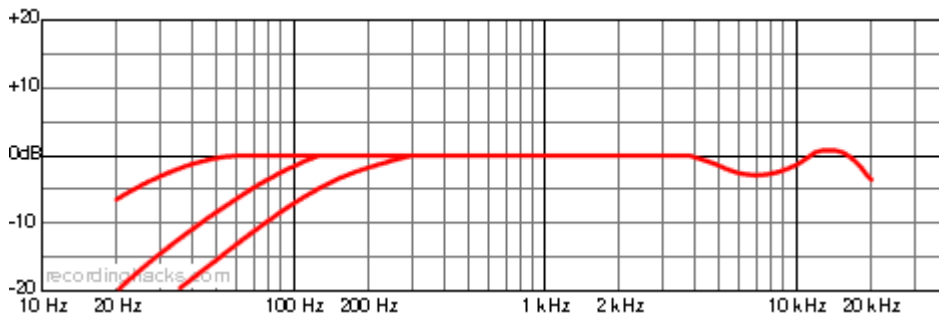

(U87i)

/

U87

MaxSPL 가

¹⁾

Specification

- : K89(Edge Terminated)
- :
- : 40Hz~18,000Hz
-

-