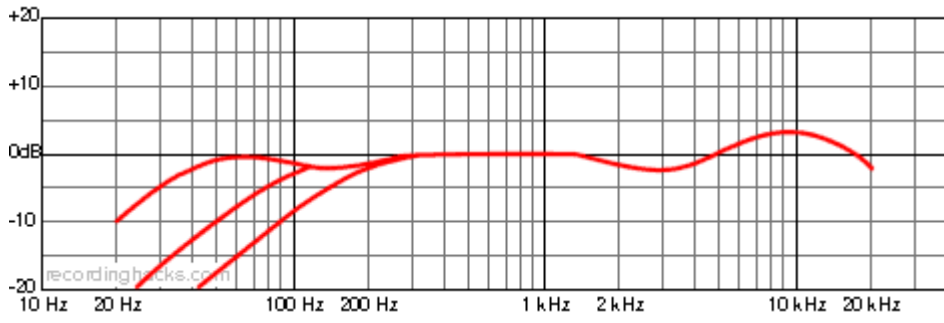

•

- : 8mV/PA( )
- : 150Ω
- Self-Noise : 17dBA
- MaxSPL : 140dBSPL