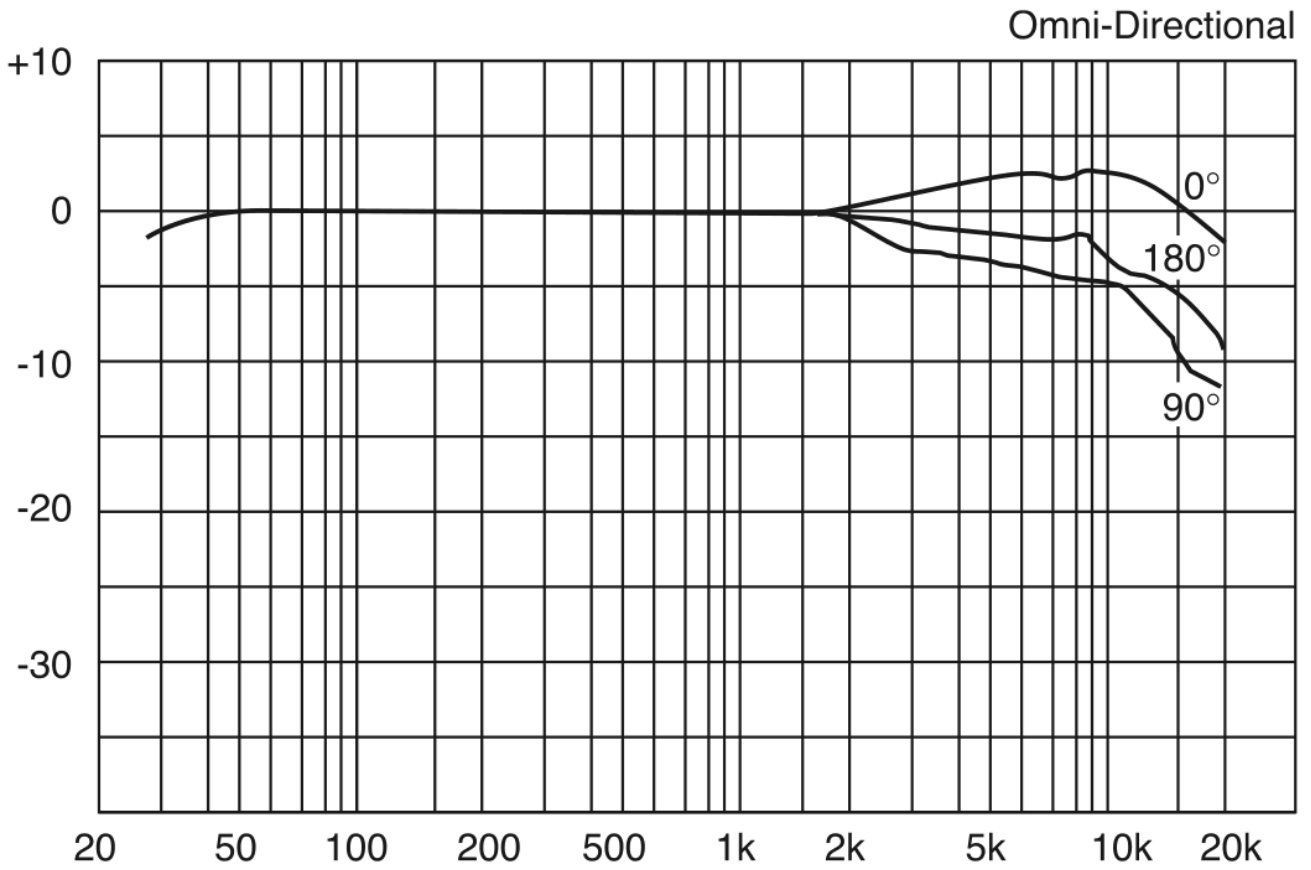

<http://wiki.homerecz.com>

.....	1
.....	1
.....	1
.....	1
C-38B	5
.....	8
.....	8
.....	8
.....	8

C-38B

Sony C-37 2003

- : 33.8mm , 6micron
- :
- : 30Hz~18,000Hz
-

-

Uni-Directional

- : 4.47mV/Pa
- : 250Ω
- Self-Noise : 24dBA
- MaxSPL : 140dBSPL
- - M - no EQ.
 - M1 - 70Hz rolloff.
 - V1 - 140Hz rolloff.
 - V2 - 280Hz rolloff.
 - Off - shuts off internal battery (if installed)