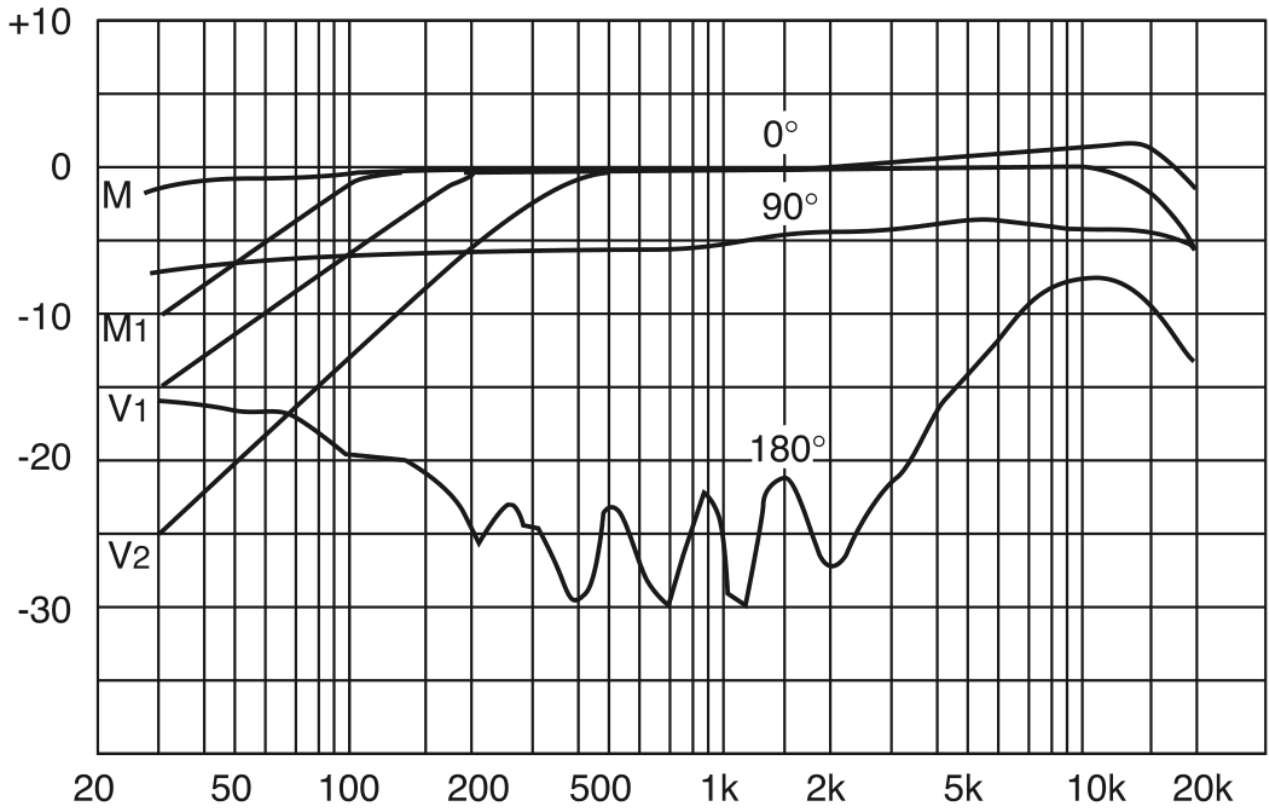

<http://wiki.homerecz.com>

.....	1
.....	1
.....	1
.....	1
C-38B	5
.....	8
.....	8
.....	8
.....	8

C-38B

Sony C-37 2003

- : 33.8mm , 6micron
- :
- : 30Hz~18,000Hz
-

-

Uni-Directional

- : 4.47mV/Pa
- : 250Ω
- Self-Noise : 24dBA
- MaxSPL : 140dBSPL
- - M - no EQ.
 - M1 - 70Hz rolloff.
 - V1 - 140Hz rolloff.
 - V2 - 280Hz rolloff.
 - Off - shuts off internal battery (if installed)