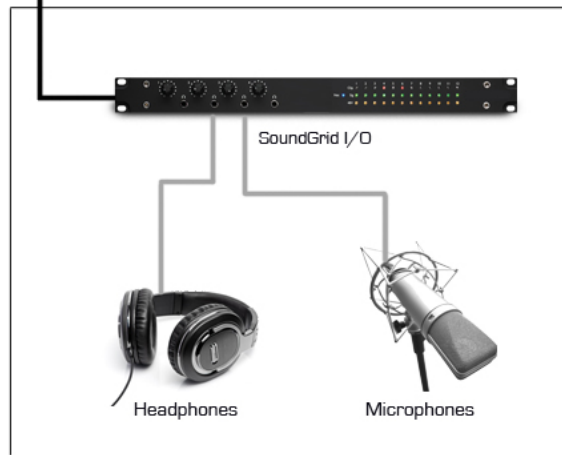

Waves SoundGrid

Ethernet Cable —
Audio Cable —

STUDIO - CONTROL ROOM

STUDIO - LIVE PERFORMANCE ROOM

STUDIO - VOCAL BOOTH

STUDIO B CONTROL ROOM

STUDIO B - LIVE PERFORMANCE ROOM

STUDIO B - VOCAL BOOTH