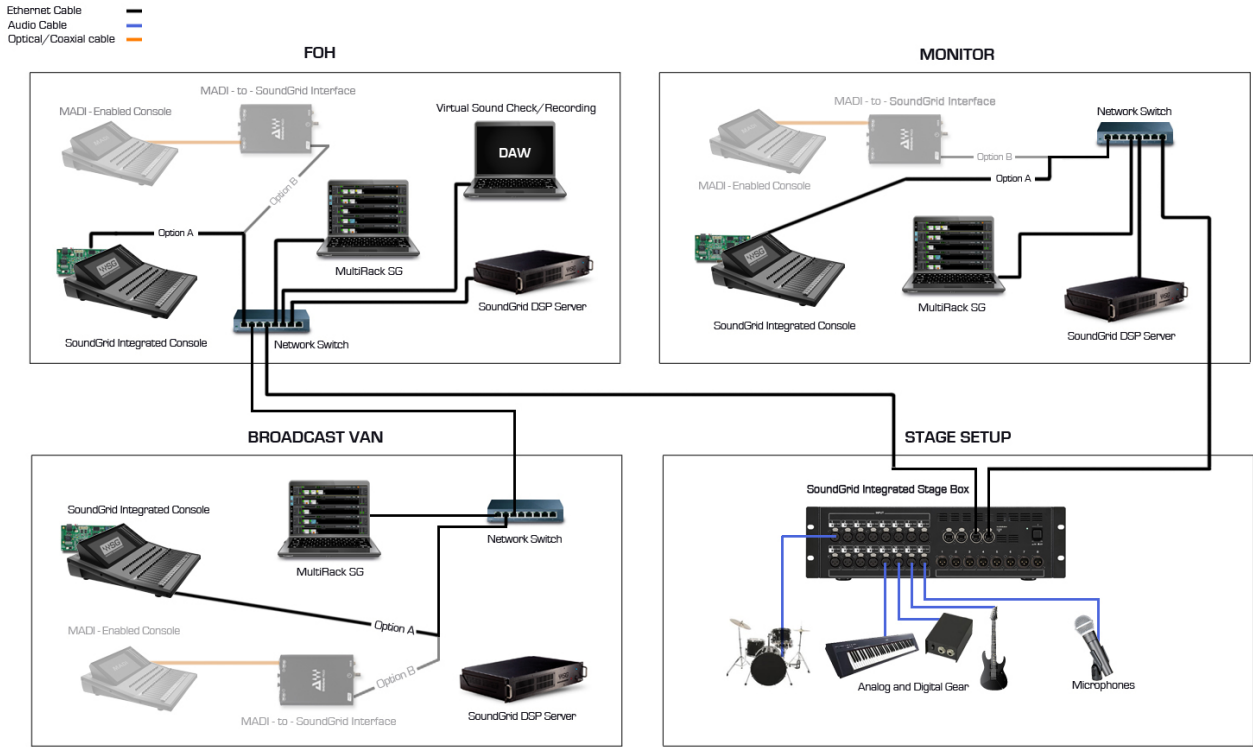

Studio Setup

Live Setup