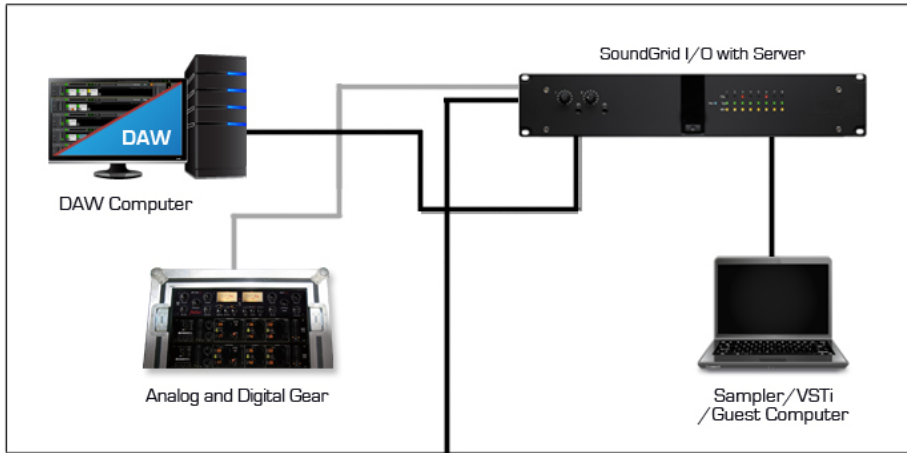

Waves SoundGrid

Ethernet Cable —
Audio Cable —

STUDIO - CONTROL ROOM

STUDIO - LIVE PERFORMANCE ROOM

STUDIO - VOCAL BOOTH

STUDIO B CONTROL ROOM

STUDIO B - LIVE PERFORMANCE ROOM

STUDIO B - VOCAL BOOTH