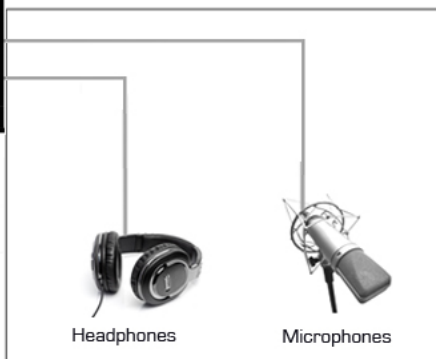

Waves SoundGrid

Ethernet Cable —
Audio Cable —

STUDIO - CONTROL ROOM

STUDIO - LIVE PERFORMANCE ROOM

STUDIO - VOCAL BOOTH

STUDIO B CONTROL ROOM

STUDIO B - LIVE PERFORMANCE ROOM

STUDIO B - VOCAL BOOTH