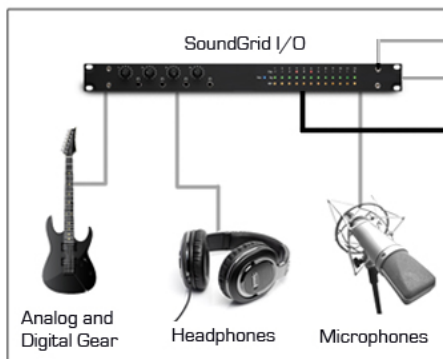

Waves SoundGrid

Ethernet Cable —
Audio Cable —

STUDIO - CONTROL ROOM

STUDIO - LIVE PERFORMANCE ROOM

STUDIO - VOCAL BOOTH

STUDIO B CONTROL ROOM

STUDIO B - LIVE PERFORMANCE ROOM

STUDIO B - VOCAL BOOTH