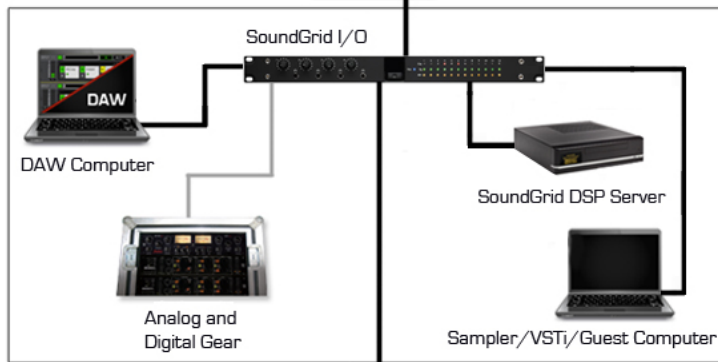

Waves SoundGrid

Ethernet Cable —
Audio Cable —

STUDIO - CONTROL ROOM

STUDIO - LIVE PERFORMANCE ROOM

STUDIO - VOCAL BOOTH

STUDIO B CONTROL ROOM

STUDIO B - LIVE PERFORMANCE ROOM

STUDIO B - VOCAL BOOTH