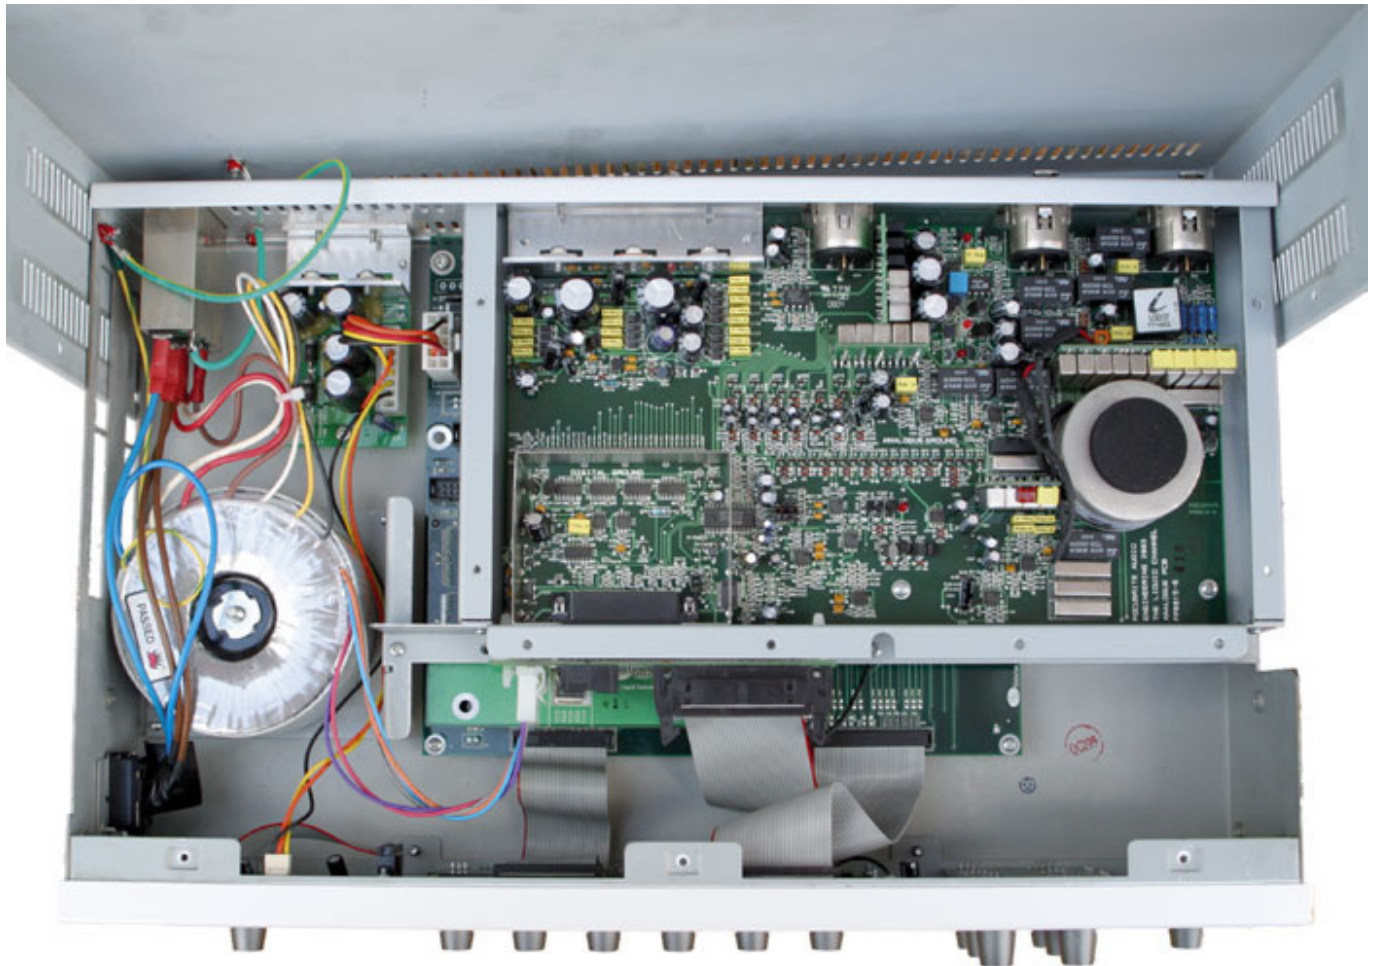

Liquid Channel

- **A-D** : -109dBFS
- **D-A** : -103dBFS
- : 80dB 150Ω -126dB EIN
- **Replica:**

Replica

Liquid Channel

Liquid Channel

- <https://www.soundonsound.com/reviews/focusrite-liquid-channel>

<http://wiki.homerecz.com>