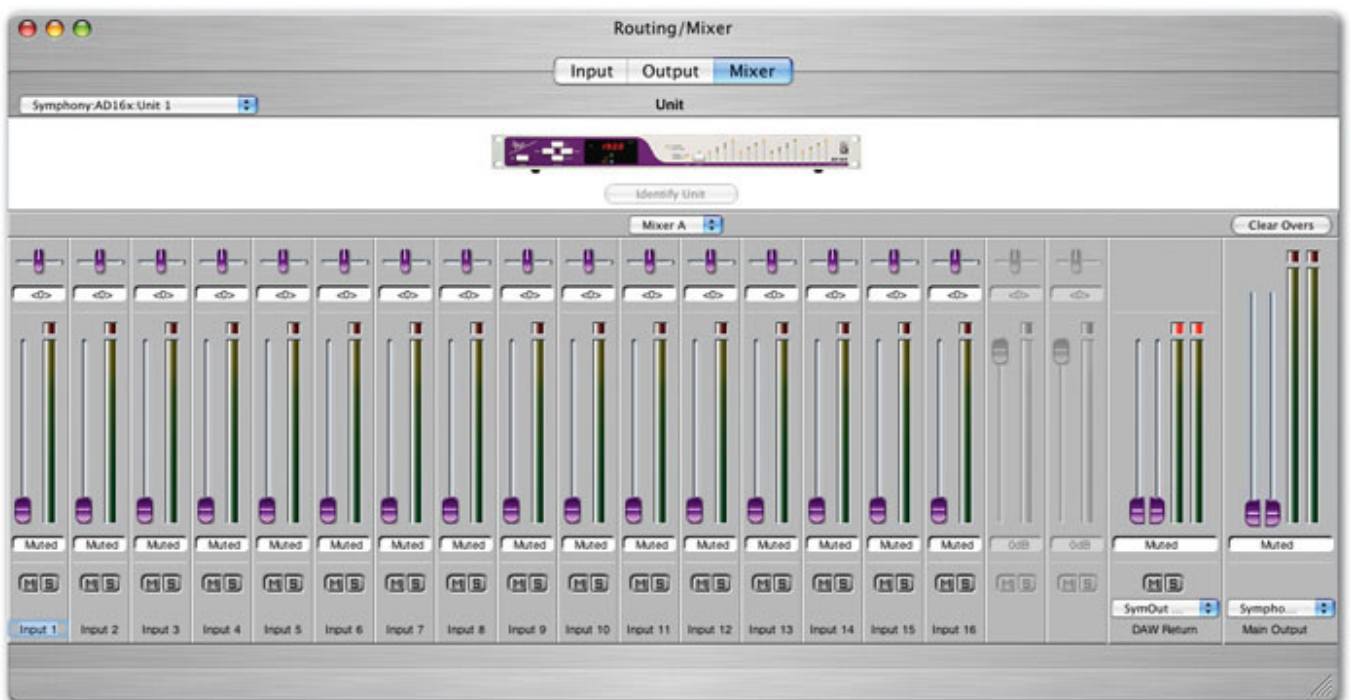

VBus

- : DAW
- : ()
- : 가

-
- Mac
-
- 가

- Windows
- Express Card (Macbook Pro)
- X-Series

Apogee Symphony Mac
 . Symphony , ,

<http://wiki.homerecz.com>

From:
<https://wiki.homerecz.com/> -

Last update: **2025/04/08**