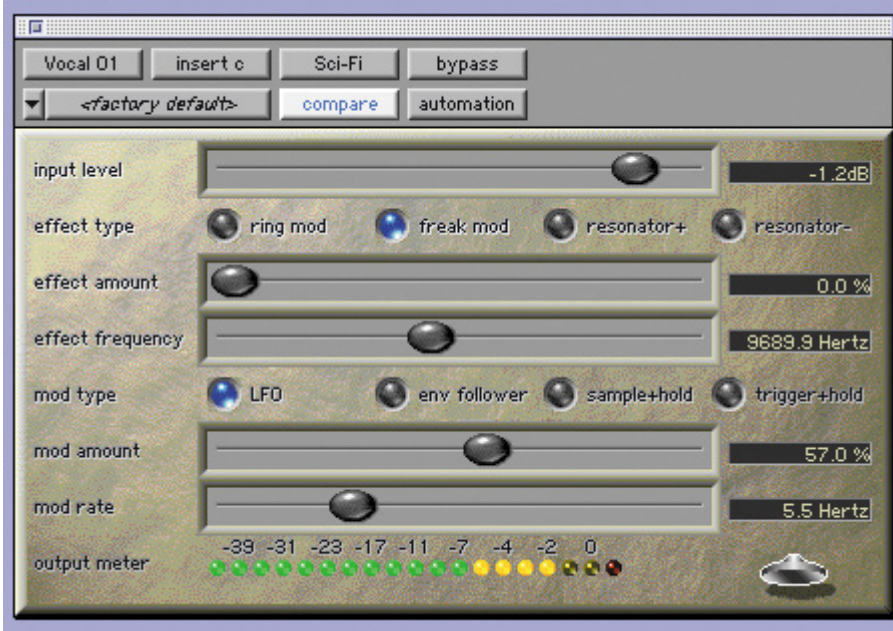

- (24)
- DSP가
- (I/O)

Digidesign Digi 001
Tools

DAW . Pro

- <https://www.soundonsound.com/reviews/digidesign-digi-001>

The screenshot displays the Pro Tools 12.0 interface for a session named "SOS Demo Session". The top menu bar includes File, Edit, AudioSuite, MIDI, Movie, Operations, Setups, Display, Windows, and Help. The time is 12:48:37. The toolbar contains various editing and transport tools. The track list on the left shows:

The main workspace shows waveforms for the audio tracks and a MIDI piano roll for TrinityPlan. The transport controls at the bottom indicate a current time of 66:41:59.0, a total length of 2:03:56.9, and a tempo of 128.00. The transport is set to "Pro Tools".