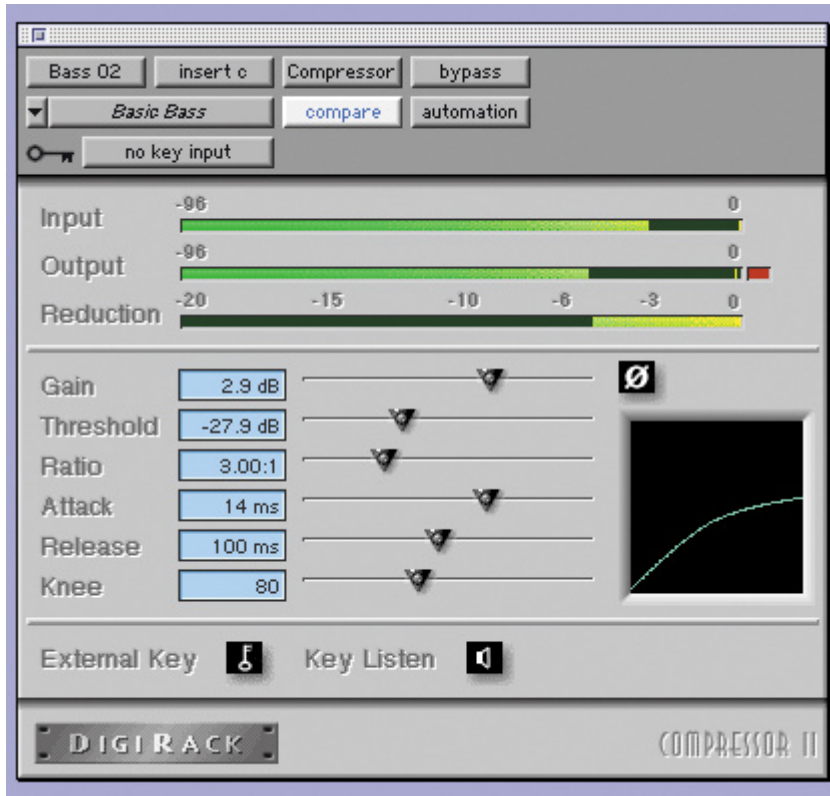

- (24)
- DSP가
- (I/O)

Digidesign Digi 001
Tools

DAW . Pro

- <https://www.soundonsound.com/reviews/digidesign-digi-001>

The screenshot displays the Pro Tools 12.0 interface for a session named "SOS Demo Session". The top menu bar includes File, Edit, AudioSuite, MIDI, Movie, Operations, Setups, Display, Windows, and Help. The time is 12:48:37. The toolbar contains various editing and transport tools. The track list on the left shows:

The main workspace shows waveforms for the audio tracks and a MIDI piano roll for TrinityPlan. The transport controls at the bottom indicate a current time of 66:41:59.0, a total length of 2:03:56.9, and a tempo of 128.00. The transport is set to "Pro Tools".