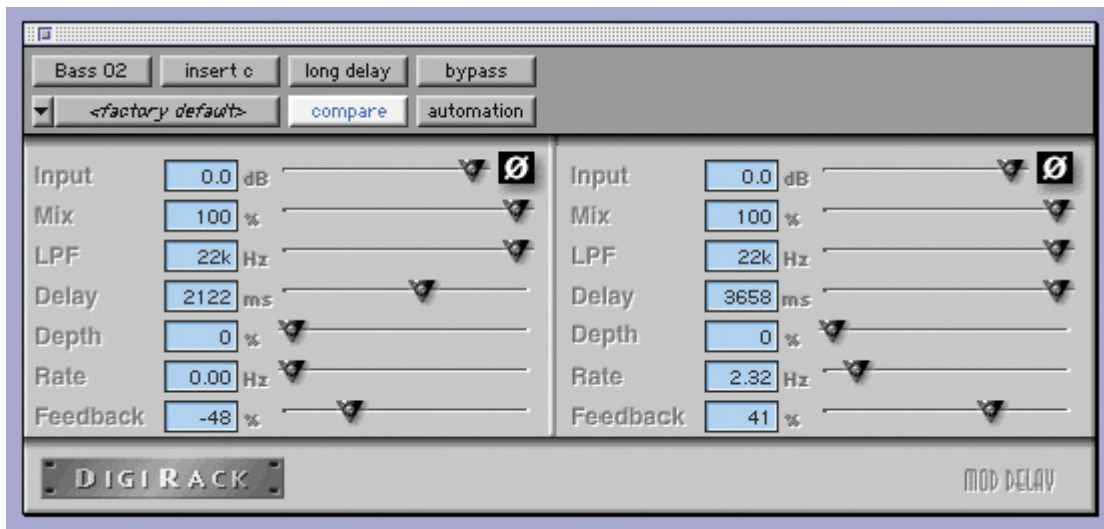

The main workspace shows waveforms for the audio tracks and a MIDI piano roll for TrinityPlan. The transport controls at the bottom indicate a current time of 66:41:59.0, a total length of 2:03:56.9, and a tempo of 128.00. The transport is set to "Pro Tools".