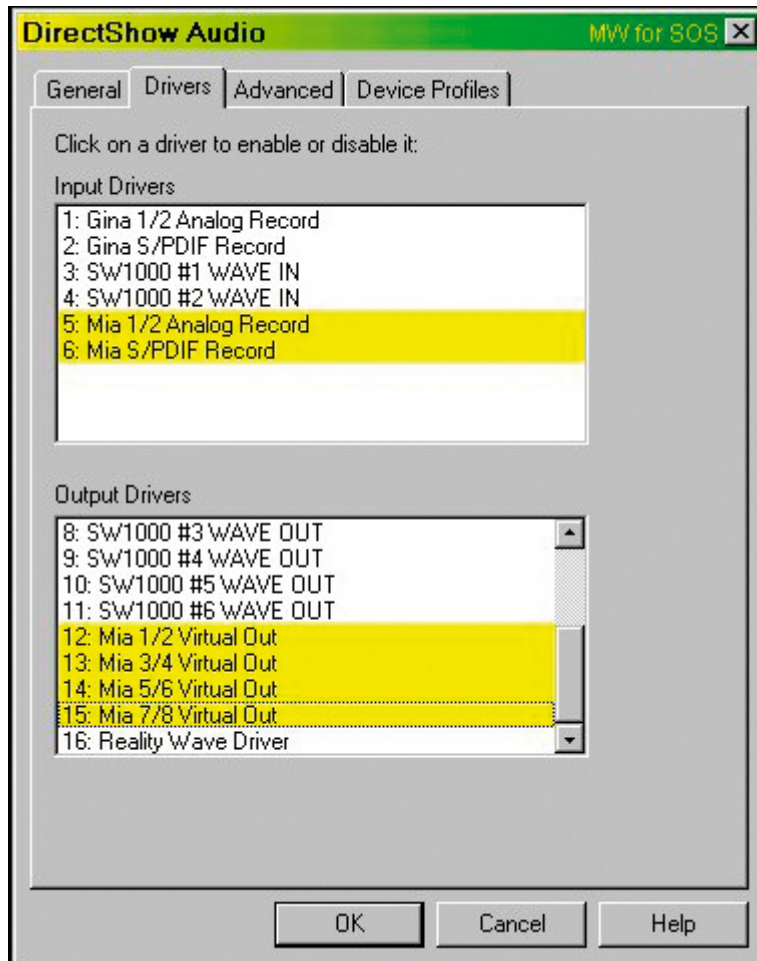

Reference

- <https://www.soundonsound.com/reviews/mamma-mia>