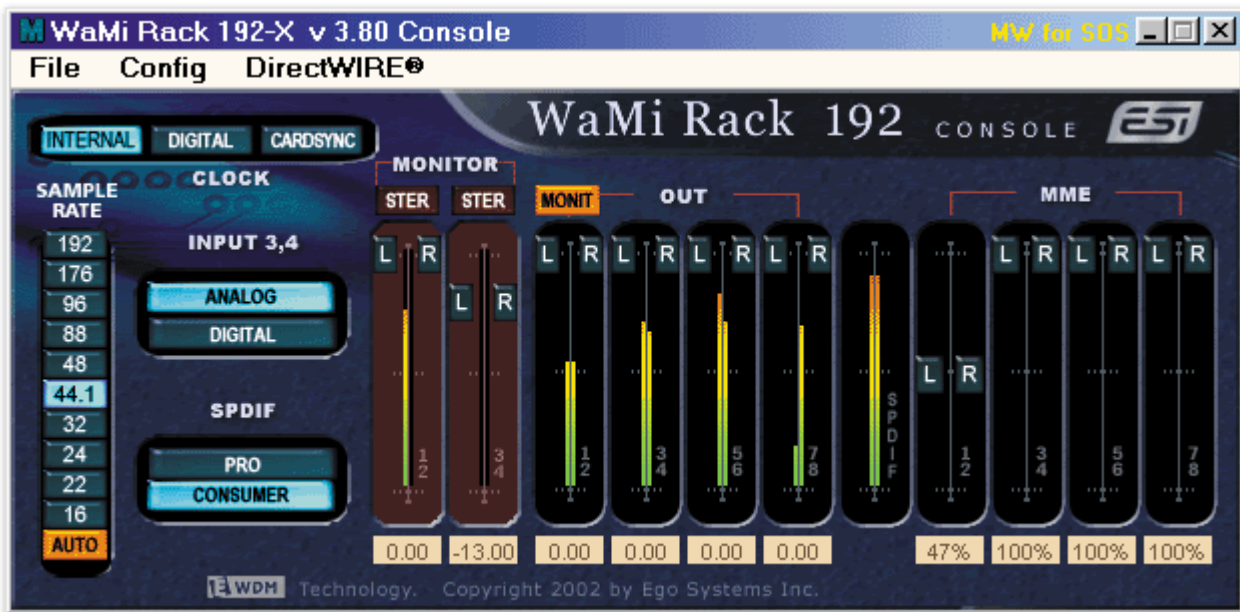

- 
- E-WDM DirectWire .
- 
- 192kHz

- **S/PDIF** ( , ) .
- 

ESI Pro WaMi Rack 192X

- <https://www.soundonsound.com/reviews/esi-pro-wami-rack-192x>

<http://wiki.homerecz.com>

From:

<https://wiki.homerecz.com/> -