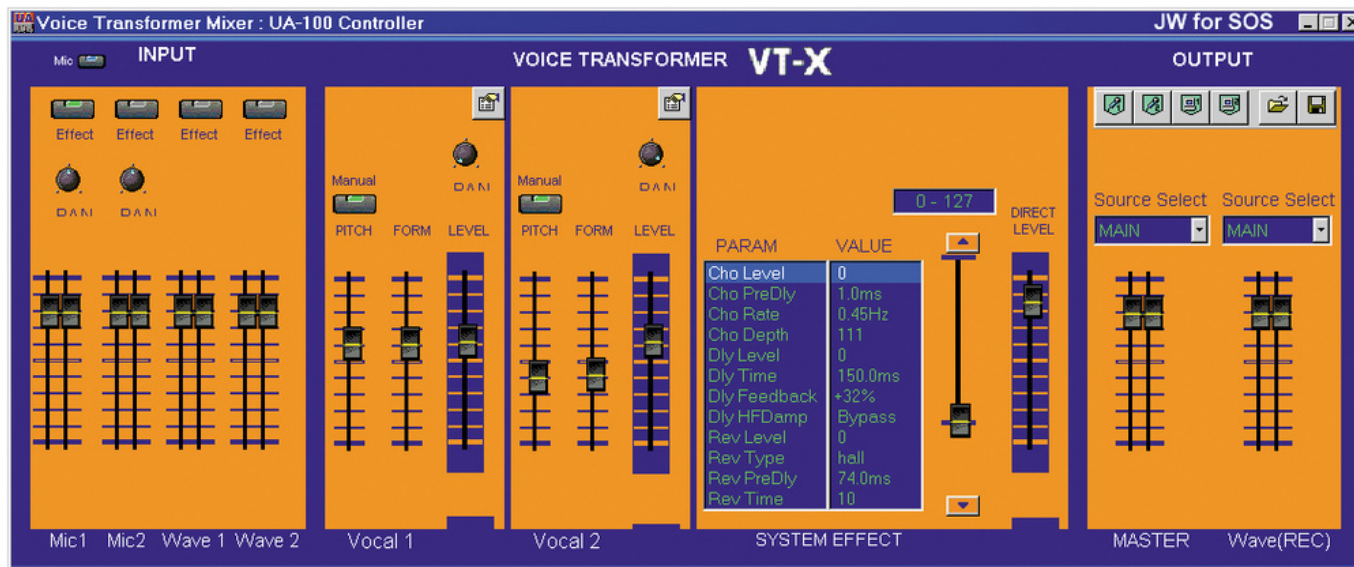

SYSTEM

Return

1	<input type="checkbox"/>	<input type="range"/>
2	<input type="checkbox"/>	<input type="range"/>

EASY SETTING

- Listen
- Use Mic1
- Use Line
- Eff Loop
- Karaoke

EFFECT

Compact Effects Mode

insertion effect

- MIC1 → **GTR Multi 1**
- MIC2 →
- WAV1 →
- WAV2 →

system effect

- SYS1 → **Delay**
- SYS2 → **Reverb**

OUTPUT

Source Select **Source Select**

MAIN **MAIN**

MASTER **Wave(REC)**

Roland UA-100 Controller