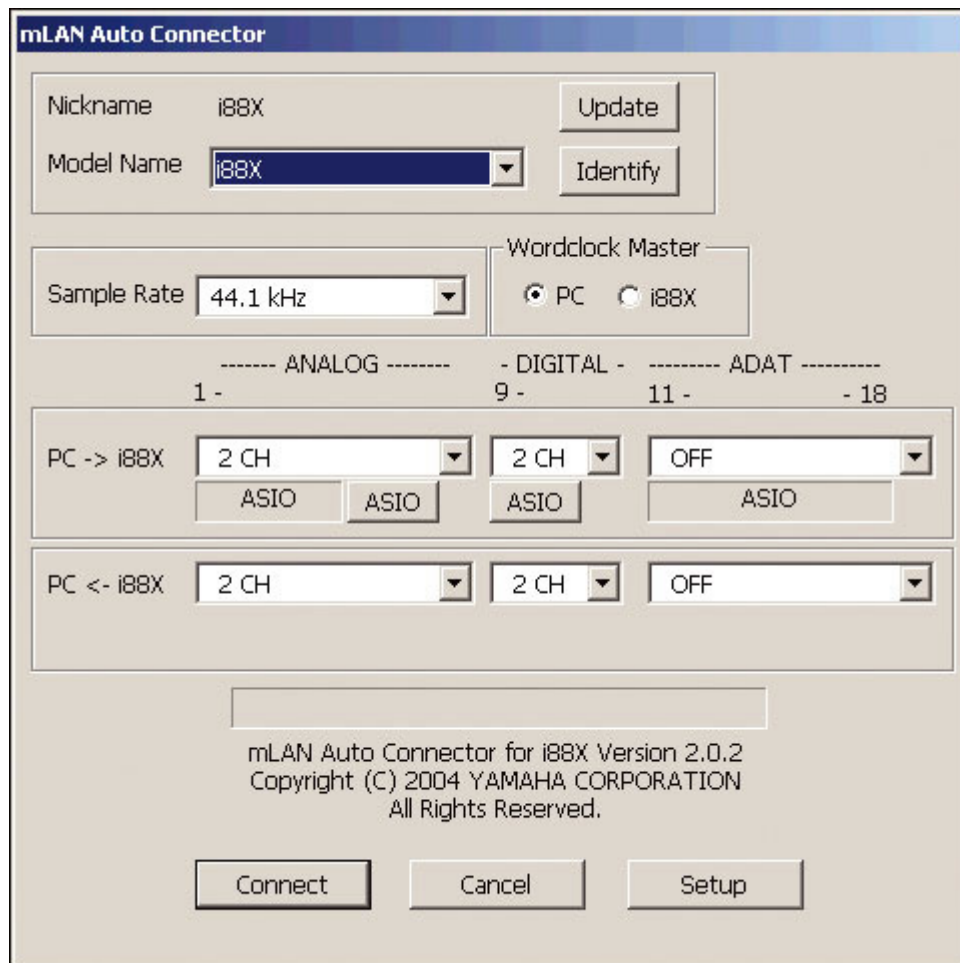

- **Mac**: Mac OS 9.2 (OS X ), 900MHz G4 , 512MB RAM , IEEE 1394 (FireWire) .

- 
- mLAN (01X 가 ) .
- 
- 

- PC WDM .
- ( LED ) .
- mLAN .

Yamaha i88X mLAN 01X , FireWire .

- <https://www.soundonsound.com/reviews/yamaha-i88x>

A screenshot of the Yamaha O1X Channel Module software interface. The window title is "strum guitar: Ins. 1 - O1X Channel Module". The interface is divided into several sections: "O1X LINK" with "IMPORT" and "EXPORT" buttons; "PHASE" set to "NORMAL"; "ATT" (Attenuation) set to "0.0dB"; "DYNAMICS" section with a compressor graph and a "GR OUT" meter, showing settings for Threshold (-10.0dB), Ratio (2.5:1), Attack (5ms), Release (238ms), Out Gain (1.5dB), and Knee (2); and an "EQUALIZER" section with a frequency response graph and four frequency sliders: L. SHELF (9.0), LOW-MID (750 Hz), HIGH-MID (2.00k Hz), and HIGH (3.55k Hz). The interface also shows a "YAMAHA" logo and the text "O1X Channel Module".