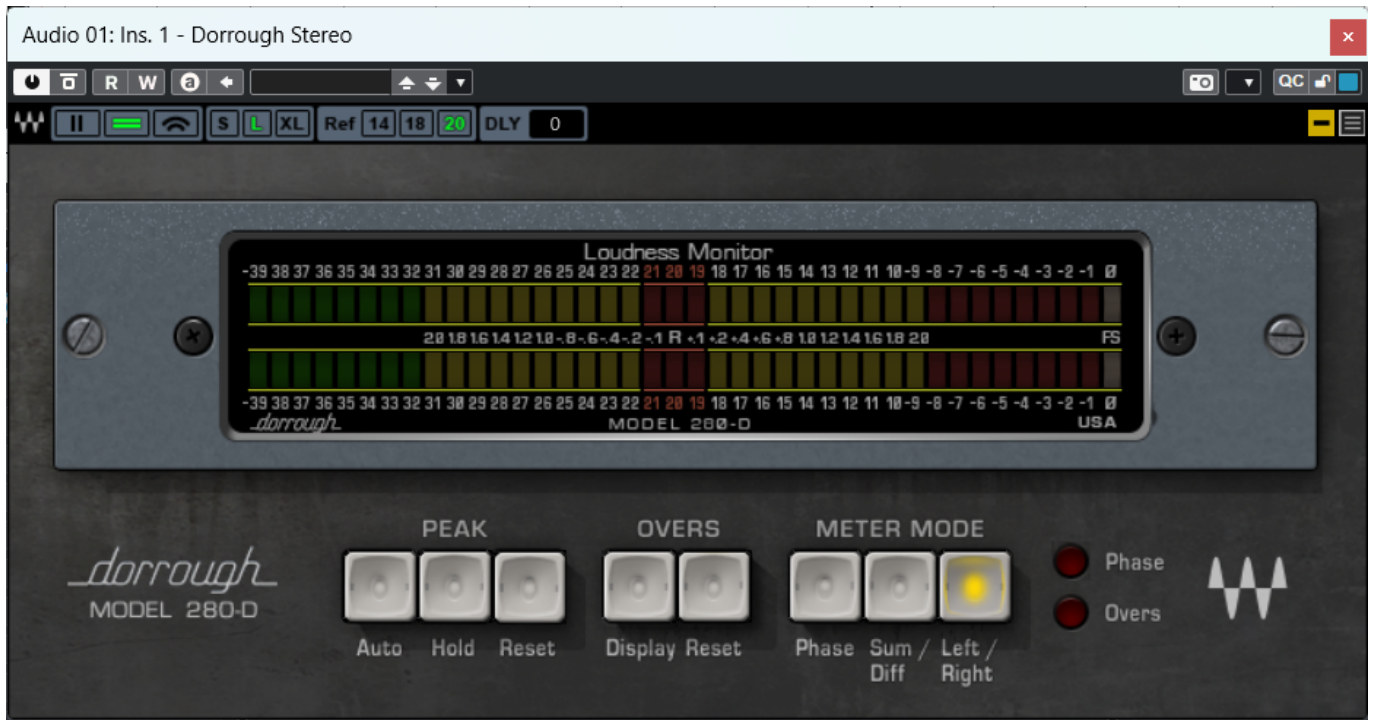

<http://wiki.homerecz.com>

.....	1
.....	1
.....	1
.....	1
Dorrough meter()	5
.....	8
.....	8
.....	8
.....	8

Dorrough meter()

Dorrough Peak RMS

- Normal Peak Range : Peak가
- Normal Persistence Range : RMS가
- REF : Reference Level . -14dBFS, -18dBFS, -20dBFS