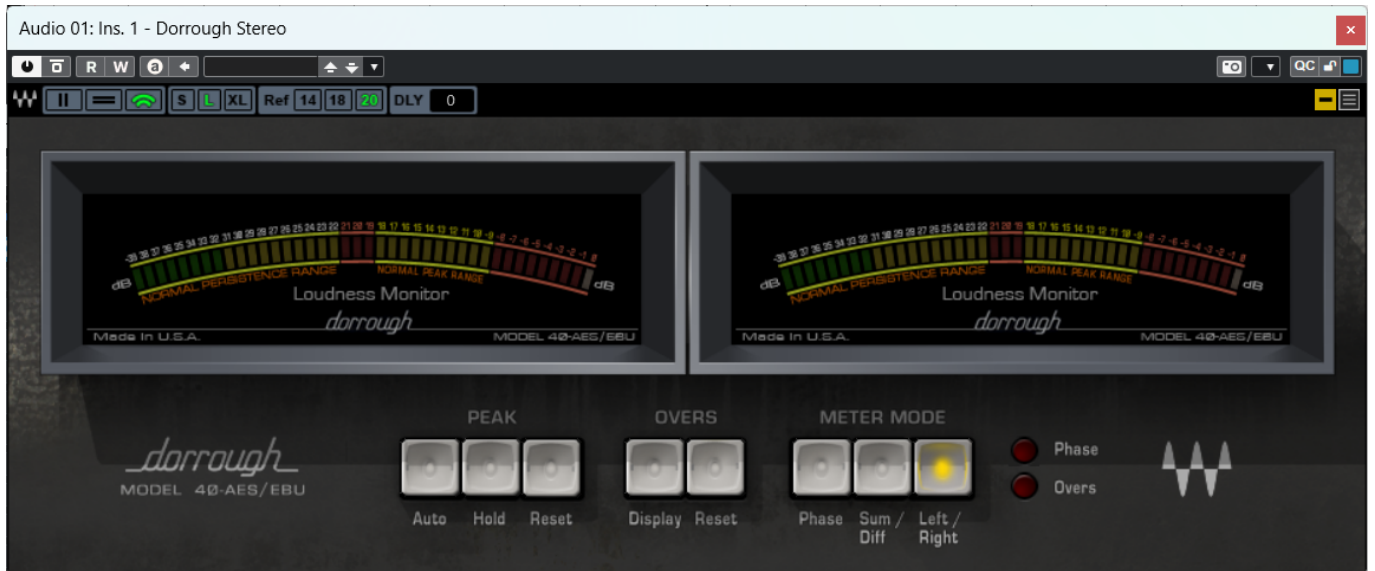

<http://wiki.homerecz.com>

.....	1
.....	1
.....	1
.....	1
Dorrough meter()	5
.....	8
.....	8
.....	8
.....	8

Dorrough meter()

Dorrough Peak RMS

- Normal Peak Range : Peak가
- Normal Persistence Range : RMS가
- REF : Reference Level . -14dBFS, -18dBFS, -20dBFS