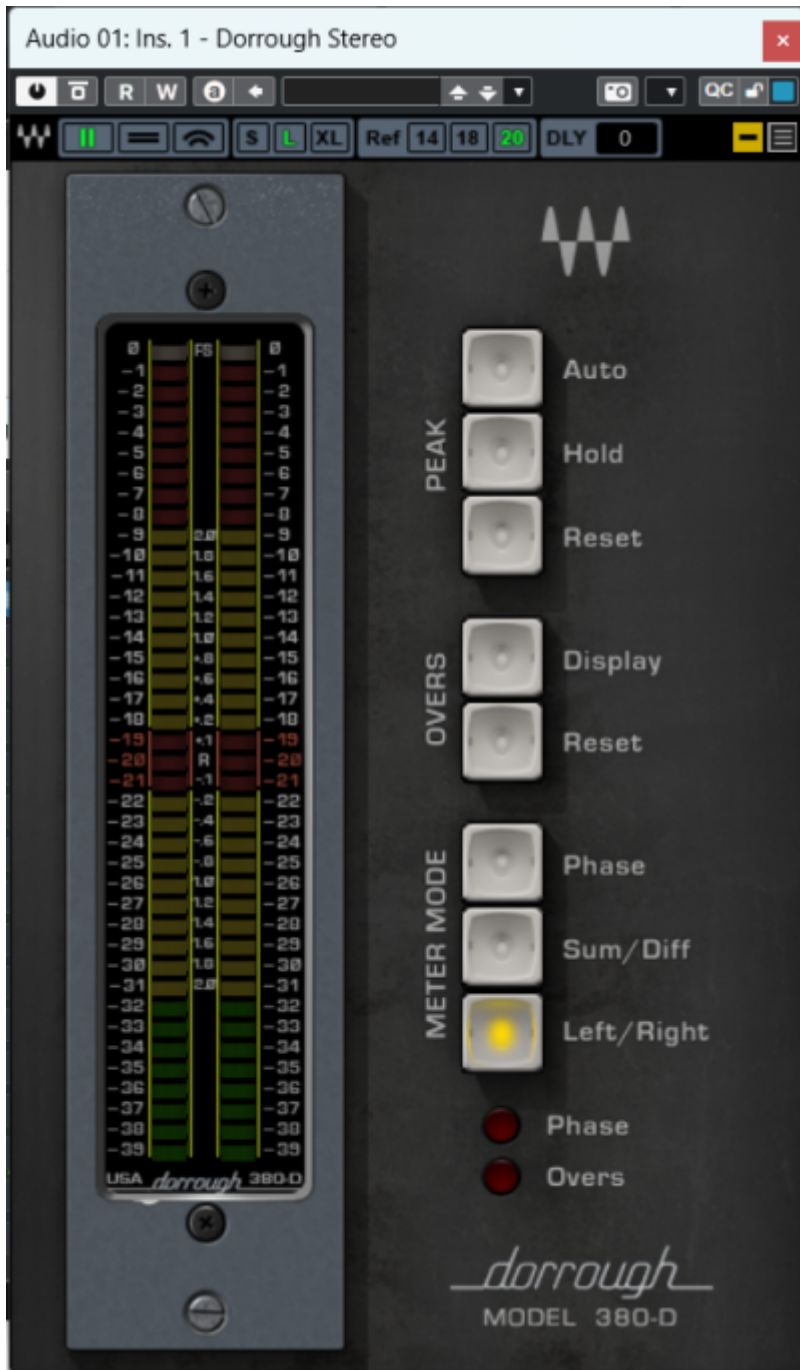

<http://wiki.homerecz.com>

.....	1
.....	1
.....	1
.....	1
Dorrough meter()	5
.....	8
.....	8
.....	8
.....	8

Dorrough meter()

Dorrough Peak RMS

- Normal Peak Range : Peak가
- Normal Persistence Range : RMS가
- REF : Reference Level . -14dBFS, -18dBFS, -20dBFS