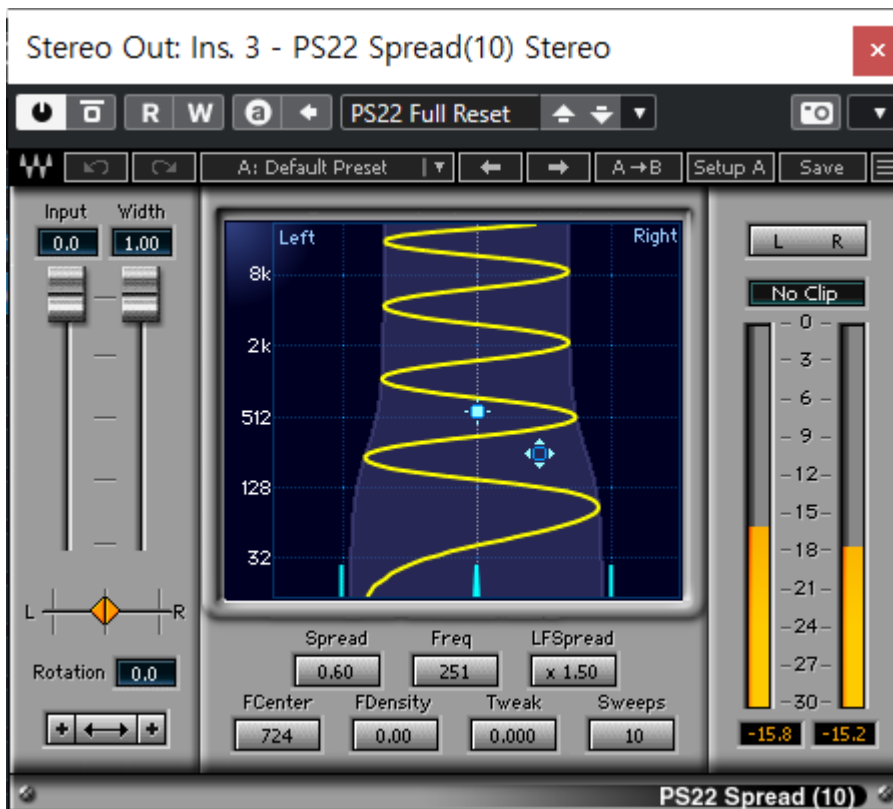

PS22 split

가

PS22 Xsplit

가

Stereo Out: Ins. 3 - PS22 XSplit Stereo

PS22 Full Reset

A: Default Preset | A → B | Setup A | Save

Input: 0.0 | Width: 1.00