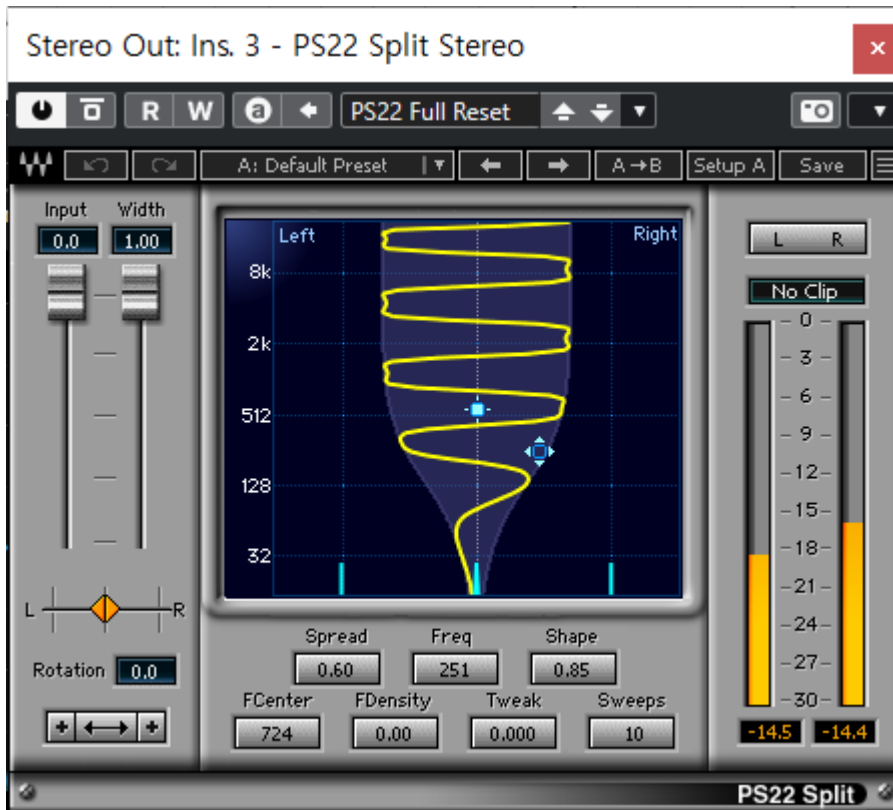

PS22 split

가

PS22 Xsplit

가

Stereo Out: Ins. 3 - PS22 XSplit Stereo

PS22 Full Reset

A: Default Preset | A → B | Setup A | Save

Input: 0.0 | Width: 1.00