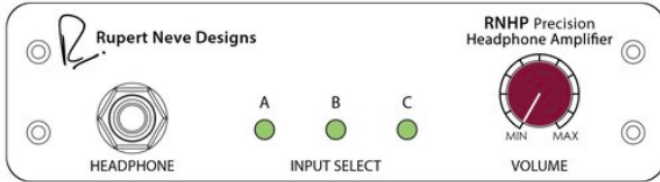

..... 6

..... 6

Rupert Neve RNHP

Rupert Neve

RNHP

3가

- A : Professional Line Input : ¹⁾
- B : RCA Input : RCA ()²⁾
- C : 3.5mm Input : ³⁾

¹⁾ Calibrated +4dBu line input. The combo jack accepts either XLR or TRS inputs from balanced professional devices.

²⁾ The unbalanced RCA input is calibrated for -10dBV signals. The RCA jack is commonly used with home stereo devices or Prosumer equipment.

³⁾ Stereo 3.5mm input specifically calibrated to work with mobile devices like phones, computers and digital cameras.