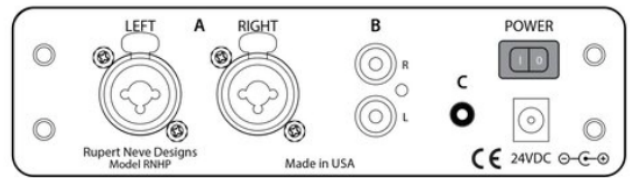

..... 6

..... 6

Rupert Neve RNHP

Rupert Neve

RNHP

3가

- A : Professional Line Input : ¹⁾
- B : RCA Input : RCA ()²⁾
- C : 3.5mm Input : ³⁾

¹⁾ Calibrated +4dBu line input. The combo jack accepts either XLR or TRS inputs from balanced professional devices.

²⁾ The unbalanced RCA input is calibrated for -10dBV signals. The RCA jack is commonly used with home stereo devices or Prosumer equipment.

³⁾ Stereo 3.5mm input specifically calibrated to work with mobile devices like phones, computers and digital cameras.