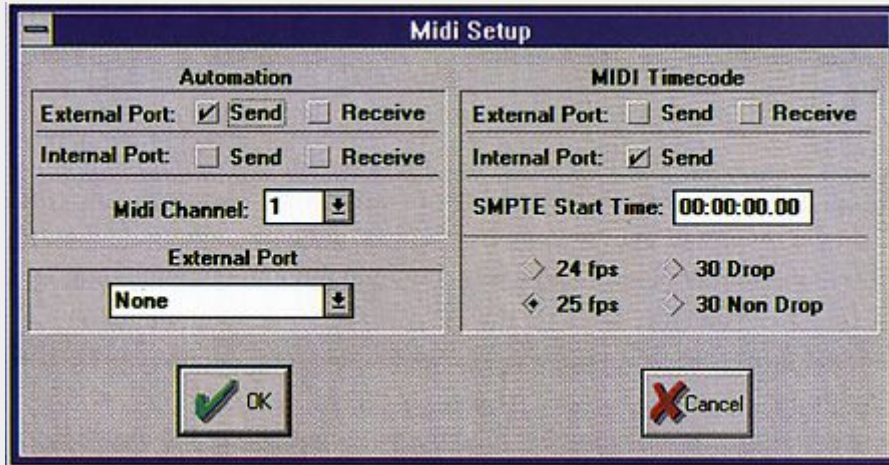

16

Session 8

DAW

가

Routing

Mixer

MIDI Setup

Fader Setup