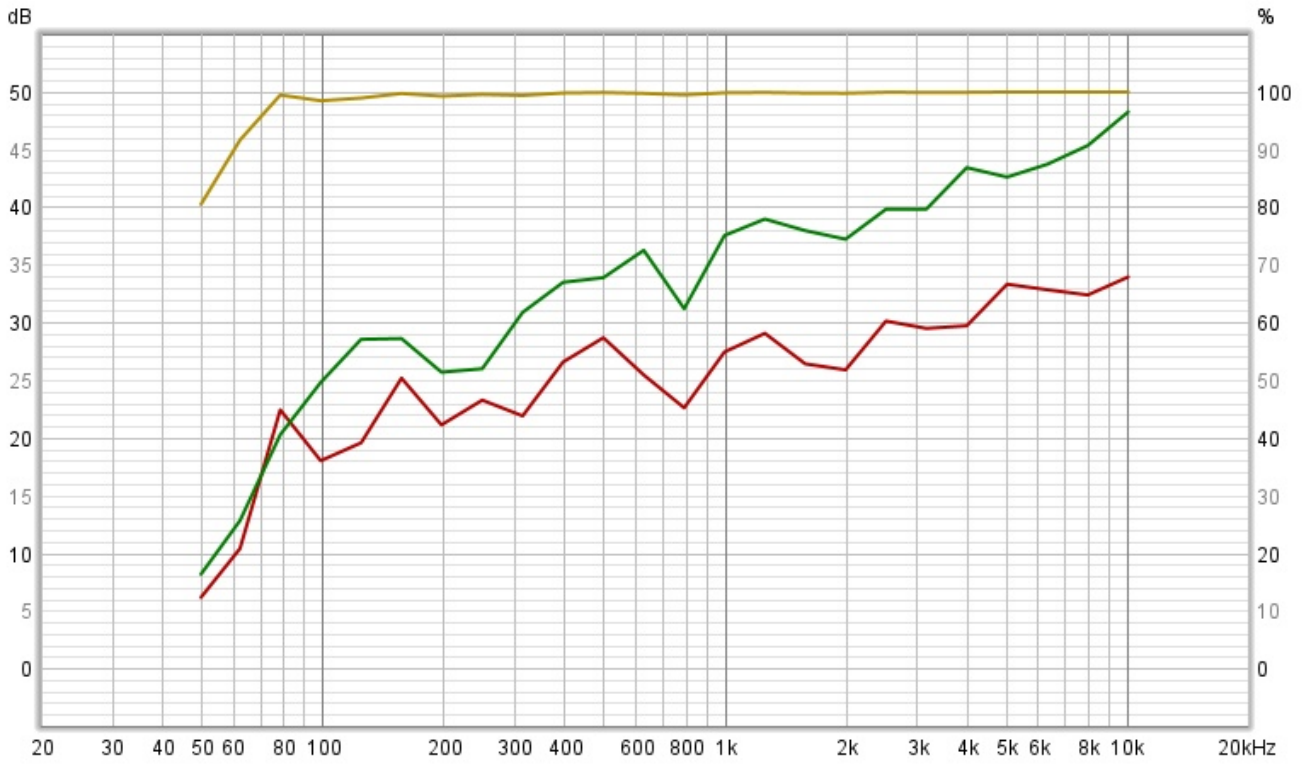

Driver Type:	Glass Composite cone
Total Power :	100W RMS, 200W Peak
Frequency Range:	30Hz-200Hz
Maximum Peak SPL:	104dB SPL @ 1m

Frequency Response

10 Point

Frequency Response & Phase(Psychoacoustic Smoothing)

ALL SPL(1/24 Octave Smoothing)

- : Main
- : Sub woofer
- : All system

Group Delay

RT60

Clarity

Decay

Waterfall

Spectrogram