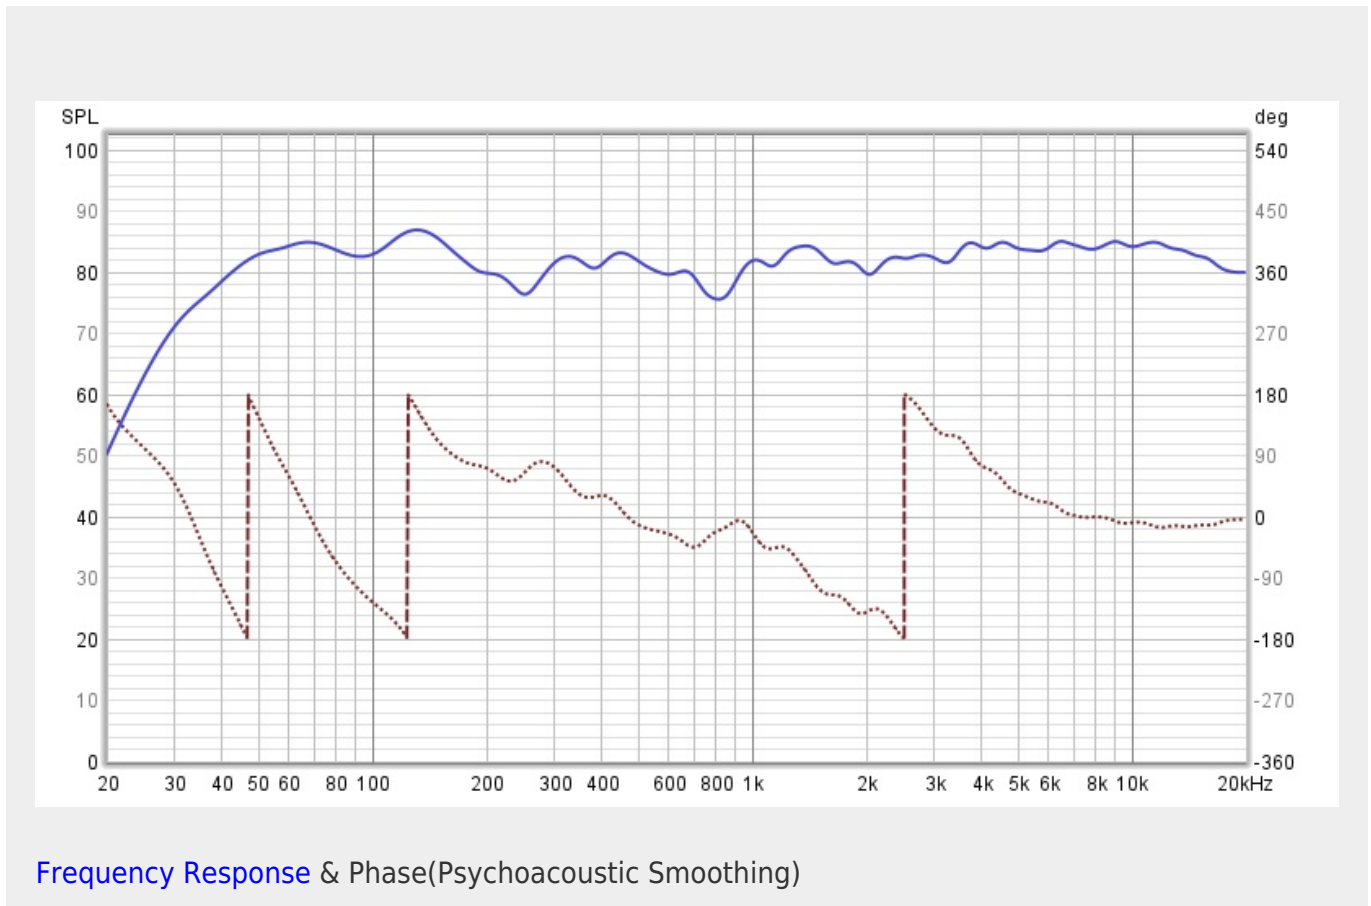

(GENELEC+

)

- (GENELEC) + 2.1 (가)
- 110Hz ()
- 3kHz ()
- MaxSPL : 103dBSPL
- MaxSPL : 104dBSPL
- Frequency Range : 58Hz~20kHz(±3dB)
- Frequency Range : 30Hz-200Hz
- (diffuse field)
-

Crossover Frequency	3.0 kHz
LF Amplifier	50W, Class D
HF Amplifier	30W, Class D
Maximum SPL	103 dB

Driver Type:	Glass Composite cone
Total Power :	100W RMS, 200W Peak
Frequency Range:	30Hz-200Hz
Maximum Peak SPL:	104dB SPL @ 1m

Frequency Response

10 Point

Frequency Response & Phase(Psychoacoustic Smoothing)

ALL SPL(1/24 Octave Smoothing)

- : Main
- : Sub woofer
- : All system

Group Delay

RT60

Clarity

Decay

Waterfall

Spectrogram