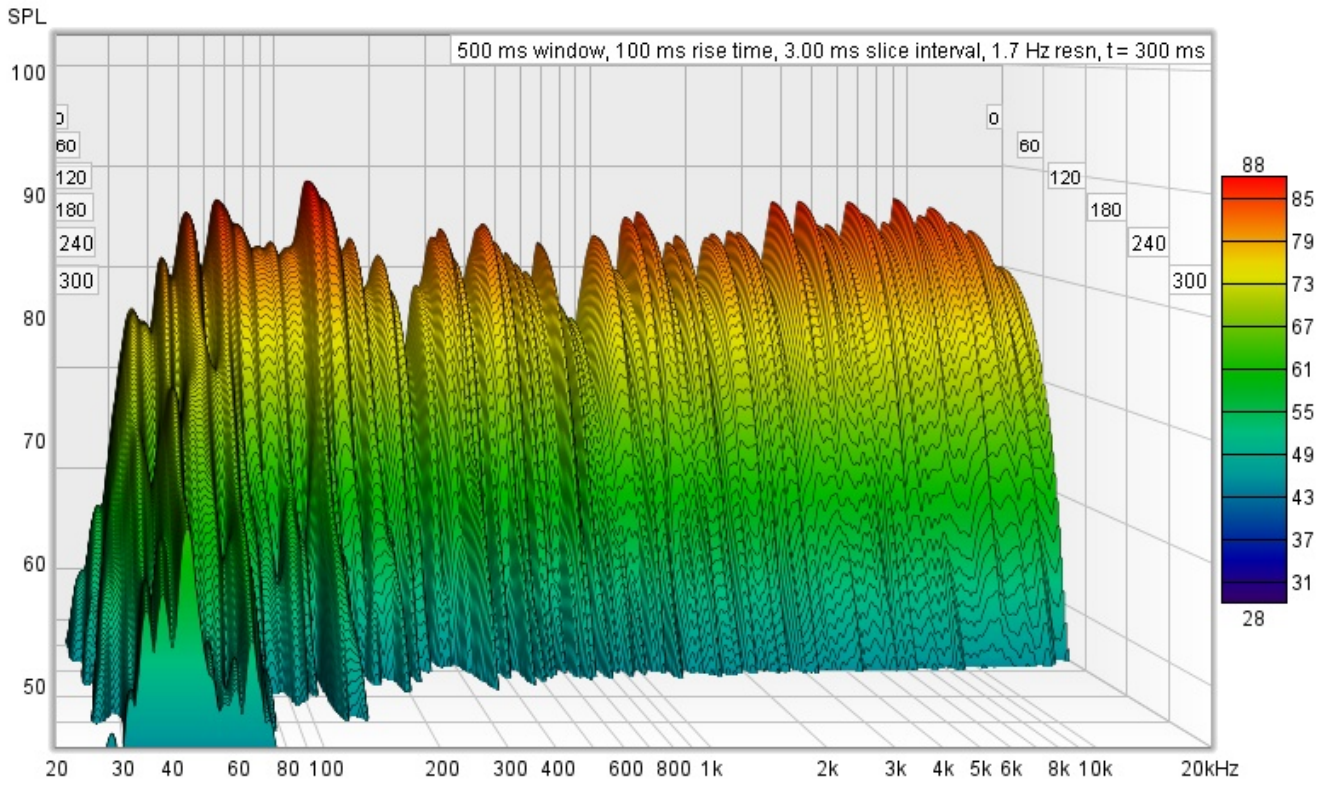

Driver Type:	Glass Composite cone
Total Power :	100W RMS, 200W Peak
Frequency Range:	30Hz-200Hz
Maximum Peak SPL:	104dB SPL @ 1m

Frequency Response

10 Point

Frequency Response & Phase(Psychoacoustic Smoothing)

ALL SPL(1/24 Octave Smoothing)

- : Main
- : Sub woofer
- : All system

Group Delay

RT60

Clarity

Decay

Waterfall

Spectrogram