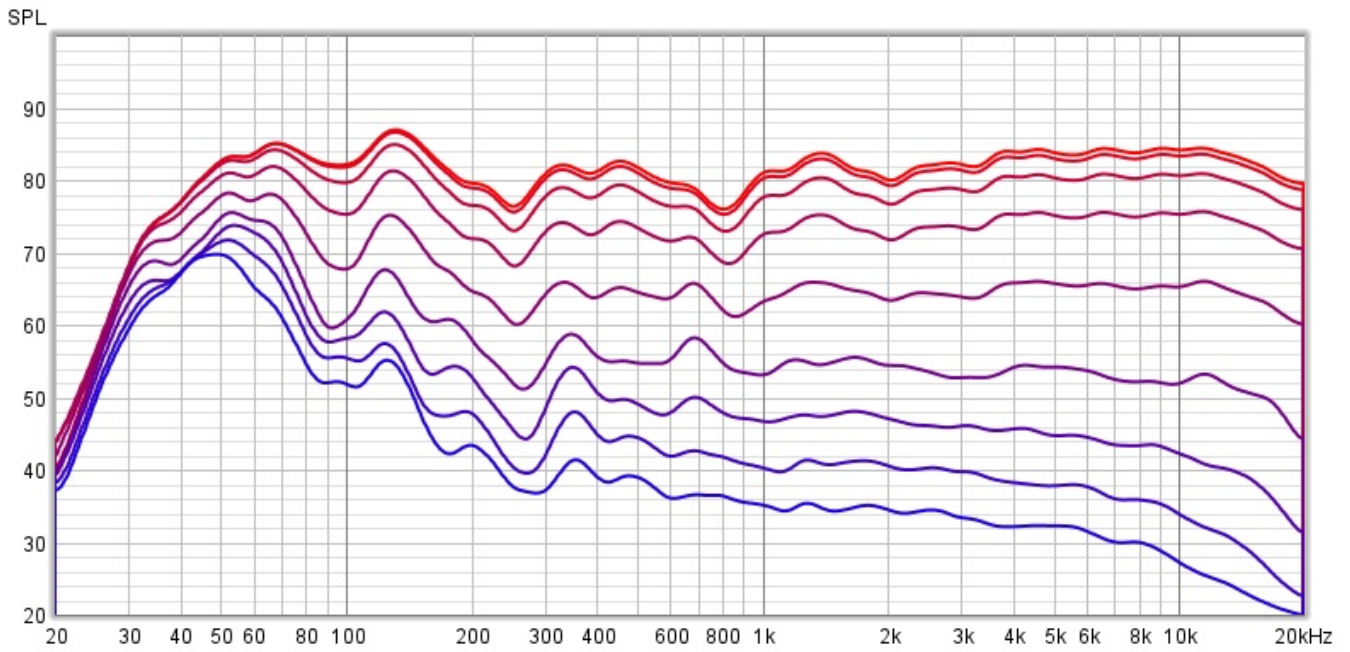

Driver Type:	Glass Composite cone
Total Power :	100W RMS, 200W Peak
Frequency Range:	30Hz-200Hz
Maximum Peak SPL:	104dB SPL @ 1m

Frequency Response

10 Point

Frequency Response & Phase(Psychoacoustic Smoothing)

ALL SPL(1/24 Octave Smoothing)

- : Main
- : Sub woofer
- : All system

Group Delay

RT60

Clarity

Decay

Waterfall

Spectrogram