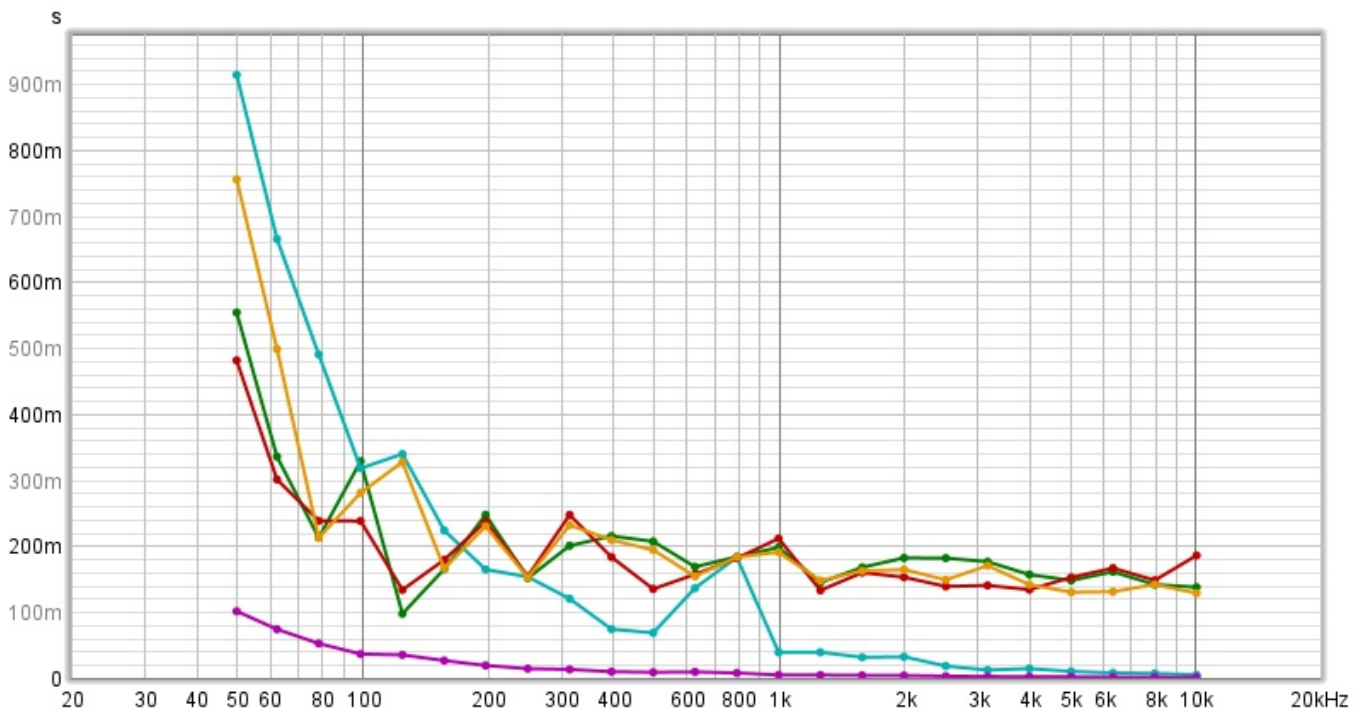

Driver Type:	Glass Composite cone
Total Power :	100W RMS, 200W Peak
Frequency Range:	30Hz-200Hz
Maximum Peak SPL:	104dB SPL @ 1m

Frequency Response

10 Point

Frequency Response & Phase(Psychoacoustic Smoothing)

ALL SPL(1/24 Octave Smoothing)

- : Main
- : Sub woofer
- : All system

Group Delay

RT60

Clarity

Decay

Waterfall

Spectrogram