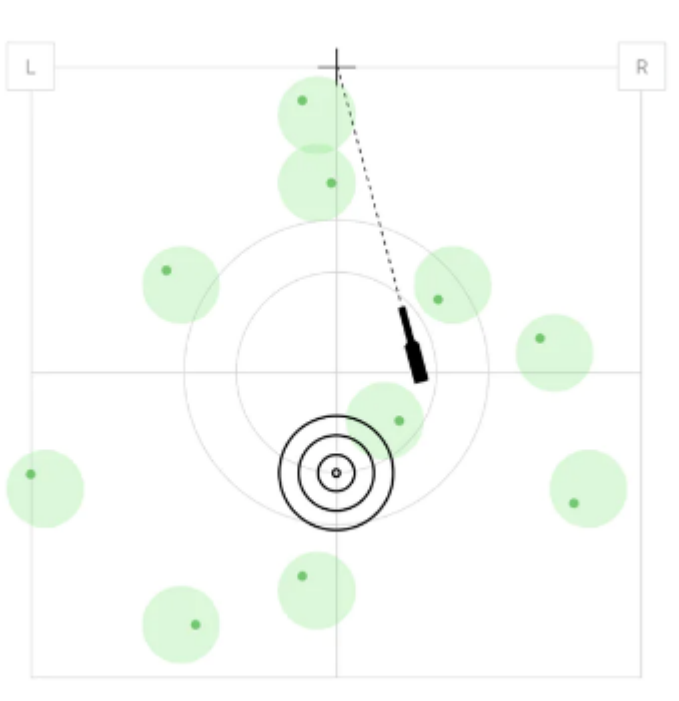

Decay 9

Waterfall 9

Spectrogram 10

THD+N 10

..... 12

..... 12

..... 12

..... 12

Driver Type:	Glass Composite cone
Total Power :	100W RMS, 200W Peak
Frequency Range:	30Hz-200Hz
Maximum Peak SPL:	104dB SPL @ 1m

Frequency Response

10 Point

Frequency Response & Phase(Psychoacoustic Smoothing)

ALL SPL(1/24 Octave Smoothing)

- : Main
- : Sub woofer
- : All system

Group Delay

RT60

Clarity

Decay

Waterfall

Spectrogram