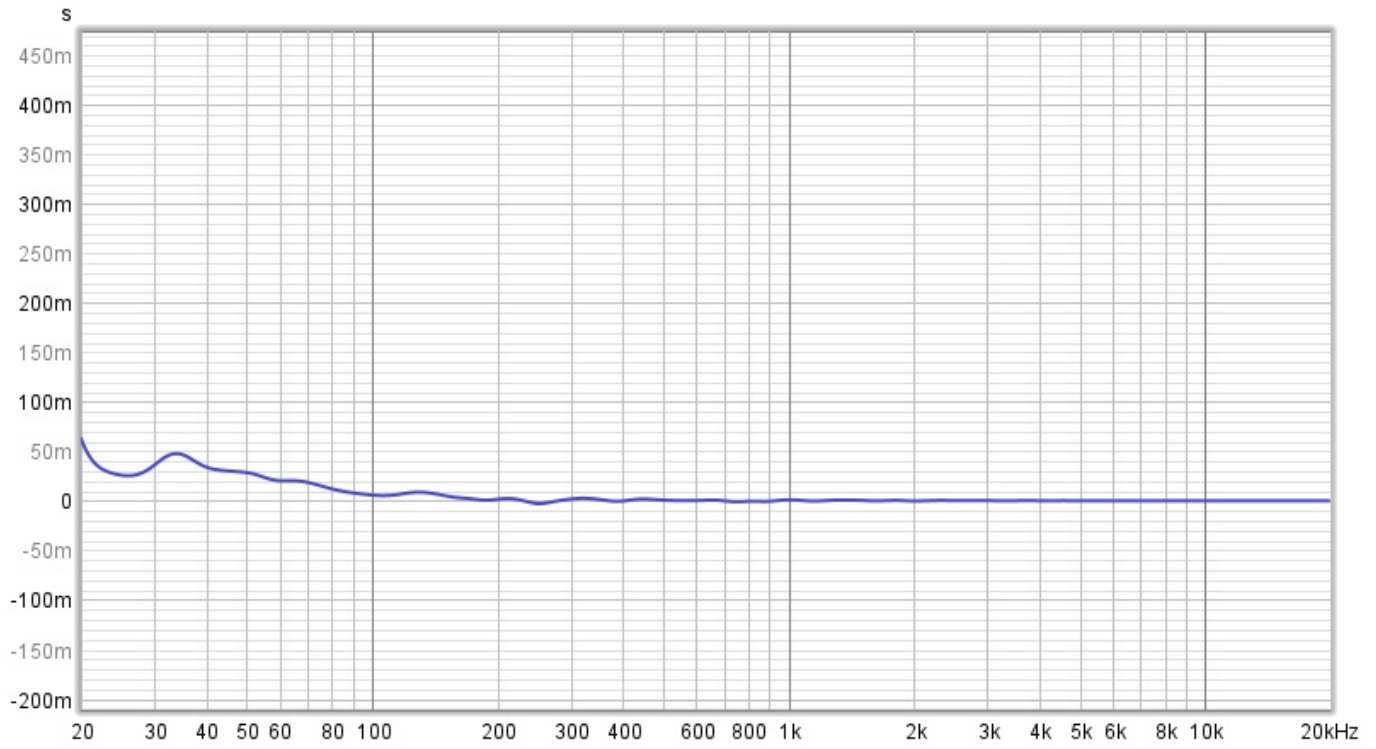

Driver Type:	Glass Composite cone
Total Power :	100W RMS, 200W Peak
Frequency Range:	30Hz-200Hz
Maximum Peak SPL:	104dB SPL @ 1m

Frequency Response

10 Point

Frequency Response & Phase(Psychoacoustic Smoothing)

ALL SPL(1/24 Octave Smoothing)

- : Main
- : Sub woofer
- : All system

Group Delay

RT60

Clarity

Decay

Waterfall

Spectrogram