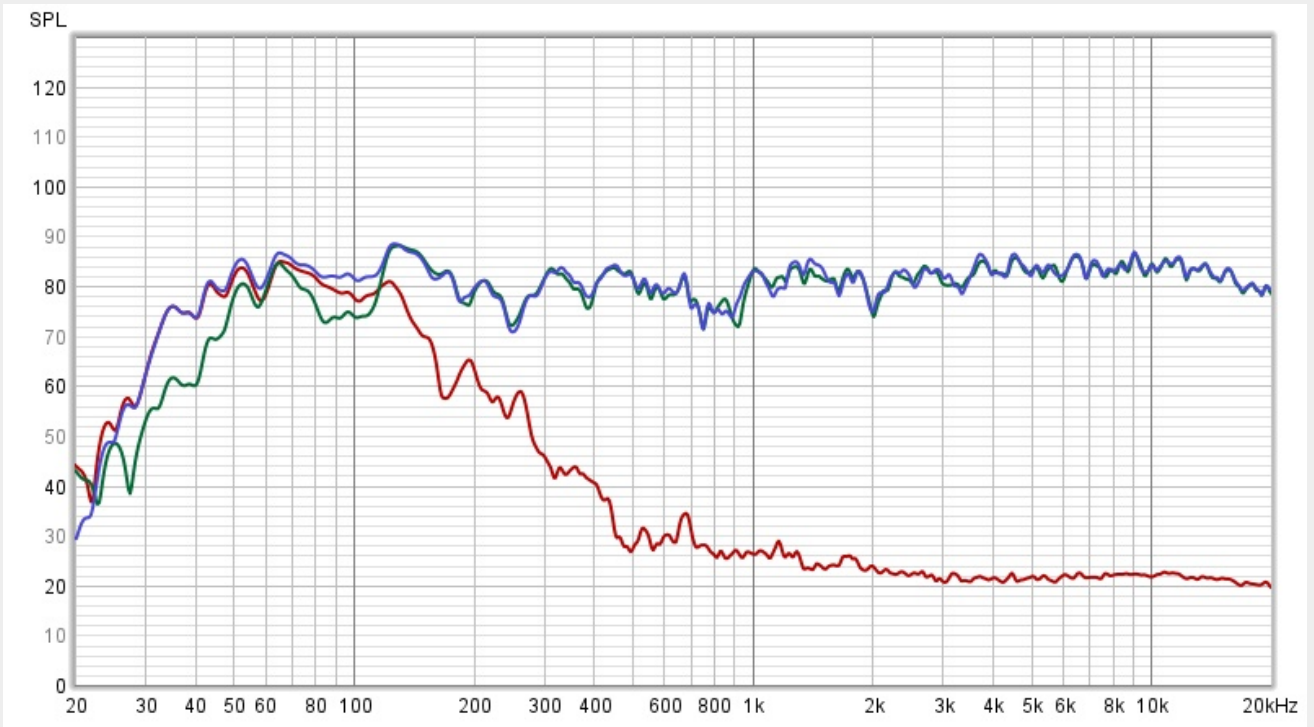

(GENELEC+

)

- (GENELEC) + 2.1 (가)
- 110Hz ()
- 3kHz ()
- MaxSPL : 103dBSPL
- MaxSPL : 104dBSPL
- Frequency Range : 58Hz~20kHz(±3dB)
- Frequency Range : 30Hz-200Hz
- (diffuse field)
-

Crossover Frequency	3.0 kHz
LF Amplifier	50W, Class D
HF Amplifier	30W, Class D
Maximum SPL	103 dB

Driver Type:	Glass Composite cone
Total Power :	100W RMS, 200W Peak
Frequency Range:	30Hz-200Hz
Maximum Peak SPL:	104dB SPL @ 1m

Frequency Response

10 Point

Frequency Response & Phase(Psychoacoustic Smoothing)

ALL SPL(1/24 Octave Smoothing)

- : Main
- : Sub woofer
- : All system

Group Delay

RT60

Clarity

Decay

Waterfall

Spectrogram