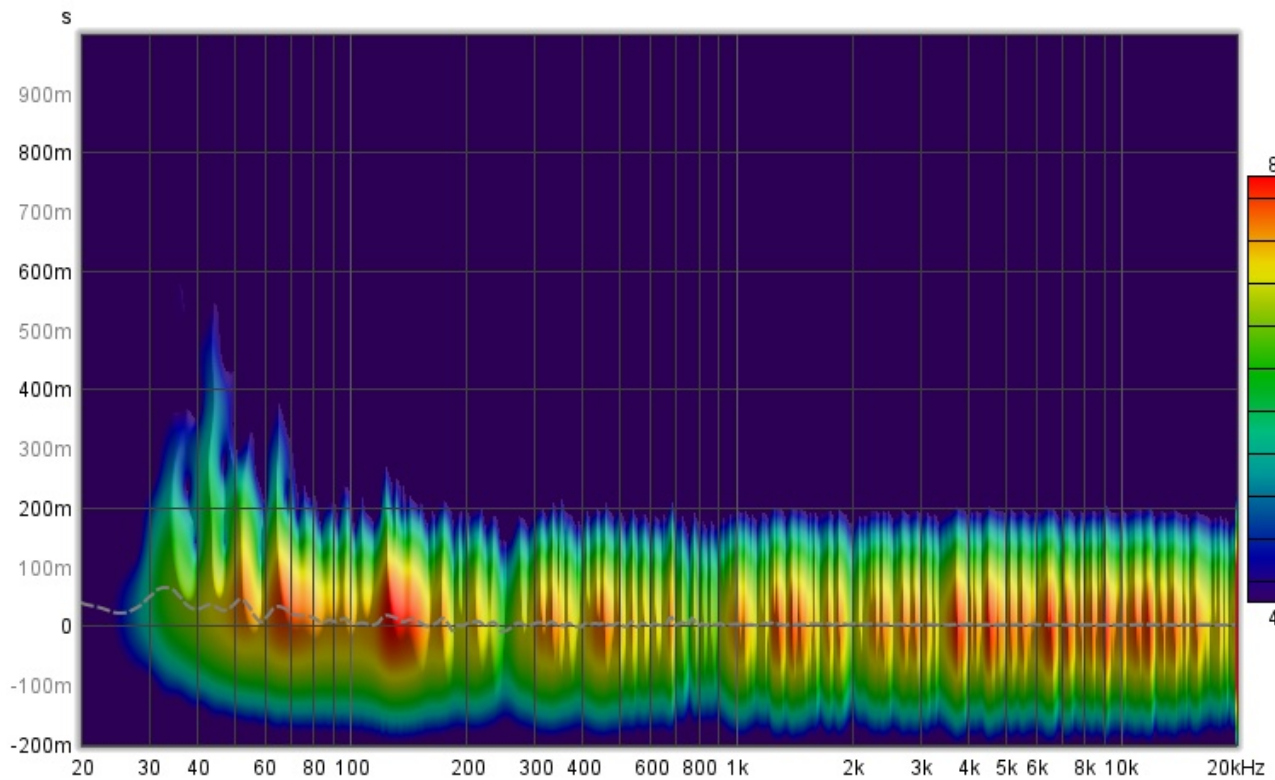

Driver Type:	Glass Composite cone
Total Power :	100W RMS, 200W Peak
Frequency Range:	30Hz-200Hz
Maximum Peak SPL:	104dB SPL @ 1m

Frequency Response

10 Point

Frequency Response & Phase(Psychoacoustic Smoothing)

ALL SPL(1/24 Octave Smoothing)

- : Main
- : Sub woofer
- : All system

Group Delay

RT60

Clarity

Decay

Waterfall

Spectrogram