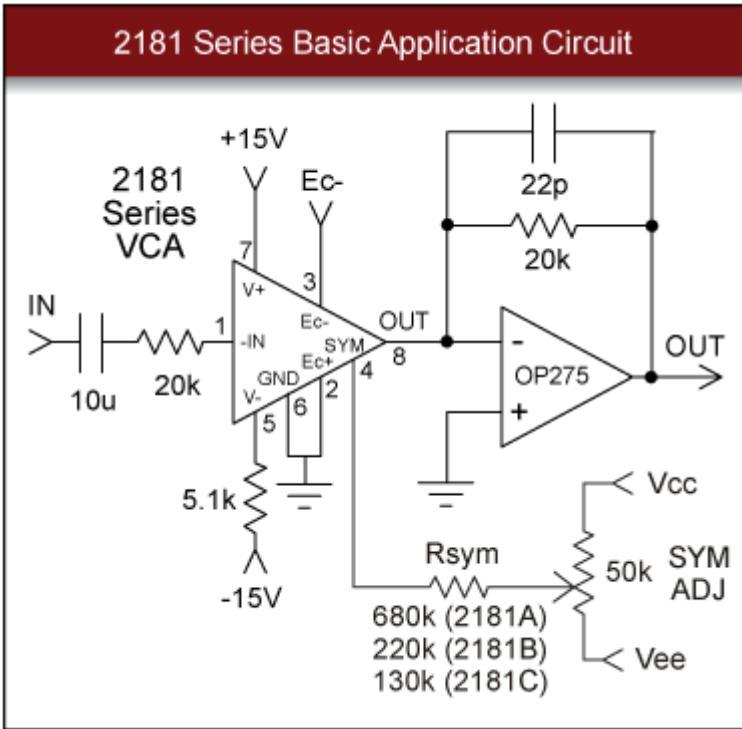

<http://www.thatcorp.com/2181-series_Trimmable_Blackmer_IC_Voltage-Controlled_Amplifiers.shtml>