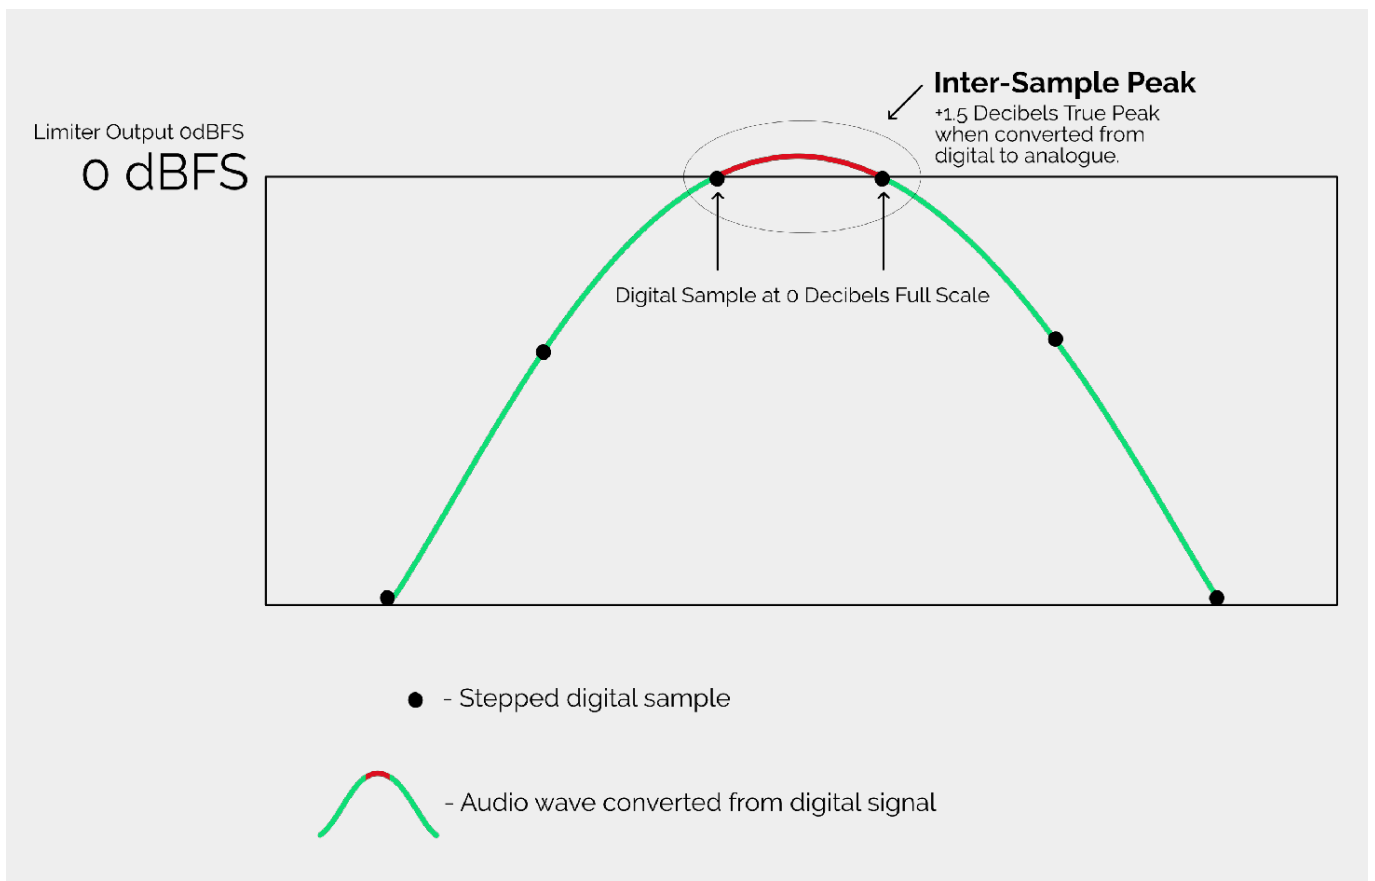

<http://wiki.homerecz.com>

.....	1
.....	1
.....	1
.....	1
Peak	5
True-peak	5
ITU-R BS.1770	5
.....	7
.....	7
.....	7
.....	7

Peak

<https://www.quora.com/What-is-RMS-power>

True-peak

ITU-R BS.1770

Algorithms to measure audio programme loudness and **True-peak** audio level

가 **Peak**

,

Peak

. **D/A** , **Peak** 가
. **Peak**가 , **Peak**
. **Peak** **True-peak**
True-peak , **dBTP** **True-peak**
True-peak ITU-R BS.1770 .

<http://wiki.homerecz.com>

From:

<https://wiki.homerecz.com/> -