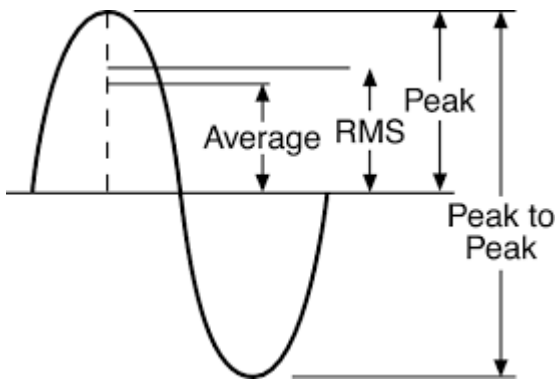

<http://wiki.homerecz.com>

.....	1
.....	1
.....	1
.....	1
Peak	5
True-peak	5
ITU-R BS.1770	5
.....	7
.....	7
.....	7
.....	7

Peak

<https://www.quora.com/What-is-RMS-power>

True-peak

ITU-R BS.1770

Algorithms to measure audio programme loudness and **True-peak** audio level

가 **Peak**

,

Peak

. **D/A** , **Peak** 가
. **Peak**가 , **Peak**
. **Peak** **True-peak**
True-peak , **dBTP** **True-peak**
True-peak ITU-R BS.1770 .

<http://wiki.homerecz.com>

From:

<https://wiki.homerecz.com/> -