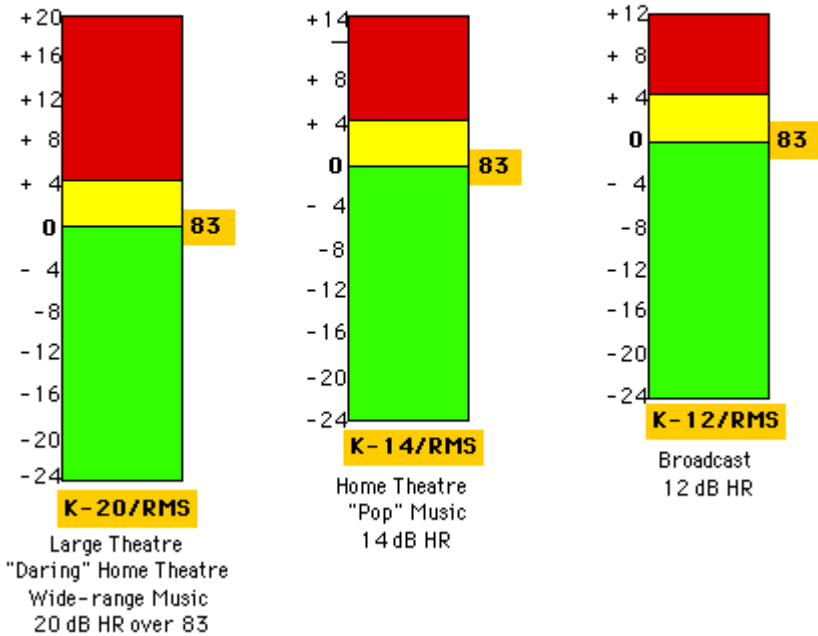

# K-meter

K-meter **K-system**

K-meter

**RMS**

**RMS**

, K-meter 가

. K-meter

, **RMS**

**THE K-System:  
LOUDNESS AND HEADROOM-BASED**  
 0 dB always equals 83 dBC SPL with pink noise on each K/RMS meter  
 Not shown: Detailed 1 and 1/2 dB increments or portions of scale below -24 dB

K-system 가