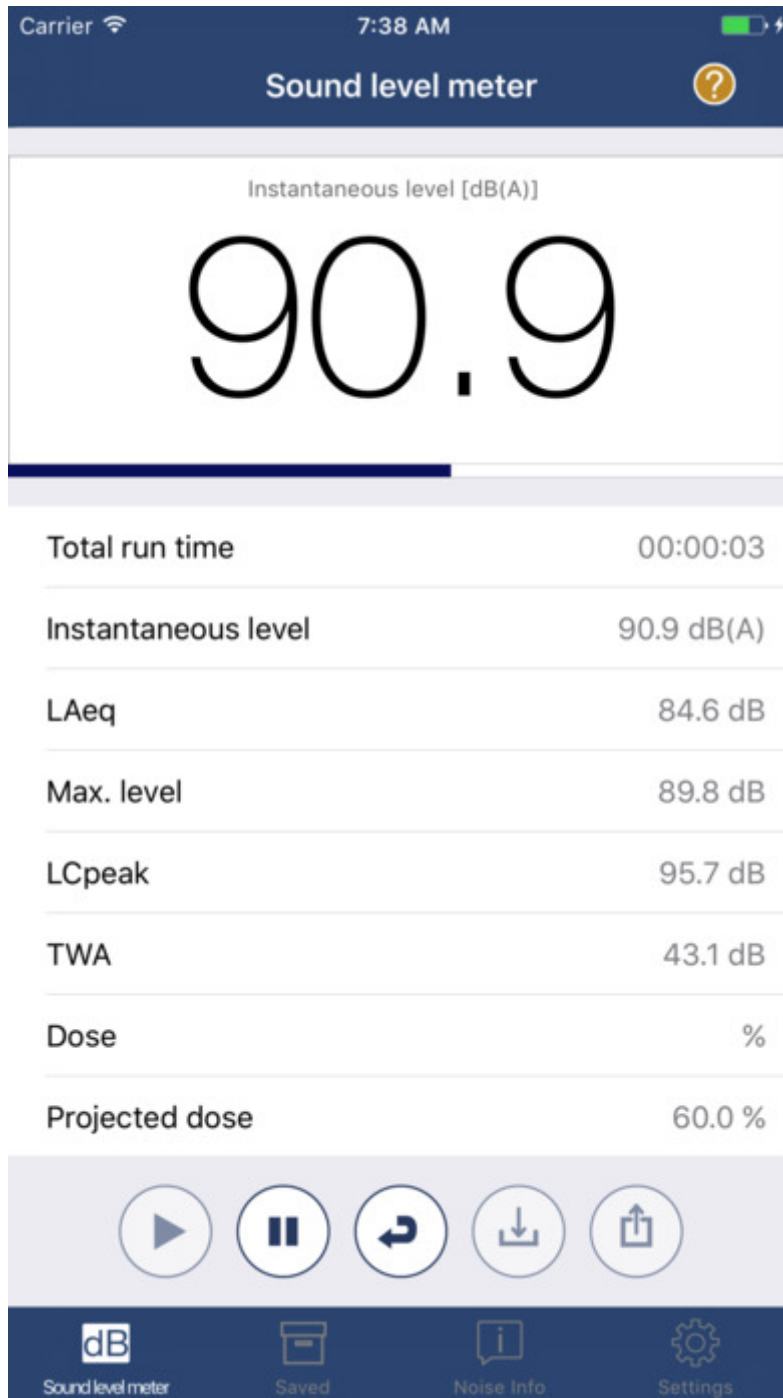

<http://wiki.homerecz.com>

.....	1
.....	1
.....	1
.....	1
SPL	5
APP	5
NIOSH Sound Level Meter	5
.....	7
.....	7
.....	7
.....	7

SPL

SLM, **SPL** Meter, **Sound Level** Meter,

Class-1 Class-2 **SPL**

Class

Sound **Level** Meter

dBSPL

	Class 1	Class 2
	20Hz~12,500Hz	31.5Hz~8,500Hz
	1/2 " , 1 "	
	±0.7dB	±1.5dB
	±0.2dB	±0.3dB

APP

NIOSH Sound Level Meter

SPL

NIOSH (± 2**dB**A)

<https://apps.apple.com/us/app/niosh-sound-level-meter/id1096545820>

dBSPL(A) **SPL** A-weighted

NIOSH

1)

Radioshack

<http://wiki.homerecz.com>

From:
<https://wiki.homerecz.com/> -

Last update: **2024/12/29**

: (admin@homerecz.com)