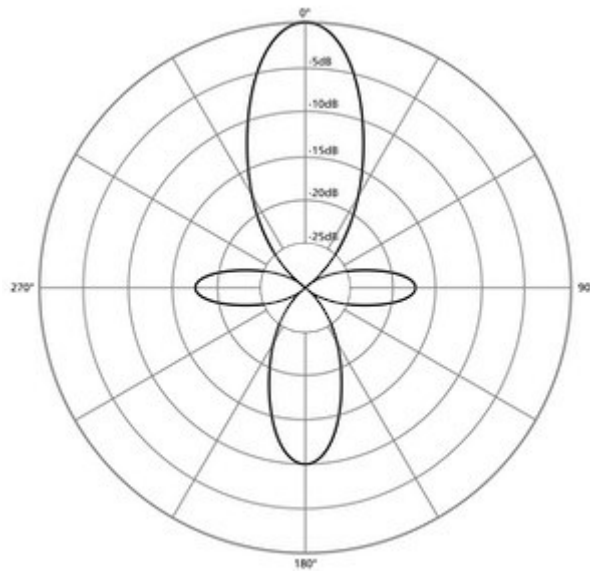

# Shotgun MIC

A shotgun microphone is a directional microphone designed to precisely capture the desired audio source. It features a long, tube-shaped or cylindrical design and forms a narrow vertical beam in the forward direction. This beam primarily collects sound from the microphone's pointed direction while minimizing ambient noise.