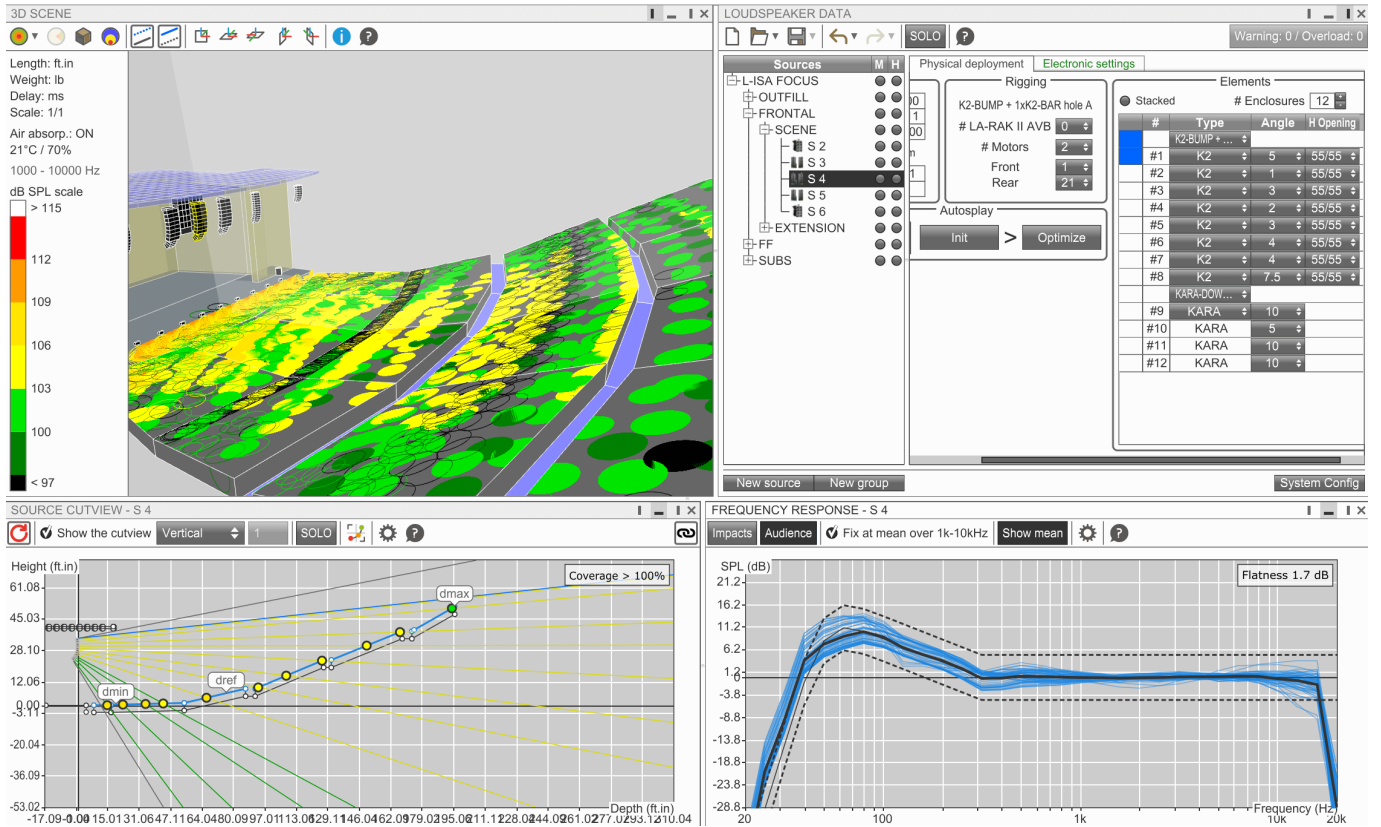

- Yamaha : <https://europe.yamaha.com/en/products/proaudio/software/ys3/index.html>

- 1)
2. Peak RMS
- 2)
- 3)
5. 가
- 4)
- 5)
- 6)