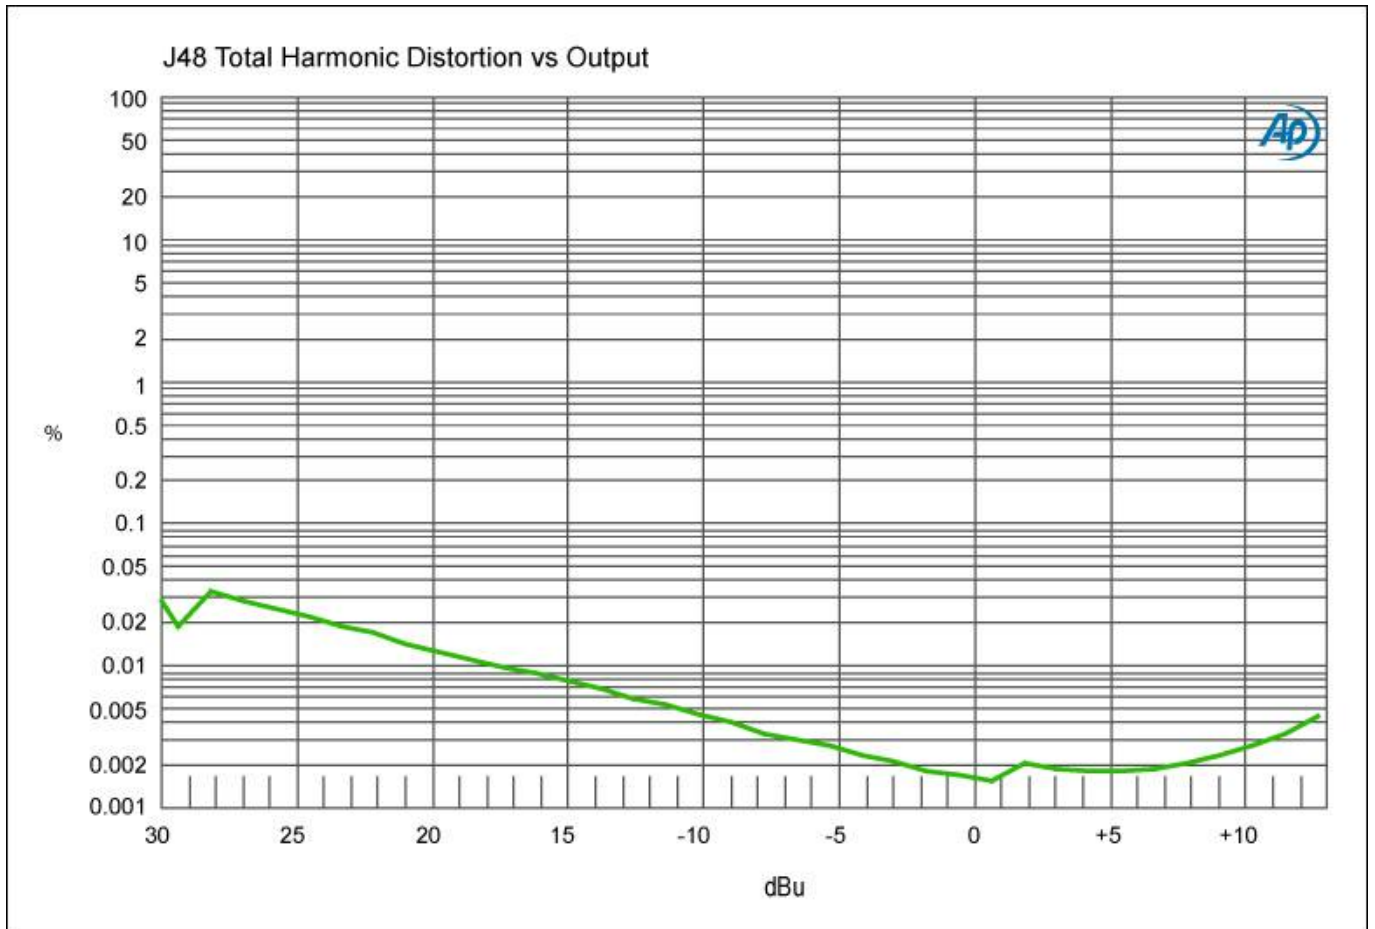

THD

THD /

J48 Jensen

DI

THD

THD

0.0001% THD 0.001% THD

10

dB

20dB

0.001% THD 0.0001% 20dB THD