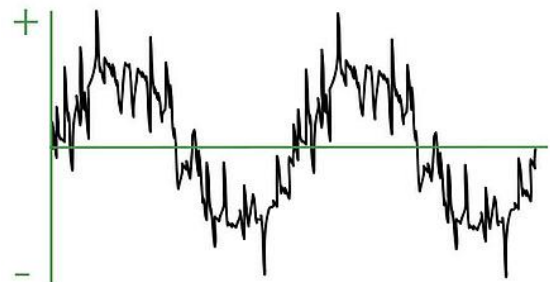

Distorted Electric Guitar
(261.63 Hz)