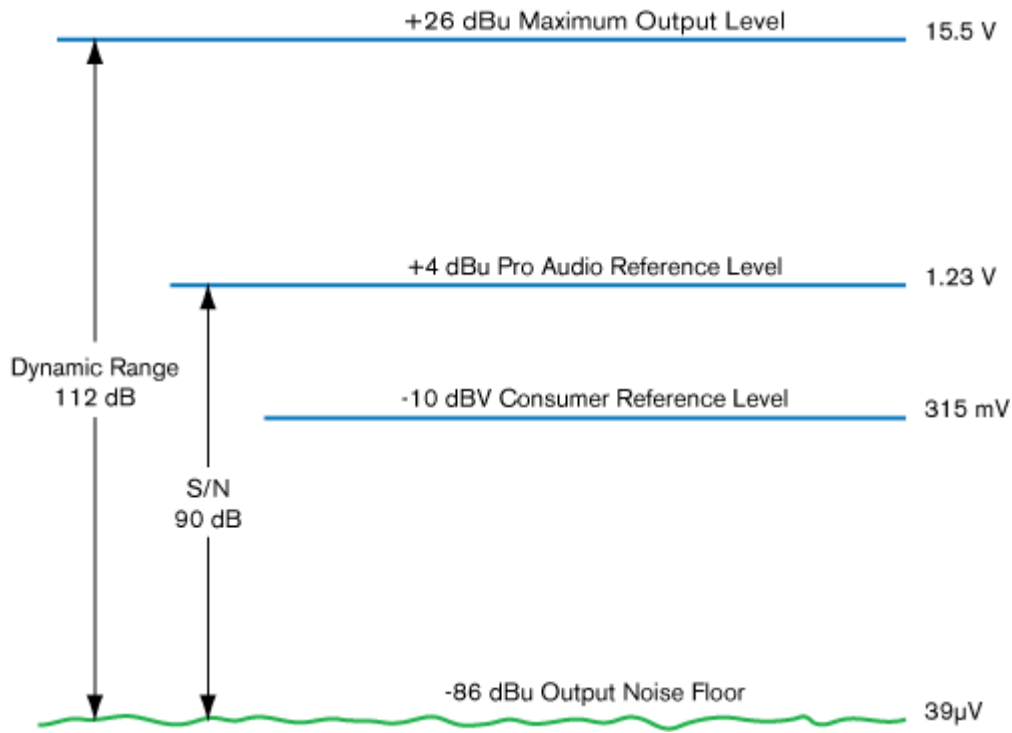

# S/N

Signal to Noise ratio,

가

<http://wiki.homerecz.com>

From:  
<https://wiki.homerecz.com/> -

Last update: **2024/08/13**

: (admin@homerecz.com)