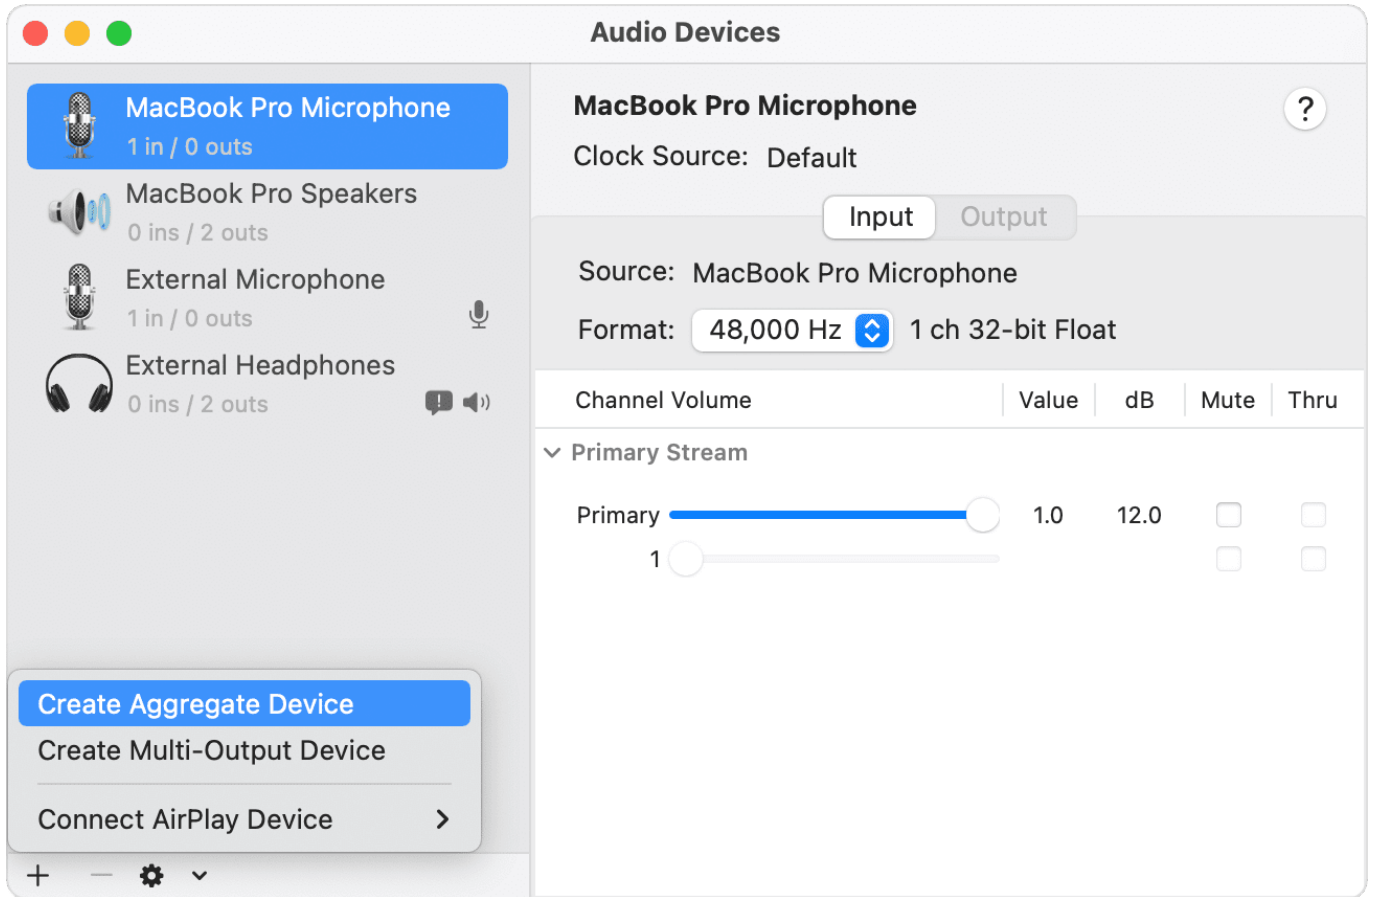

ASIO

Core Audio ASIO4ALL

가

ASIO

Core Audio ASIO4ALL

CPU