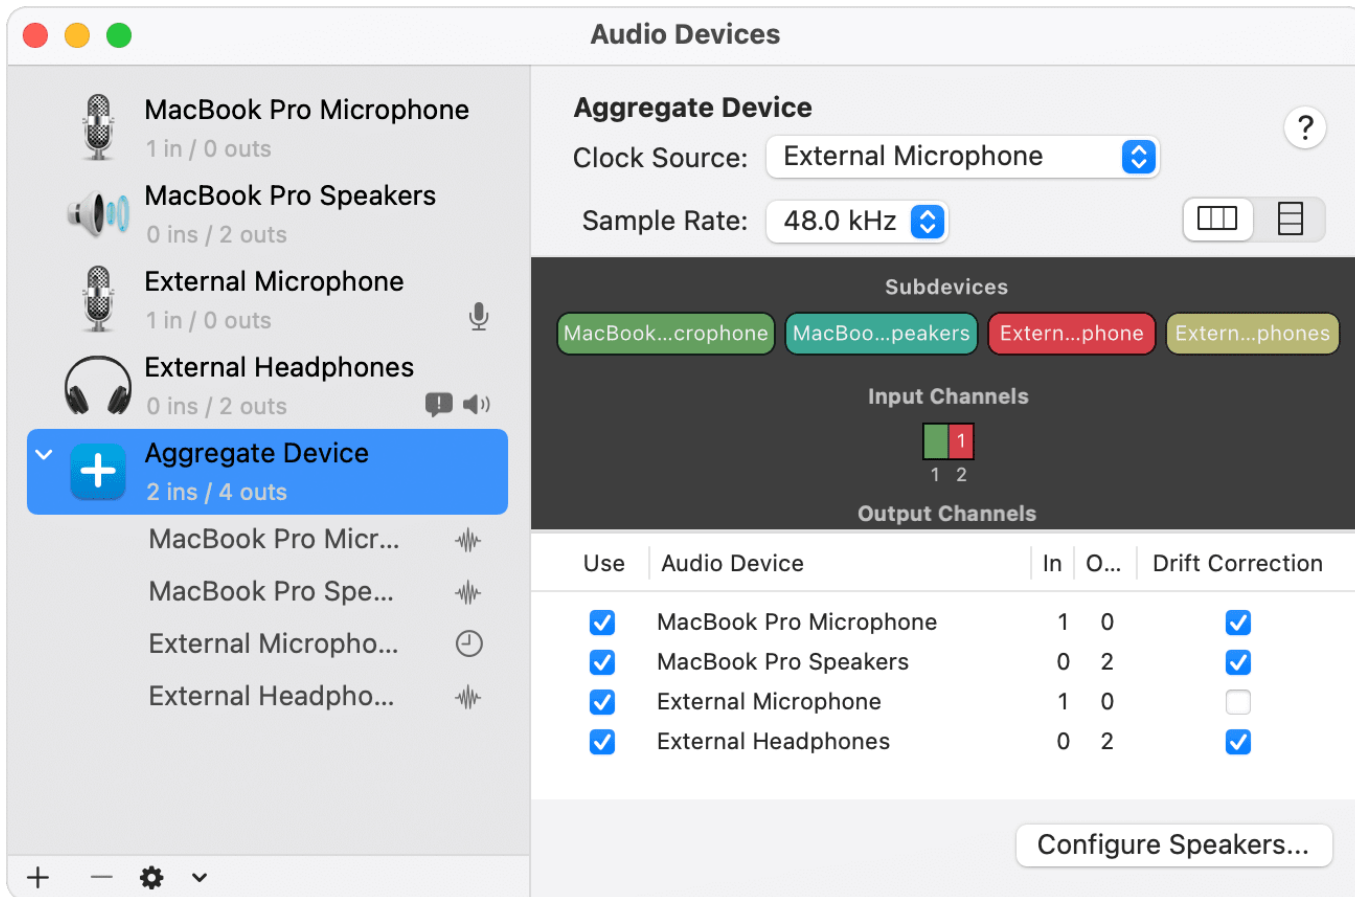

## Aggregate audio device

ASIO

Core Audio ASIO4ALL

가

ASIO

Core Audio ASIO4ALL

CPU

- <https://support.apple.com/ko-kr/HT202000>