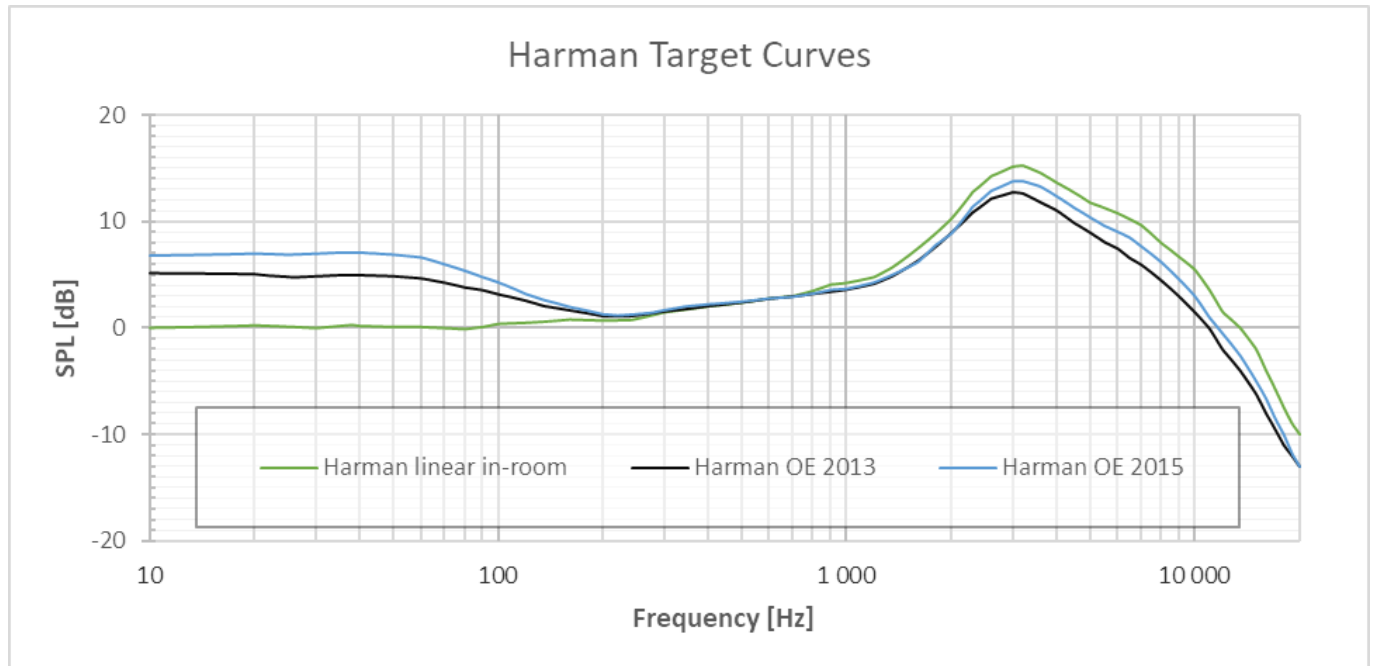

..... 6

..... 6

- OE : Over Ear target
- IE : In-Ear Target

<http://wiki.homerecz.com>

From:
<https://wiki.homerecz.com/> -

Last update: **2023/06/08**

: (admin@homerecz.com)