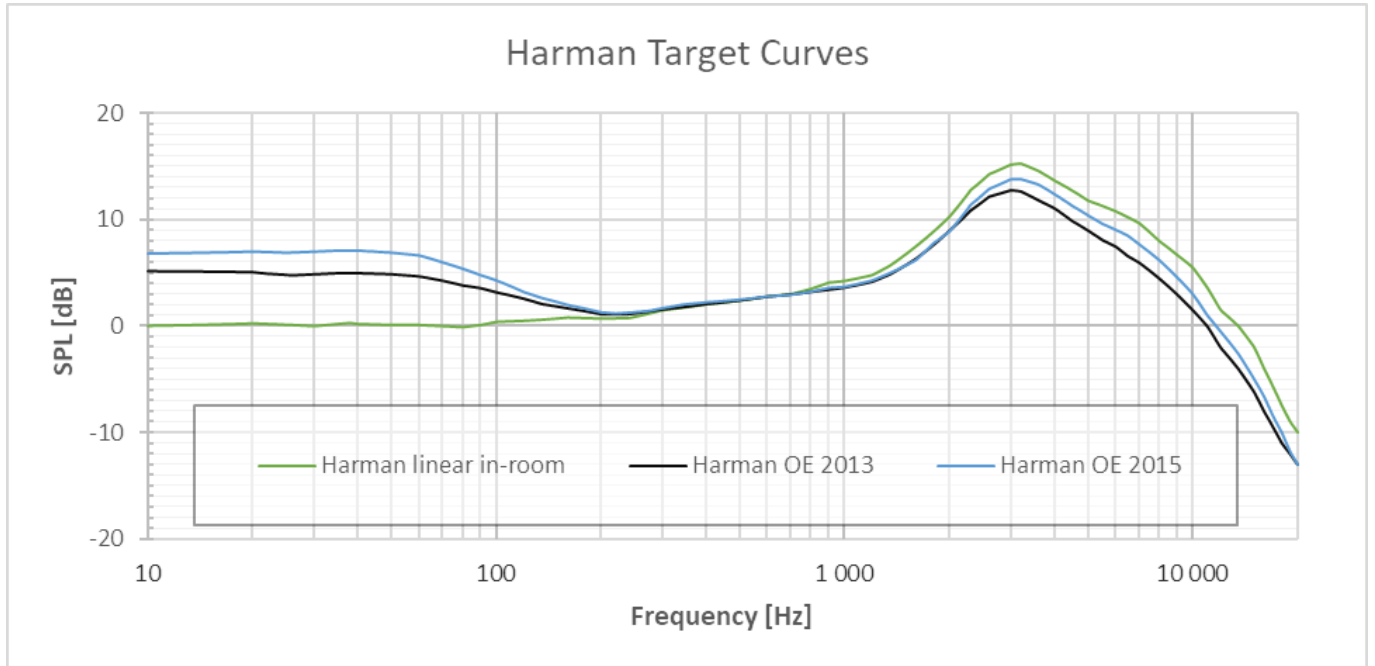

..... 6

..... 6

- OE : Over Ear target
- IE : In-Ear Target

<http://wiki.homerecz.com>

From:

<https://wiki.homerecz.com/> -

Last update: **2023/06/08**

: (admin@homerecz.com)