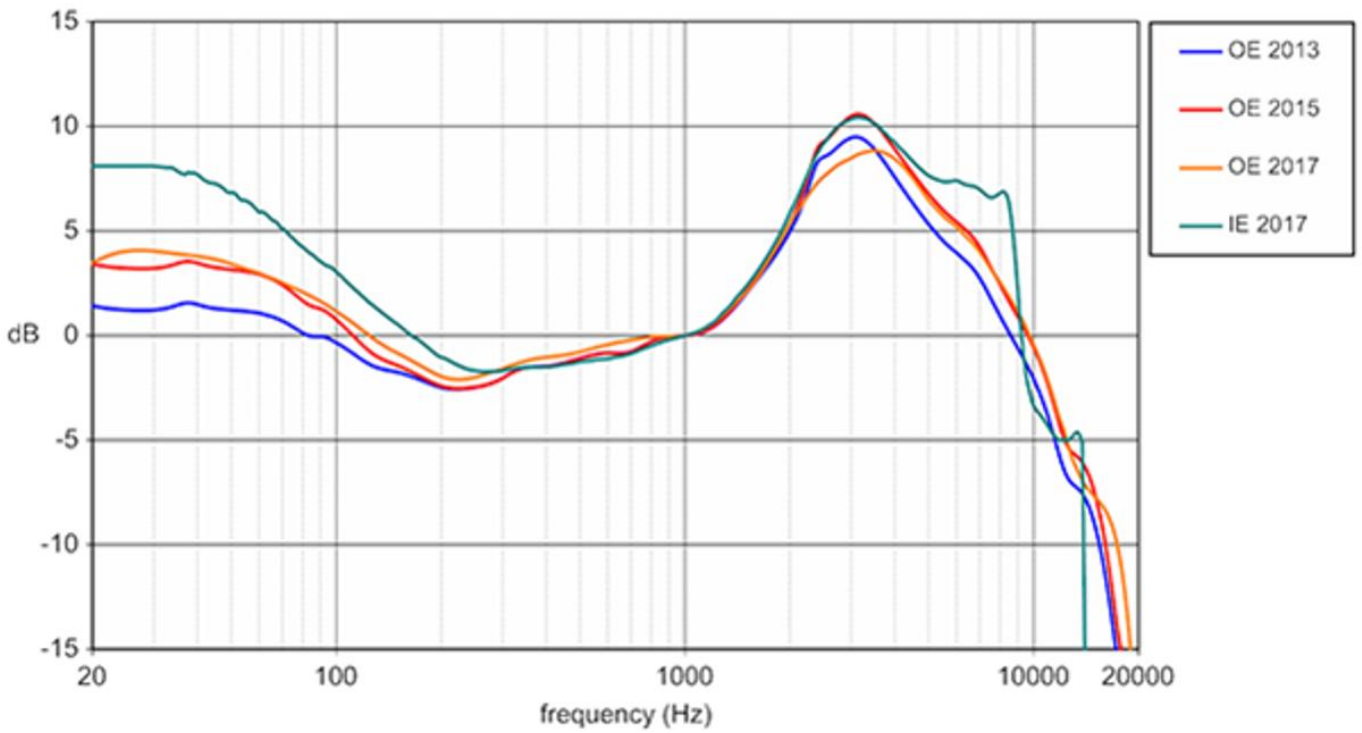

..... 6

..... 6

- OE : Over Ear target
- IE : In-Ear Target

<http://wiki.homerecz.com>

From:

<https://wiki.homerecz.com/> -

Last update: **2023/06/08**

: (admin@homerecz.com)