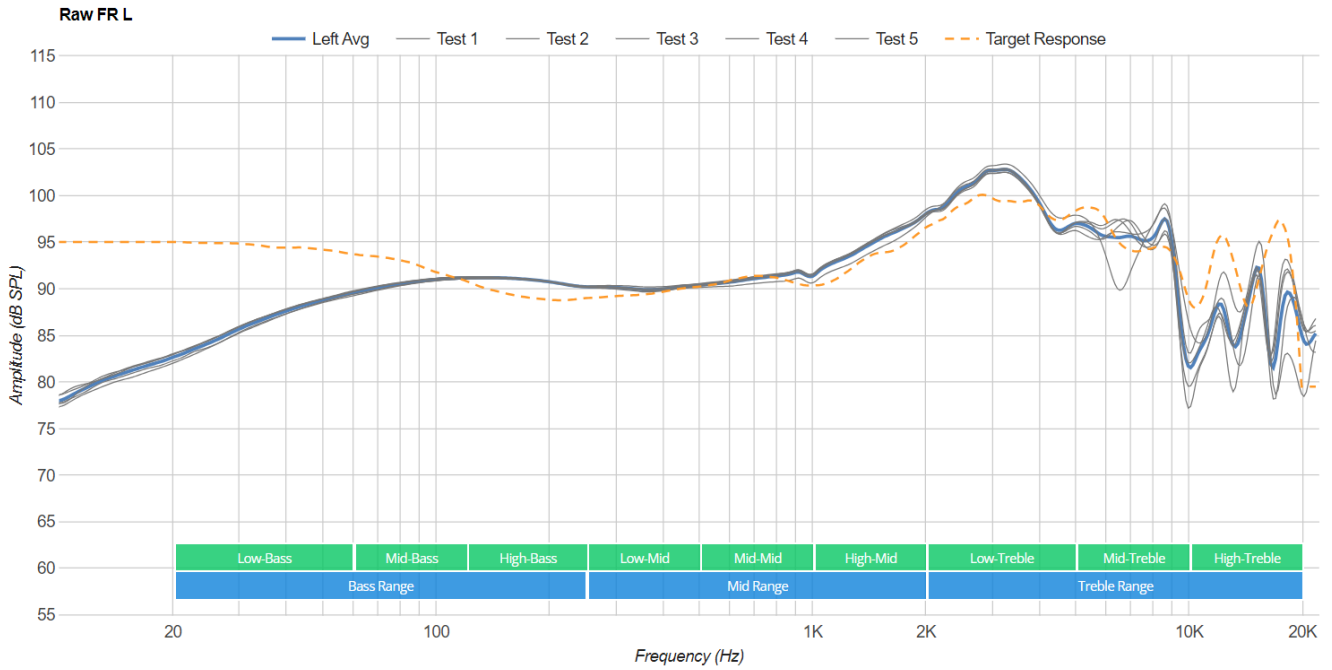

Raw Frequency Response

Compansated Frequency Response