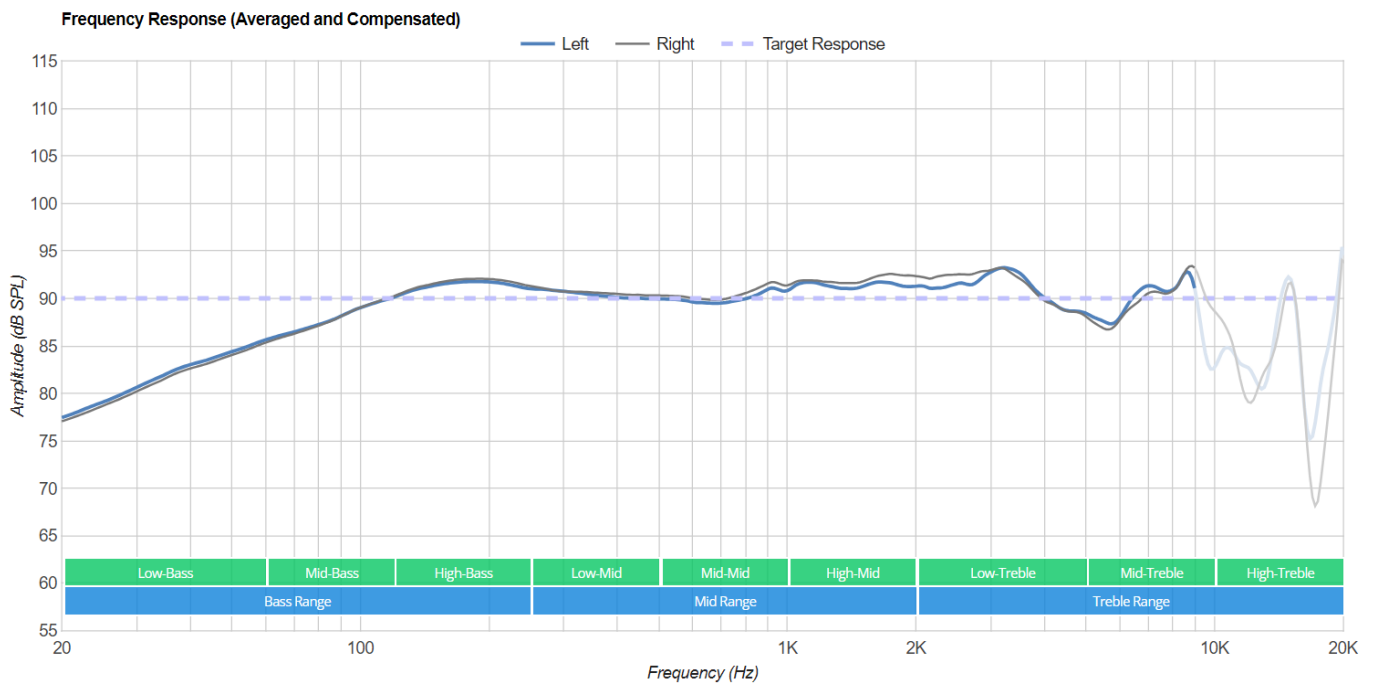

Raw Frequency Response

Compansated Frequency Response