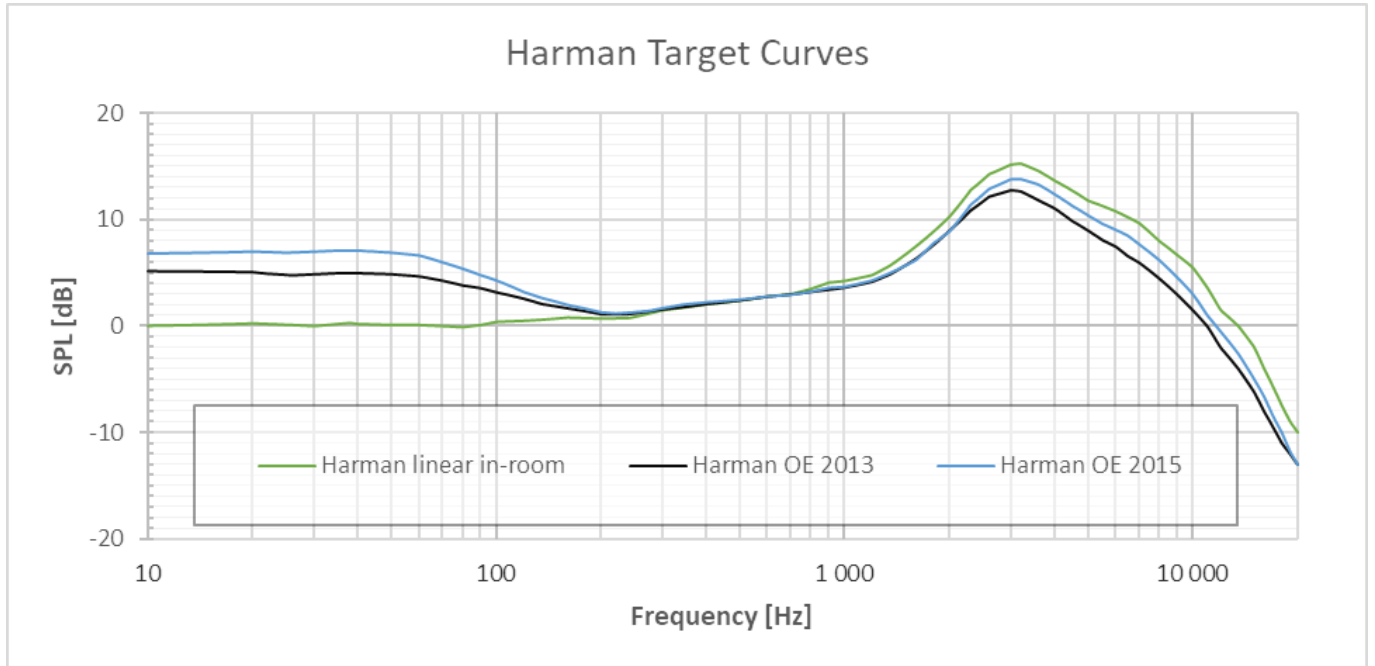

<http://wiki.homerecz.com>

.....	1
.....	1
.....	1
.....	1
.....	5
HD600	5
<i>Raw Frequency Response</i>	6
<i>Compansated Frequency Response</i>	6
.....	7
.....	7
.....	7
.....	7

- OE : Over Ear target
- IE : In-Ear Target