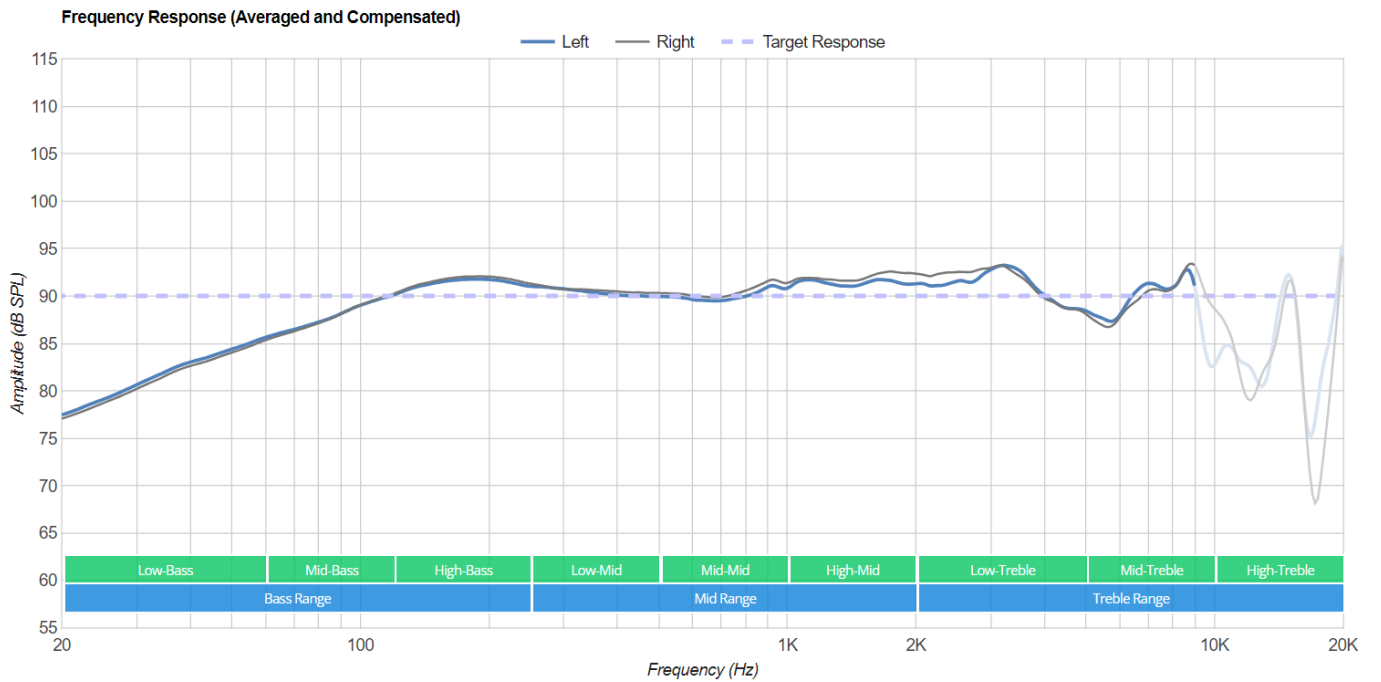

Raw Frequency Response

Compansated Frequency Response