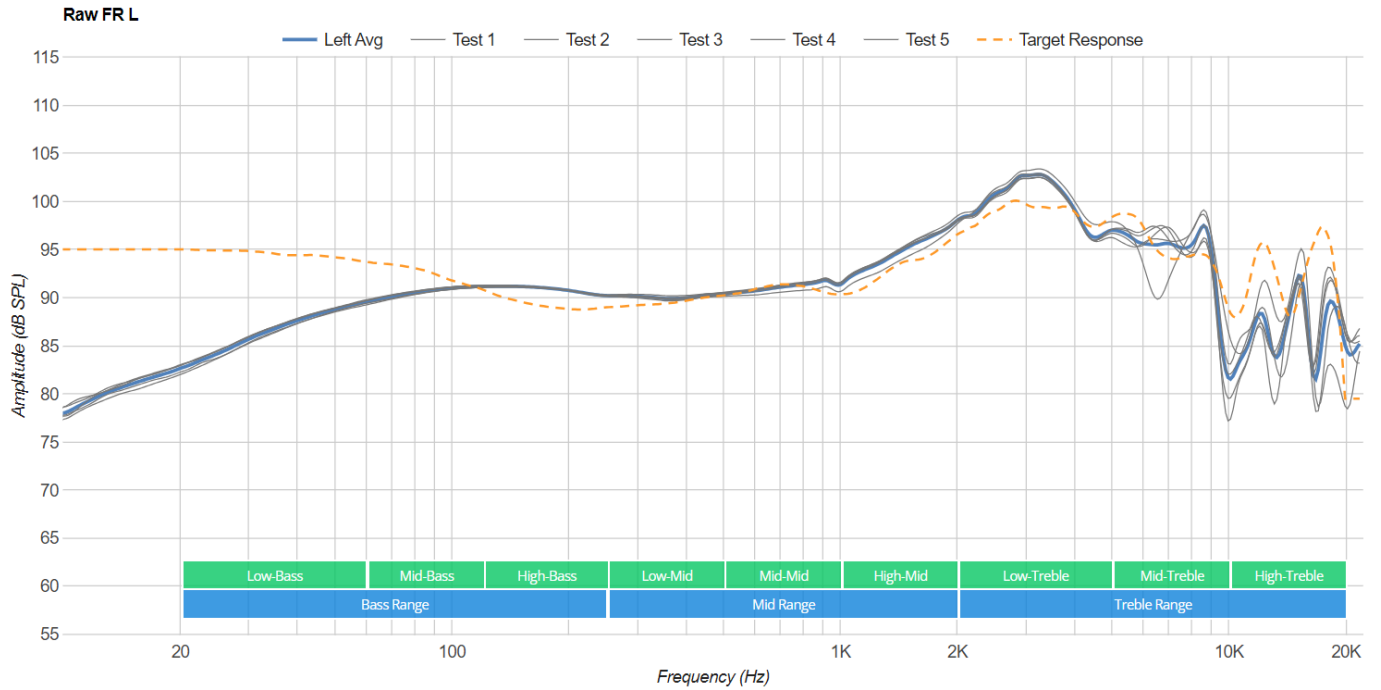

Raw Frequency Response

Compansated Frequency Response