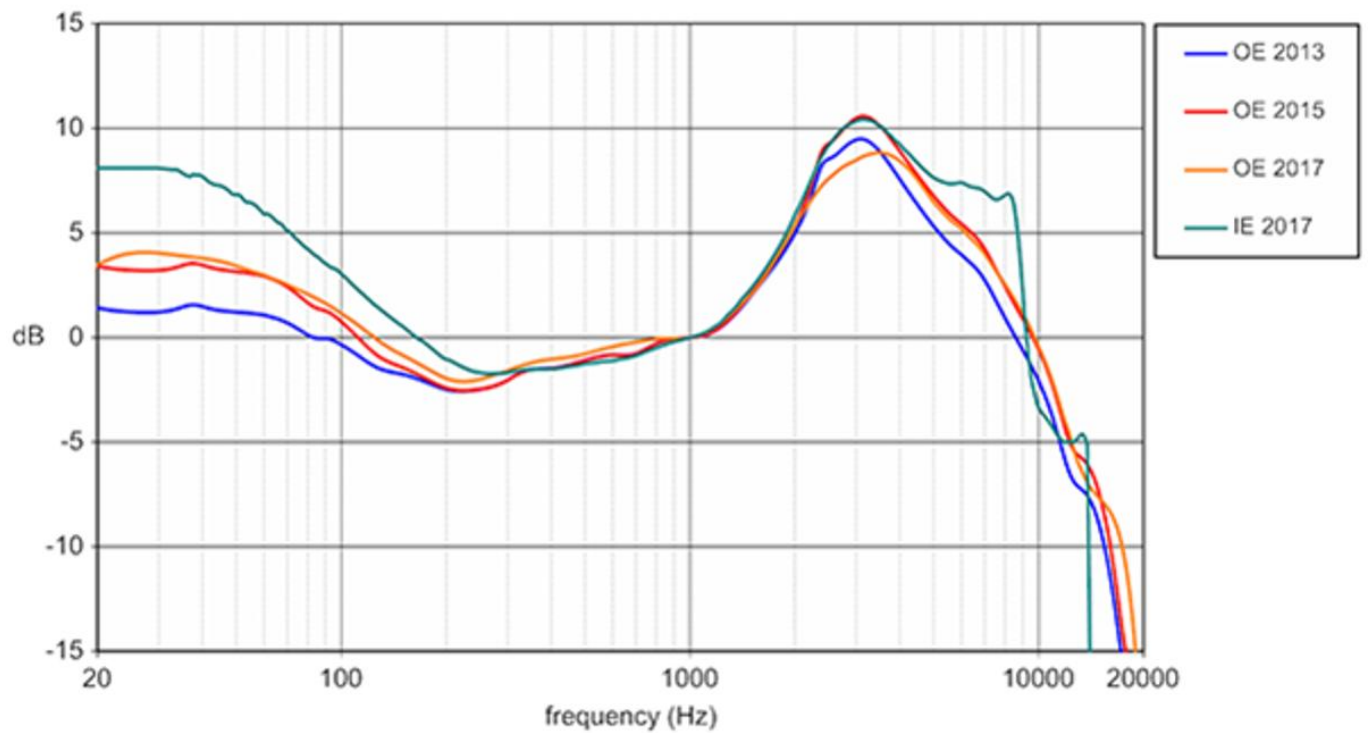

<http://wiki.homerecz.com>

.....	1
.....	1
.....	1
.....	1
.....	5
HD600	5
<i>Raw Frequency Response</i>	6
<i>Compansated Frequency Response</i>	6
.....	7
.....	7
.....	7
.....	7

- OE : Over Ear target
- IE : In-Ear Target