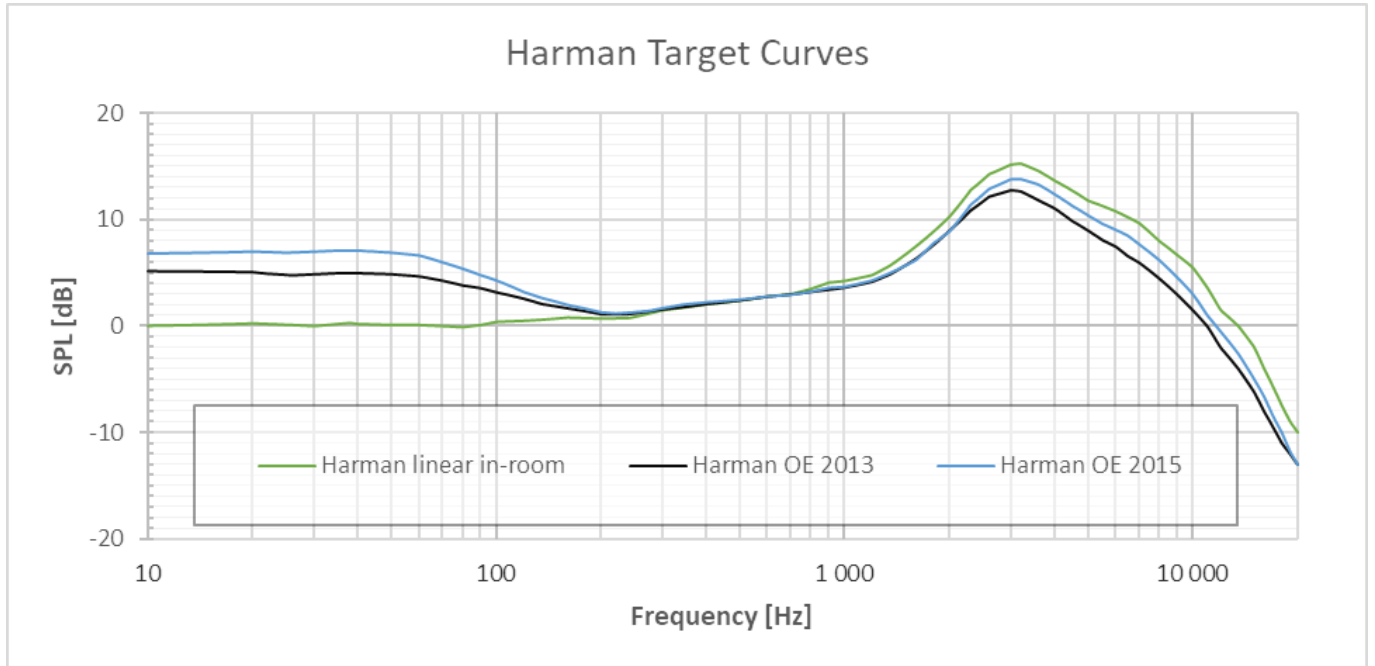

<http://wiki.homerecz.com>

.....	1
.....	1
.....	1
.....	1
.....	5
HD600	5
<i>Raw Frequency Response</i>	6
<i>Target Compansated Frequency Response</i>	6
.....	7
.....	7
.....	7
.....	7

- OE : Over Ear target
- IE : In-Ear Target