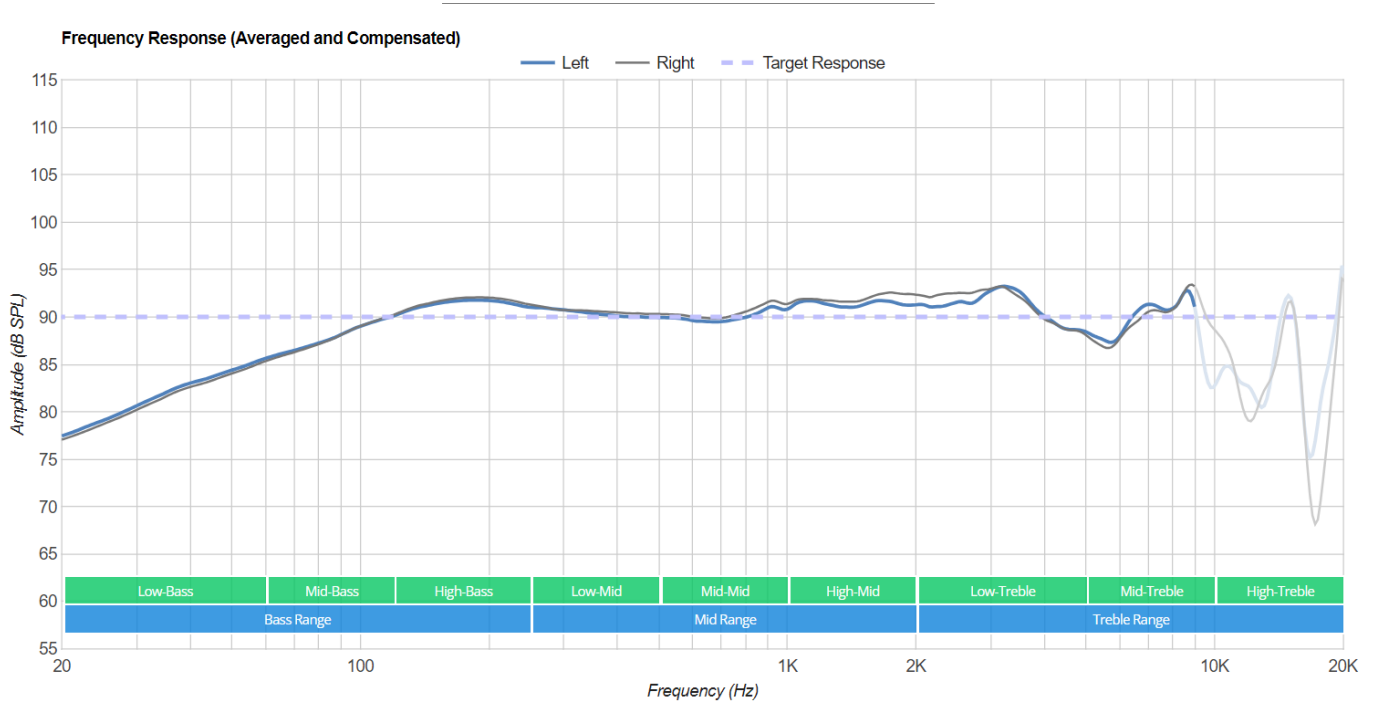

Raw Frequency Response

Target Compansated Frequency Response