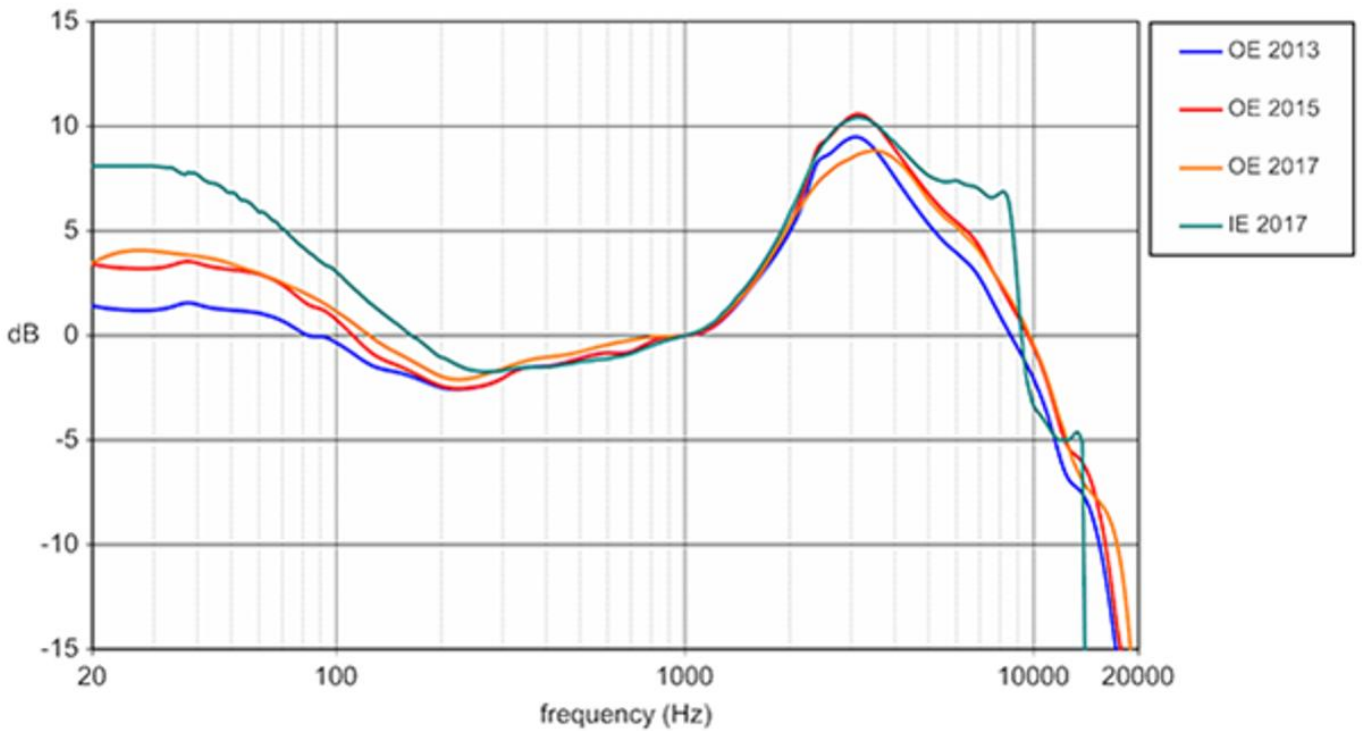

<http://wiki.homerecz.com>

.....	1
.....	1
.....	1
.....	1
.....	5
HD600	5
<i>Raw Frequency Response</i>	6
<i>Target Compansated Frequency Response</i>	6
.....	7
.....	7
.....	7
.....	7

- OE : Over Ear target
- IE : In-Ear Target