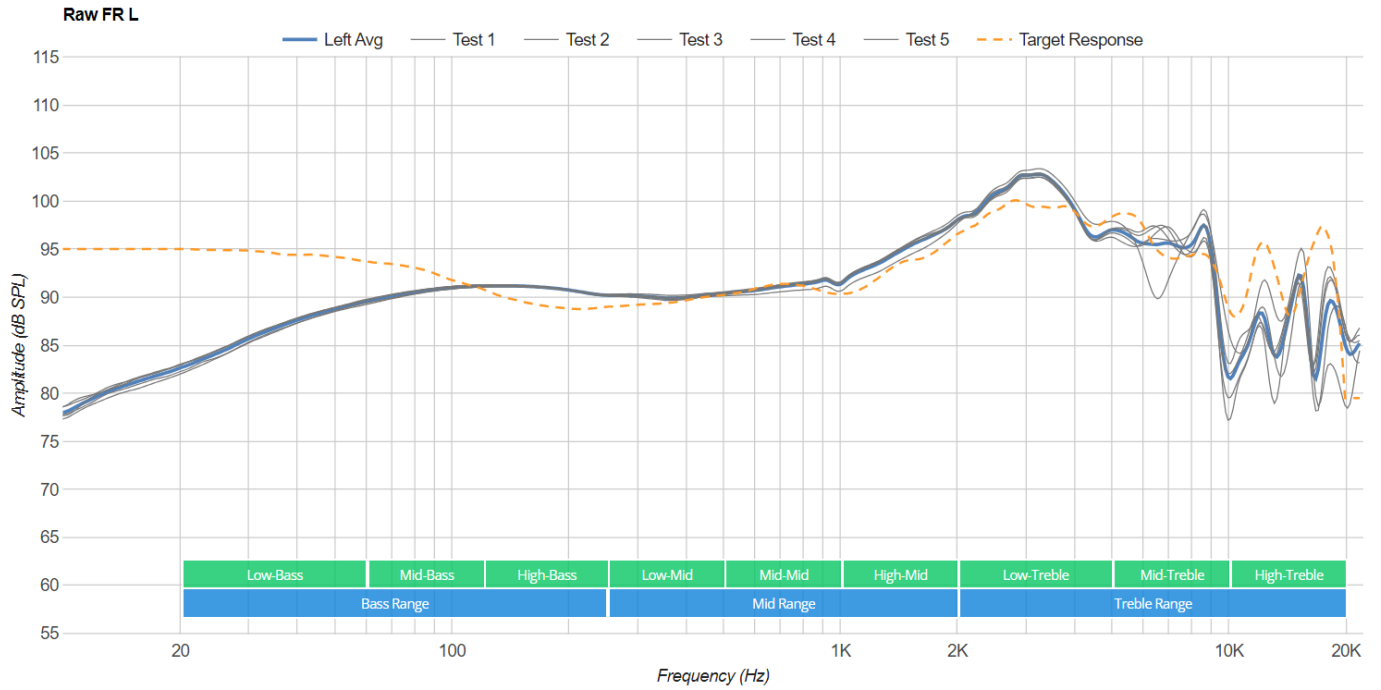

<http://wiki.homerecz.com>

.....	1
.....	1
.....	1
.....	1
.....	5
HD600	5
<i>Raw Frequency Response</i>	6
<i>Target Compansated Frequency Response</i>	6
.....	7
.....	7
.....	7
.....	7

- OE : Over Ear target
- IE : In-Ear Target

HD600

Sennheiser HD600

Raw Frequency Response

Target Compansated Frequency Response

<http://wiki.homerecz.com>

From:

<https://wiki.homerecz.com/> -

Last update: **2023/06/08**