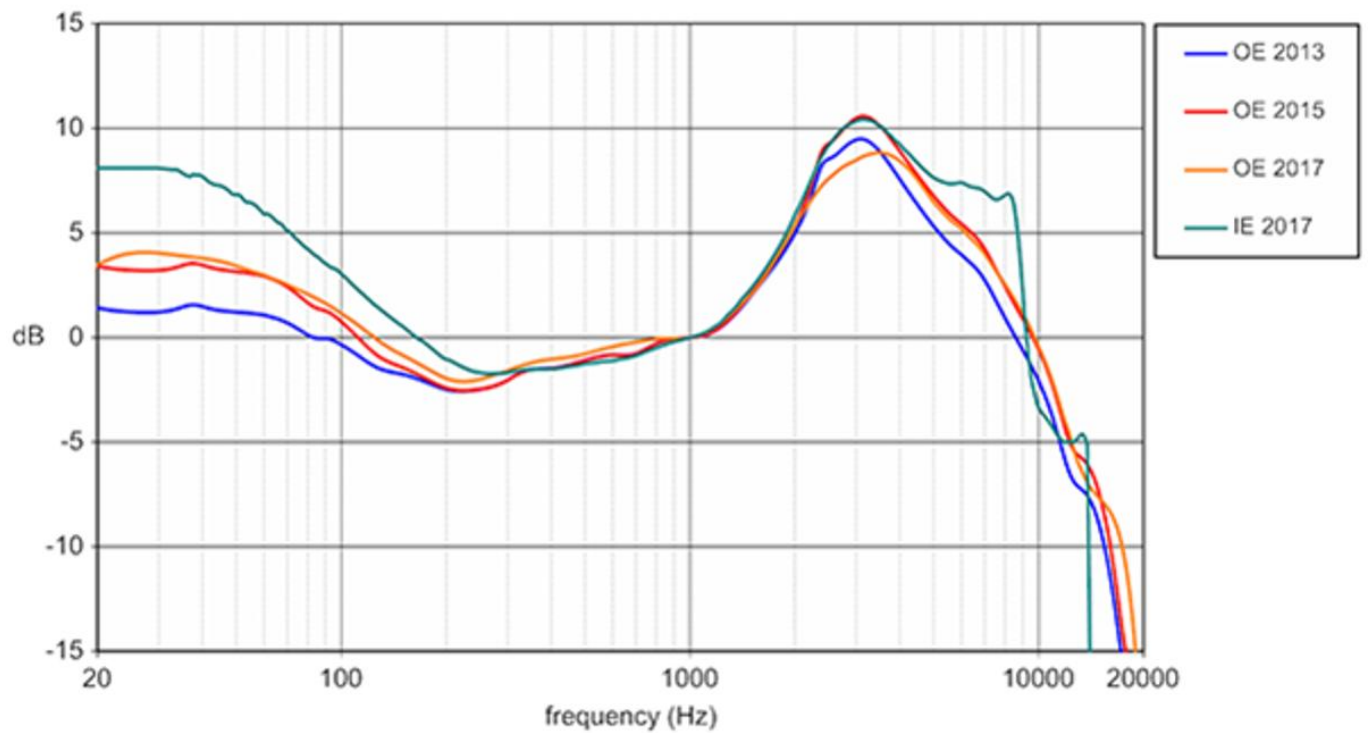

HD600

Sennheiser HD600