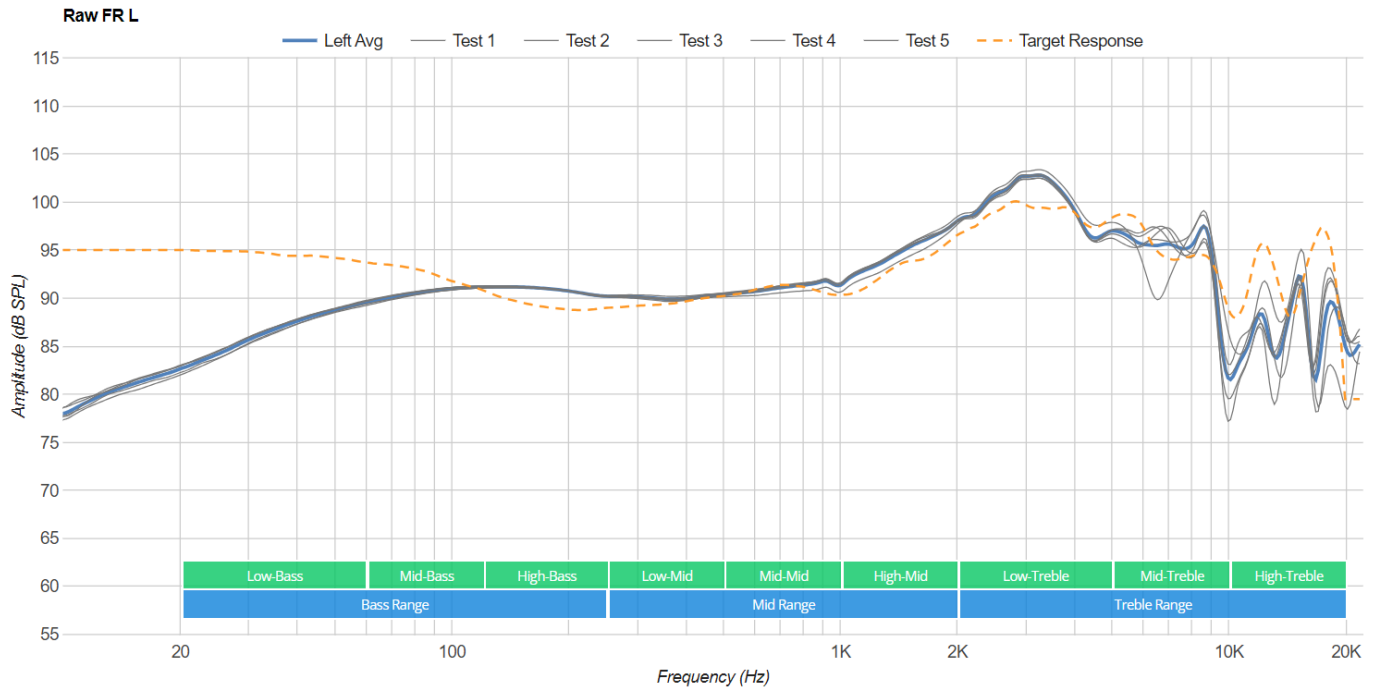

# HD600

Sennheiser HD600

<https://www.rtings.com/>

<https://www.rtings.com/headphones/tests/sound-quality/raw-frequency-response>

Rtings Target Target curve  
Diffuse field target

# Raw Frequency Response