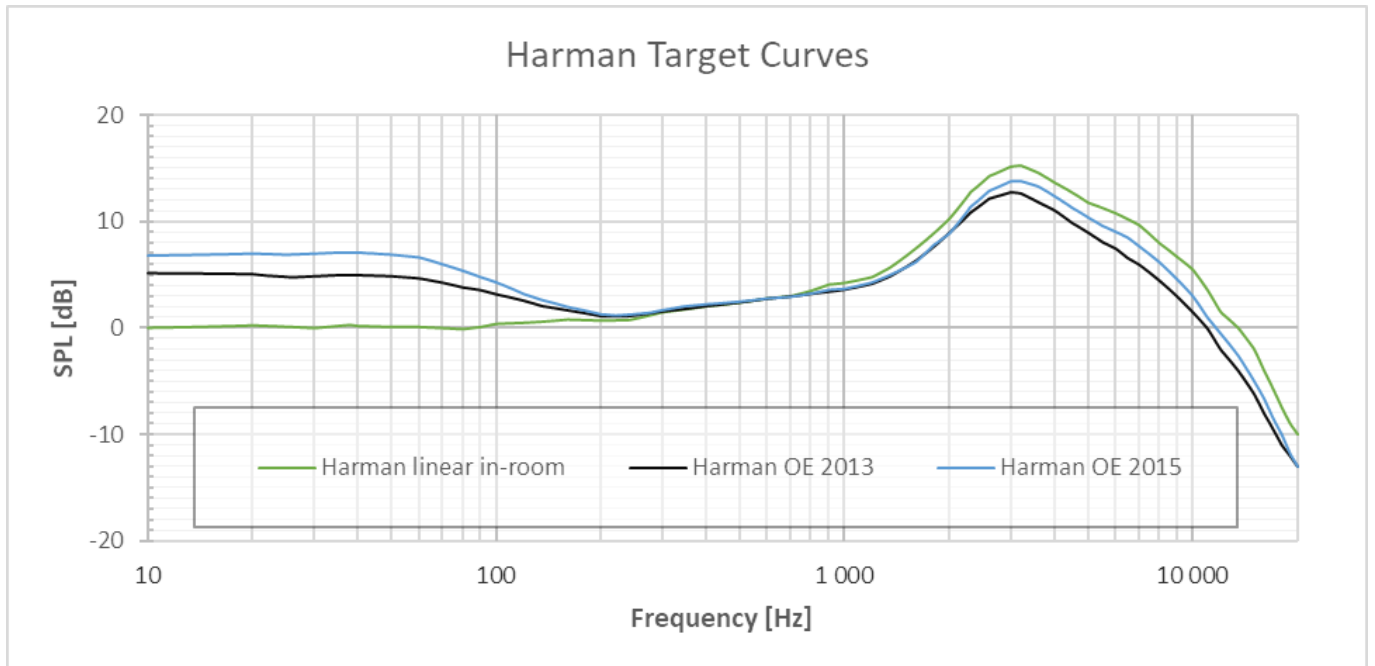

..... 6

..... 6

- OE : Over Ear target
- IE : In-Ear Target

<http://wiki.homerecz.com>

From:

<https://wiki.homerecz.com/> -

Last update: **2023/06/08**

: (admin@homerecz.com)