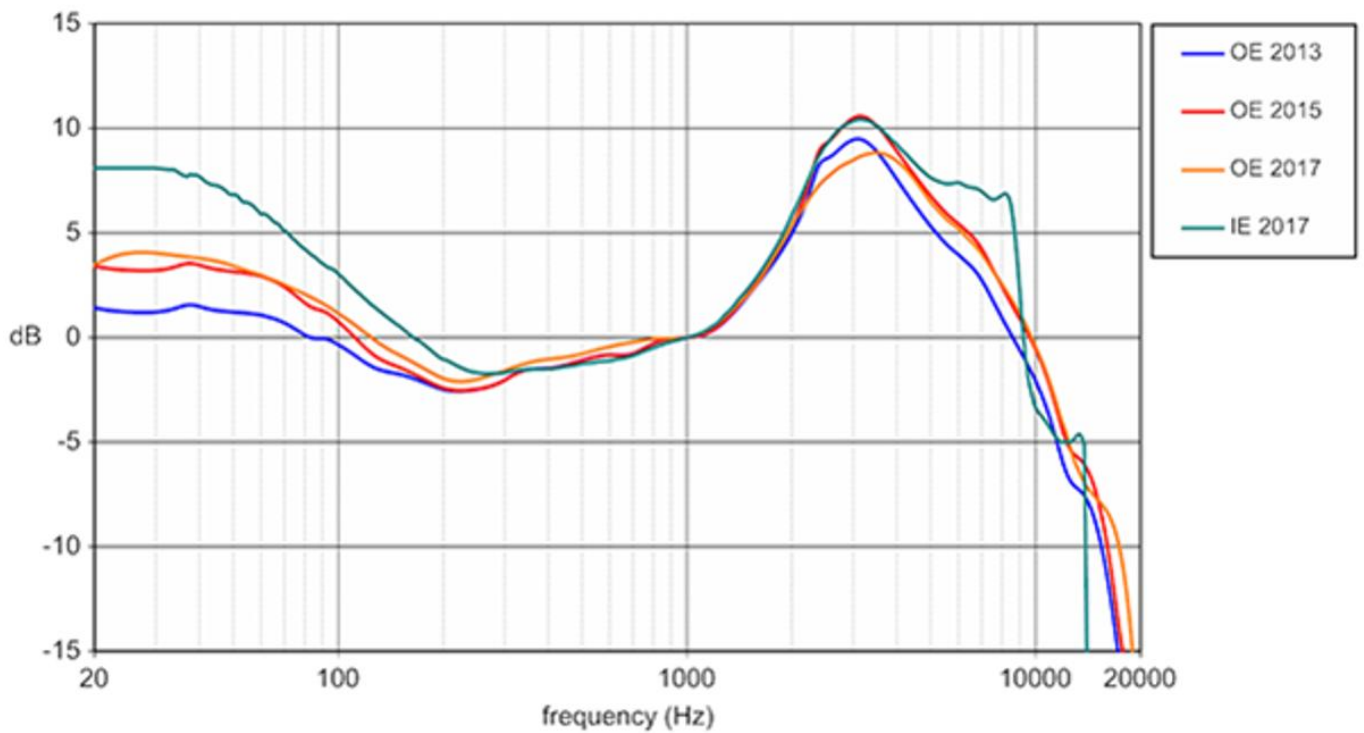

..... 6

..... 6

- OE : Over Ear target
- IE : In-Ear Target

<http://wiki.homerecz.com>

From:

<https://wiki.homerecz.com/> -

Last update: **2023/06/08**

: (admin@homerecz.com)