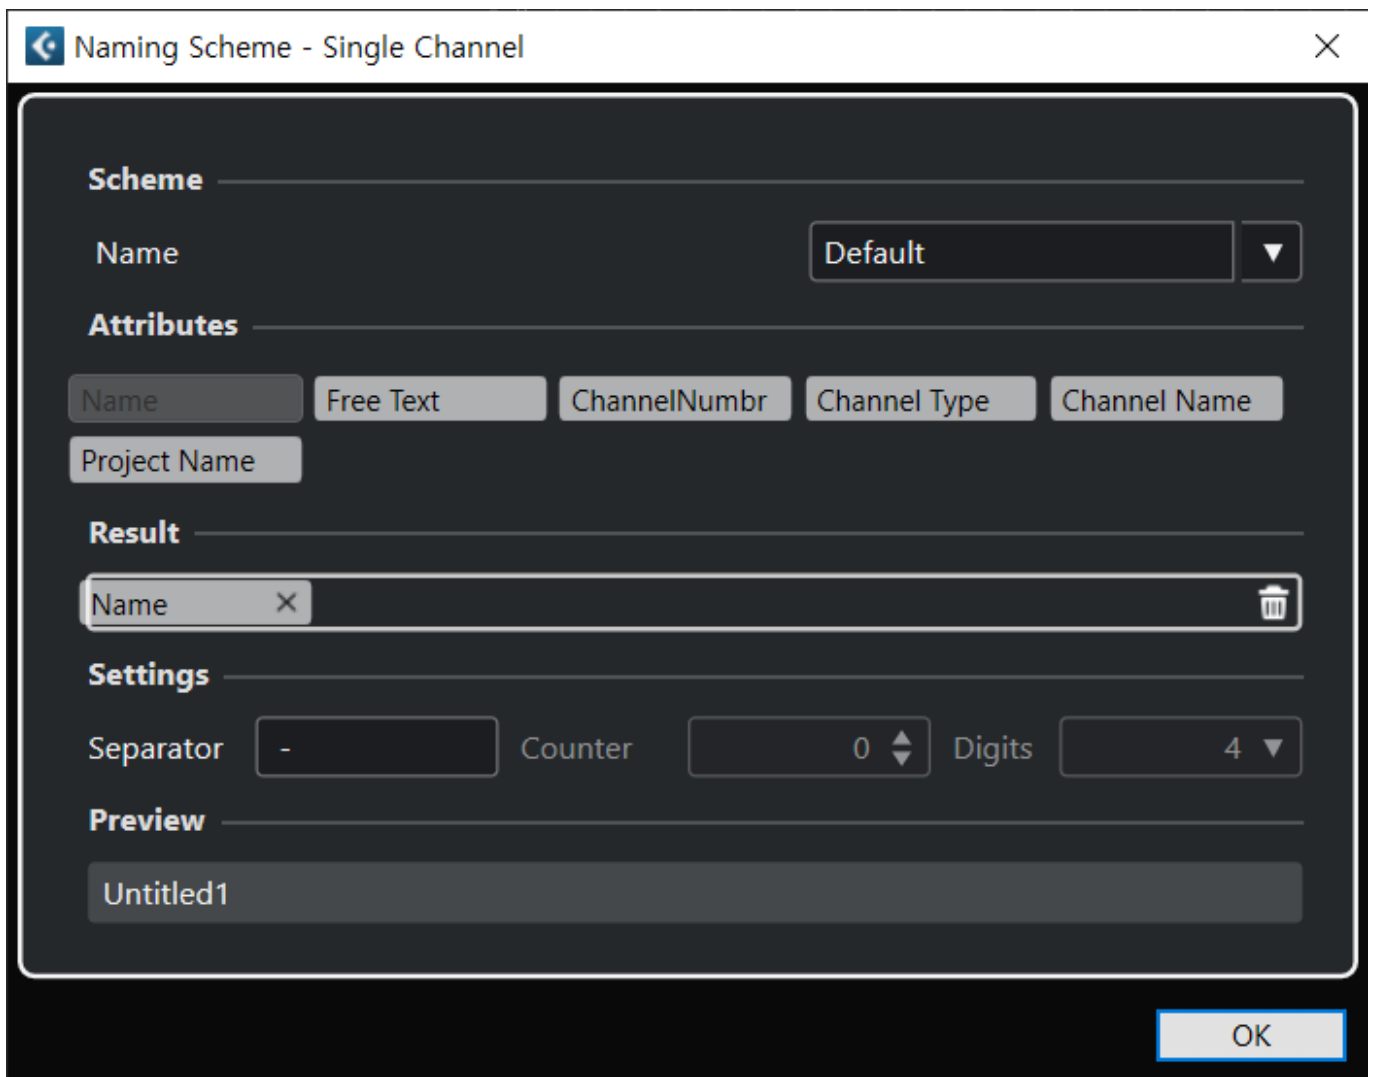

File location

Name

- Set to project name : **Cubase**
- Auto update name : 가

Setup

Naming Scheme

- Name : Name 가