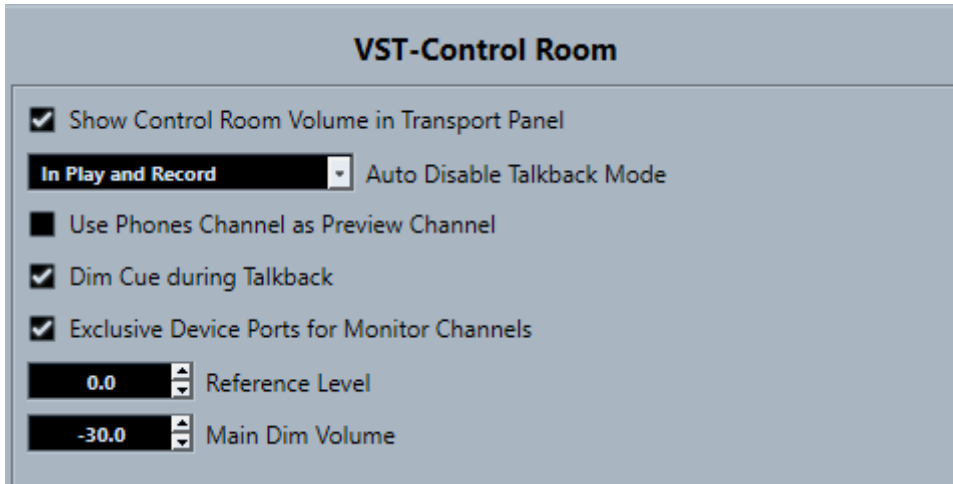

CUE

4

4 CUE 가

CUE

CUE

CUE

CUE

CUE

CUE
CUE

Cubase

Racks

CUE