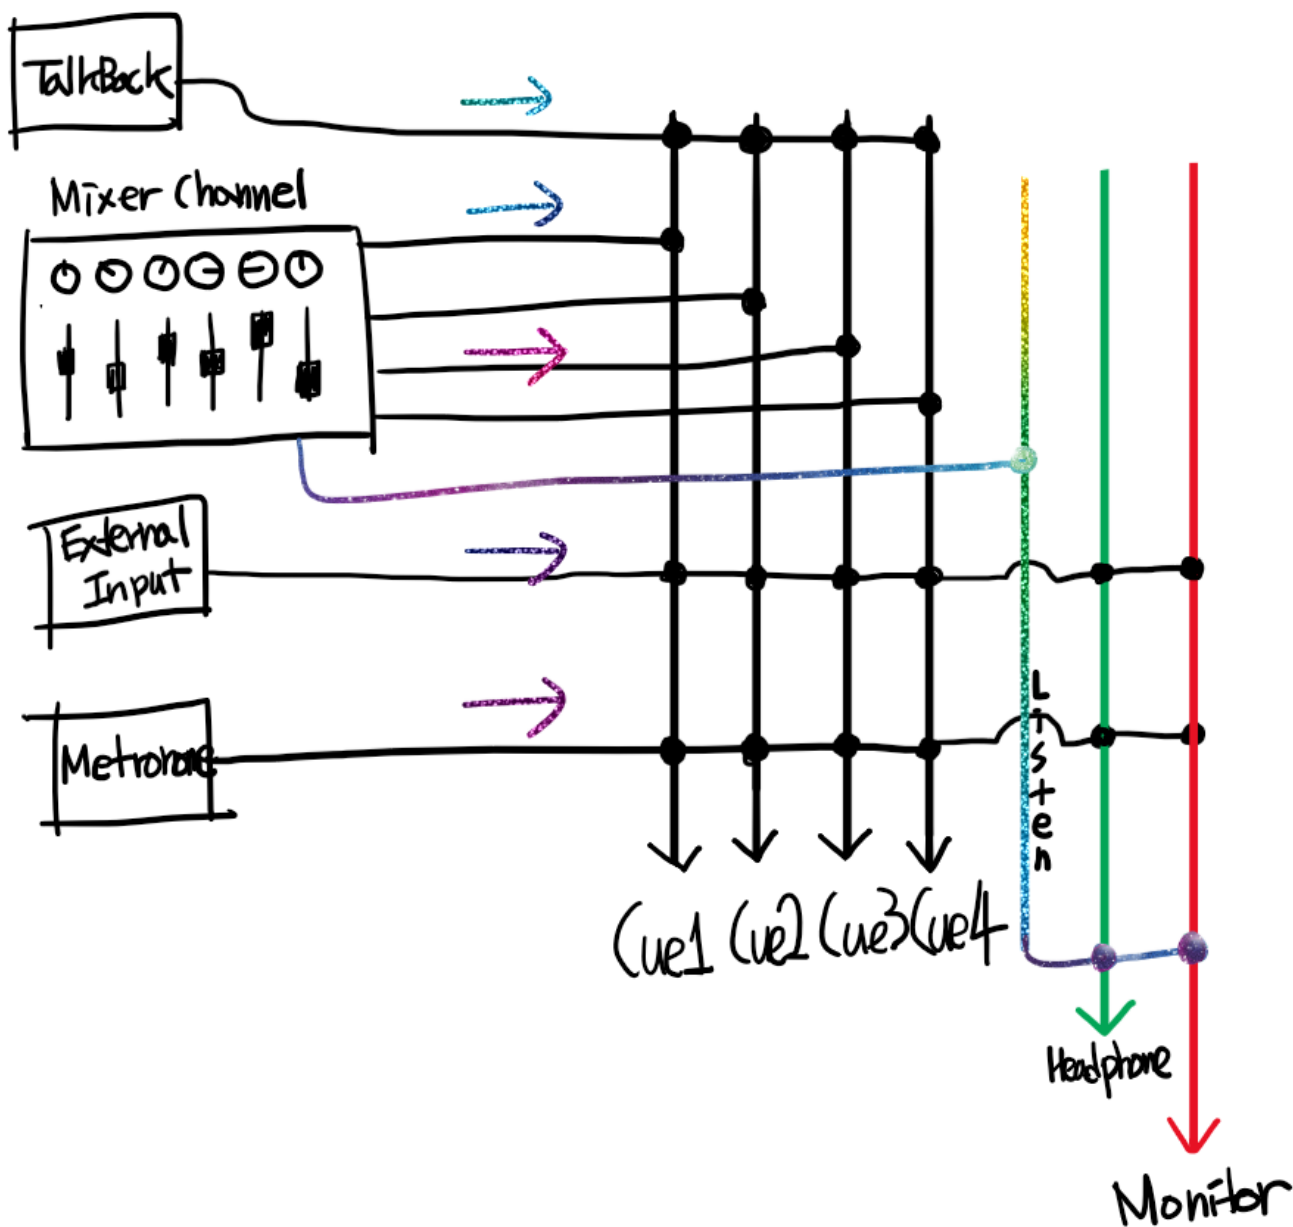

Nuendo 가 Cubase Pro 3) Talkback( ) External input, Monitor, Headphone

Control room Preference

Project → Preference → VST → Control room