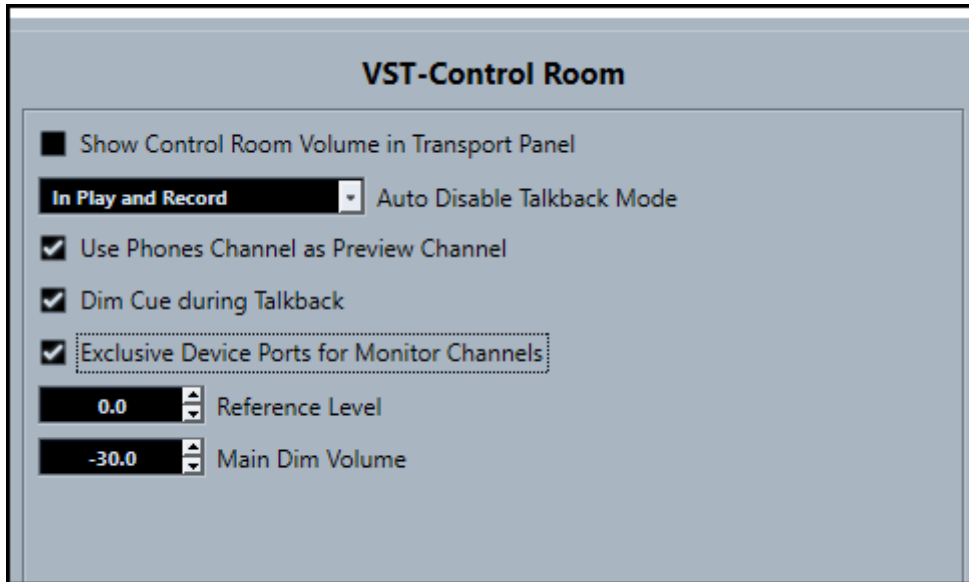

- Show Control Room Volume in Transport panel :
- Auto Disable Talkback Mode :
- Use Phones Channel as Preview Channel : Phone out Preview
  Phone out
- Dim cue during Talkback : CUE
- Exclusive Device Ports for Monitor Channels :

Monitor

Cubase