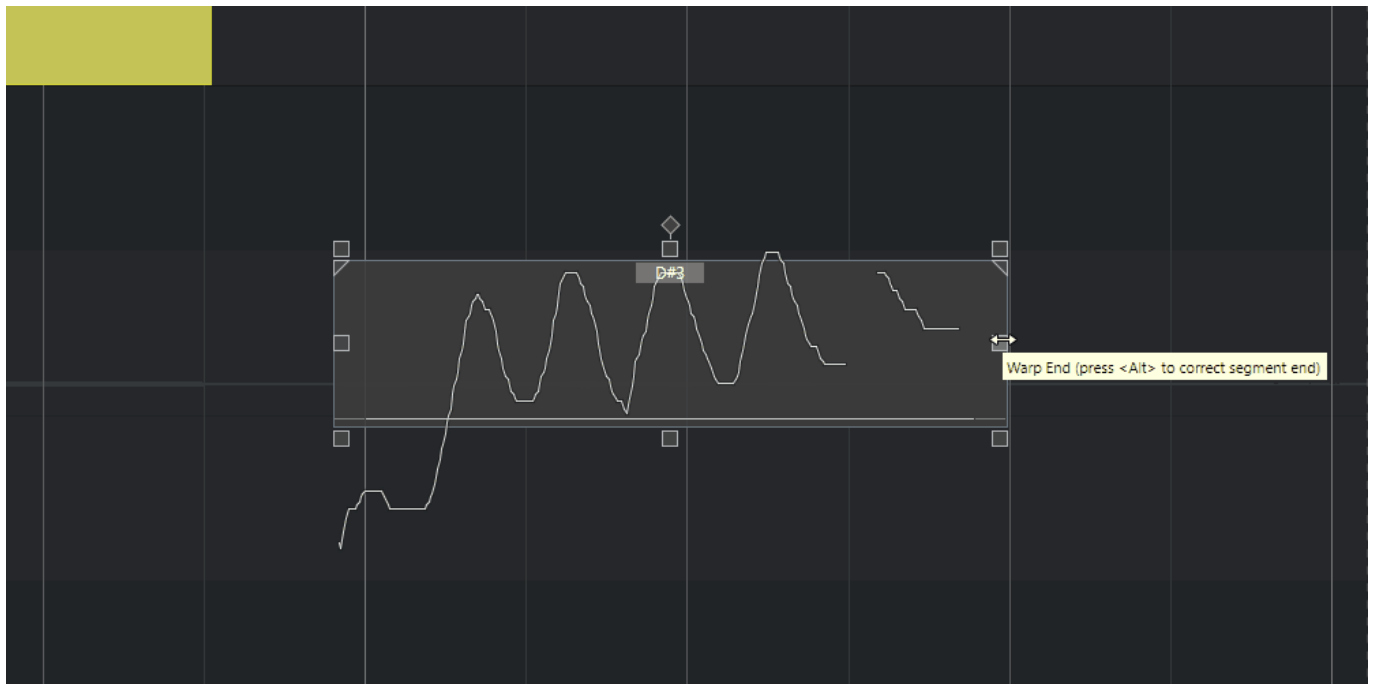

Tilt

anchor

tilt

Rotate

Alt+ tilt

anchor

rotate .

Tilt&Rotate anchor

Tilt Rotate anchor .

AudioWarp

Segment Range

Alt + Warp

Straighten

Straighten Range

Straighten

Melodyne VS VariAudio