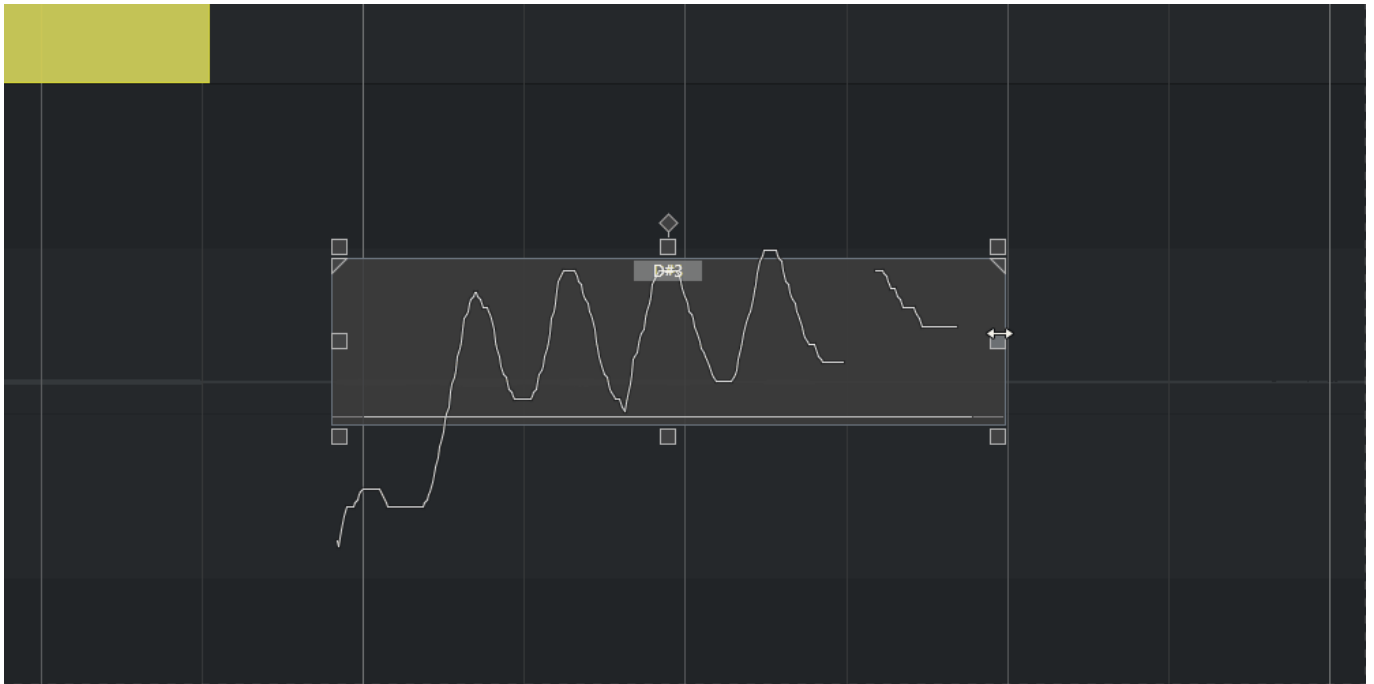

Tilt

anchor

tilt

Rotate

Alt+ tilt

anchor

rotate .

Tilt&Rotate anchor

Tilt Rotate anchor .

AudioWarp

Segment Range

Alt + Warp

Straighten

Straighten Range

Straighten

Melodyne VS VariAudio