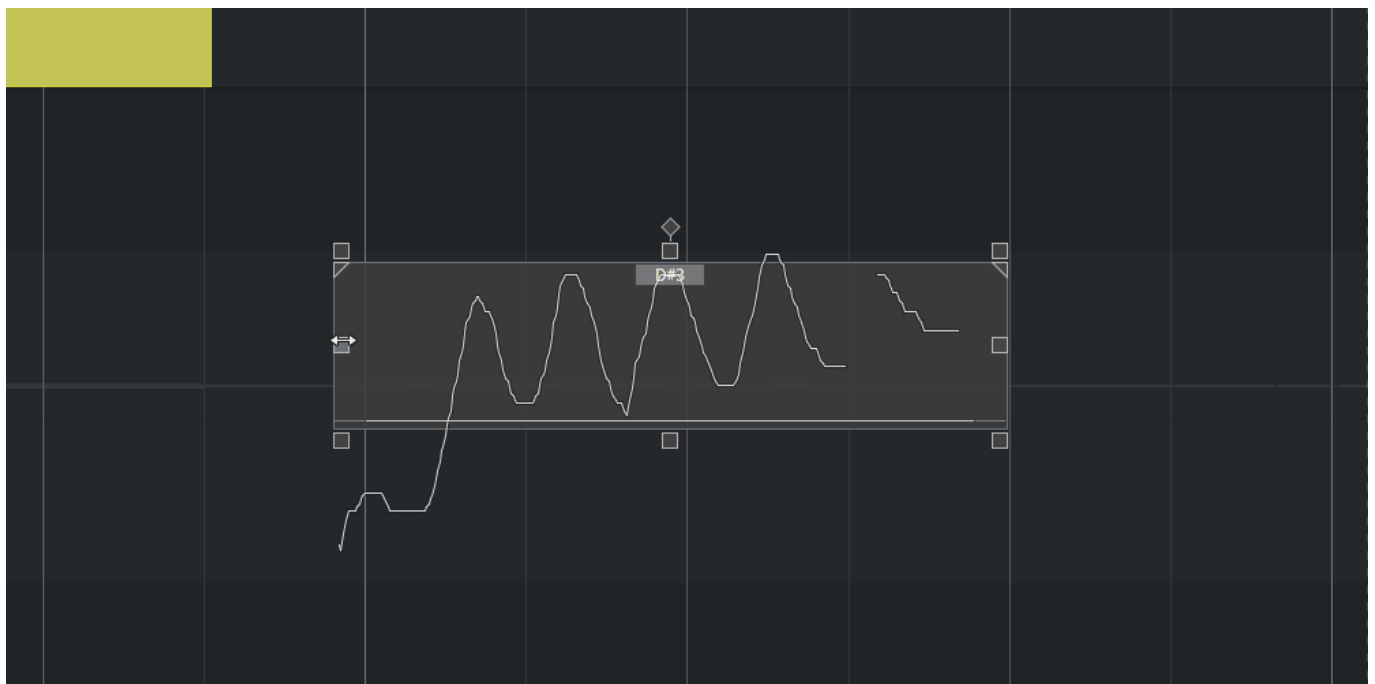

Tilt

anchor

tilt

Rotate

Alt+ tilt

anchor

rotate .

Tilt&Rotate anchor

Tilt Rotate anchor .

AudioWarp

Segment Range

Alt + Warp

Straighten

Straighten Range

Straighten

Melodyne VS VariAudio