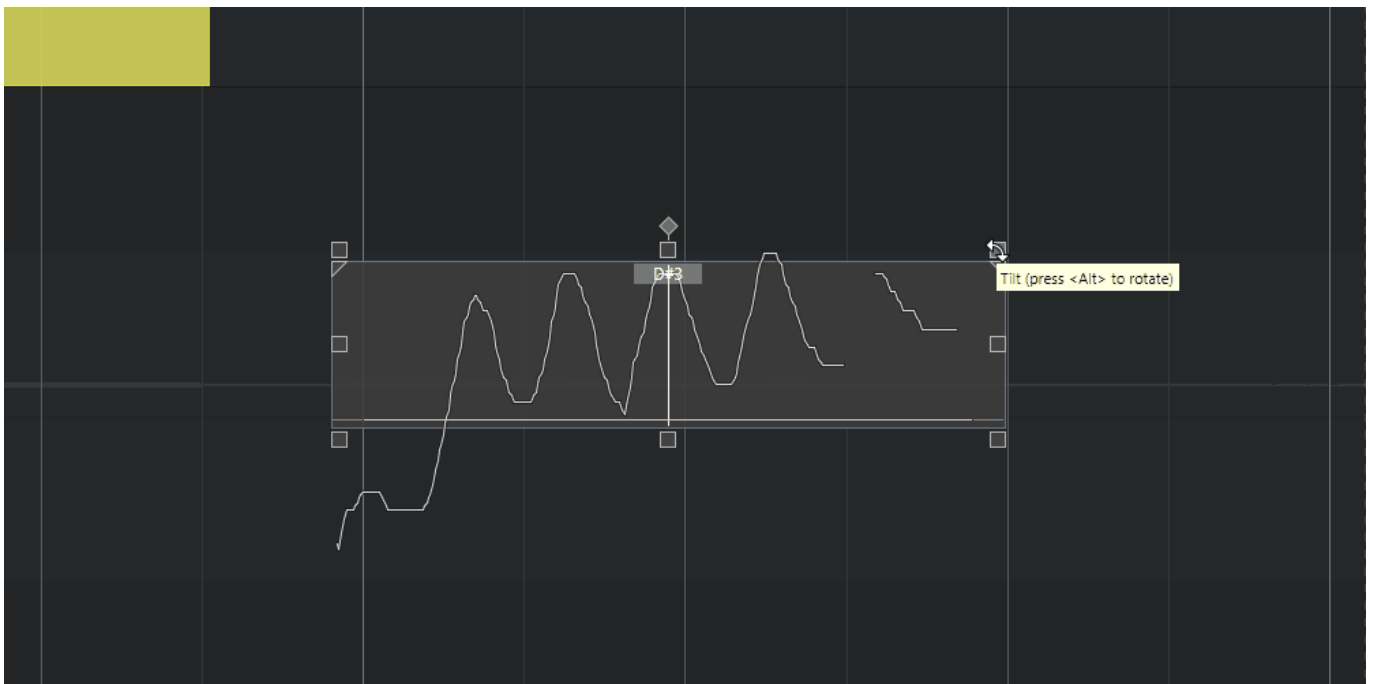

Tilt

anchor

tilt

Rotate

Alt+ tilt

anchor

rotate .

Tilt&Rotate anchor

Tilt Rotate anchor .

AudioWarp

Segment Range

Alt + Warp

Straighten

Straighten Range

Straighten

Melodyne VS VariAudio