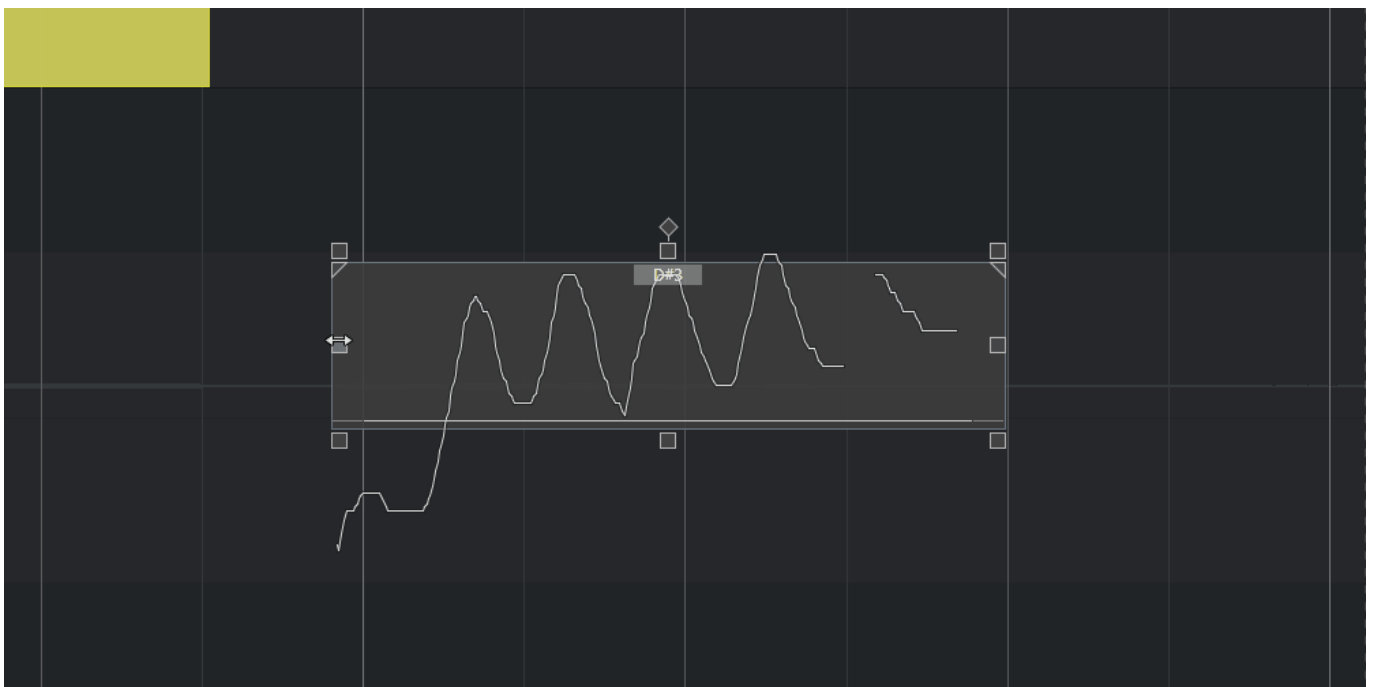

Tilt

anchor

tilt

Rotate

Alt+ tilt

anchor

rotate .

Tilt&Rotate anchor

Tilt Rotate anchor .

AudioWarp

Segment Range

Alt + Warp

Straighten

Straighten Range

Straighten

Melodyne VS VariAudio