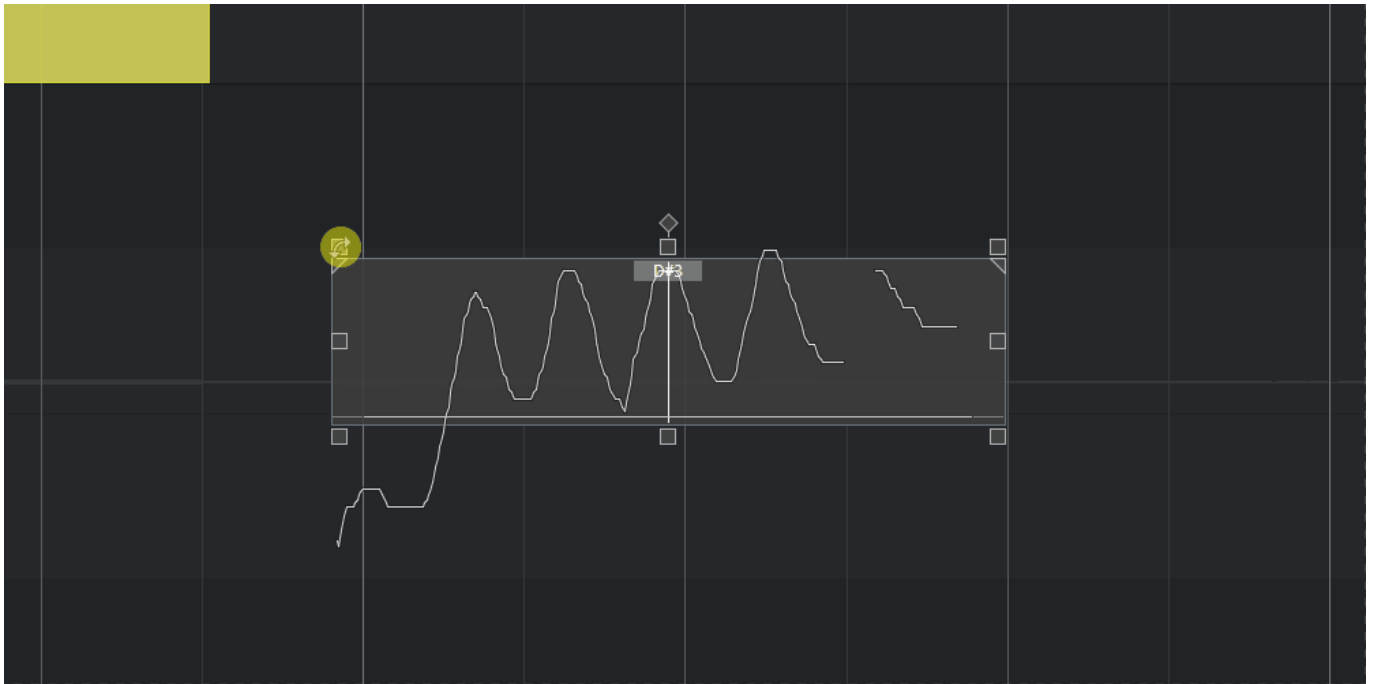

Tilt

anchor

tilt

Rotate

Alt+ tilt

anchor

rotate .

Tilt&Rotate anchor

Tilt Rotate anchor .

AudioWarp

Segment Range

Alt + Warp

Straighten

Straighten Range

Straighten

Melodyne VS VariAudio