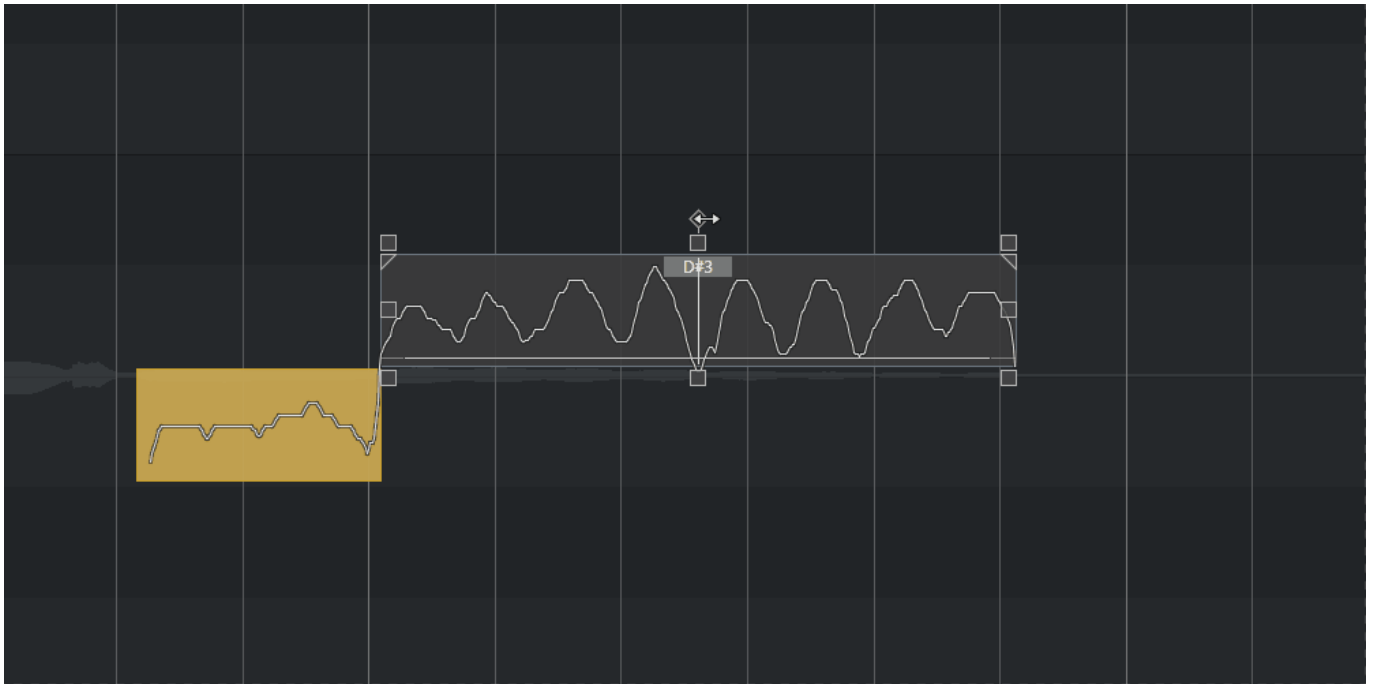

Tilt

anchor

tilt

Rotate

Alt+ tilt

anchor

rotate .

Tilt&Rotate anchor

Tilt Rotate anchor .

AudioWarp

Segment Range

Alt + Warp

Straighten

Straighten Range

Straighten

Melodyne VS VariAudio