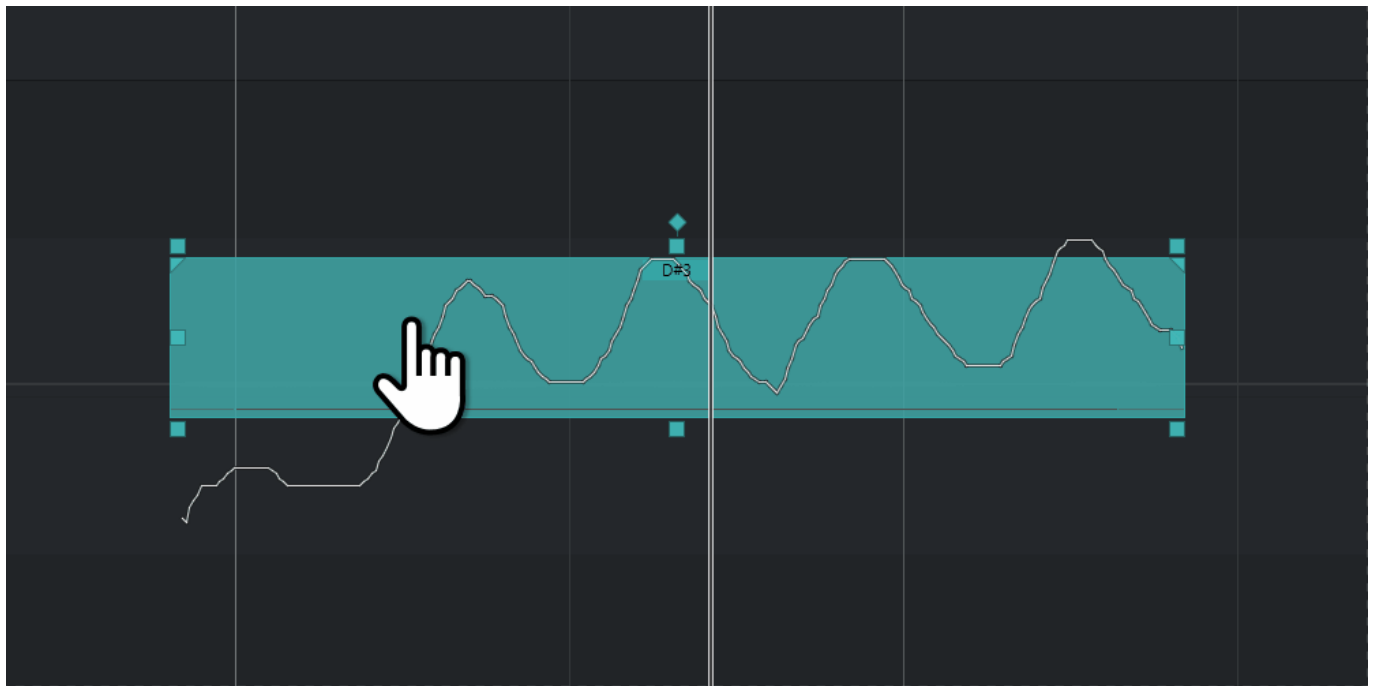

Tilt

anchor

tilt

Rotate

Alt+ tilt

anchor

rotate .

Tilt&Rotate anchor

Tilt Rotate anchor .

AudioWarp

Segment Range

Alt + Warp

Straighten

Straighten Range

Straighten

Melodyne VS VariAudio