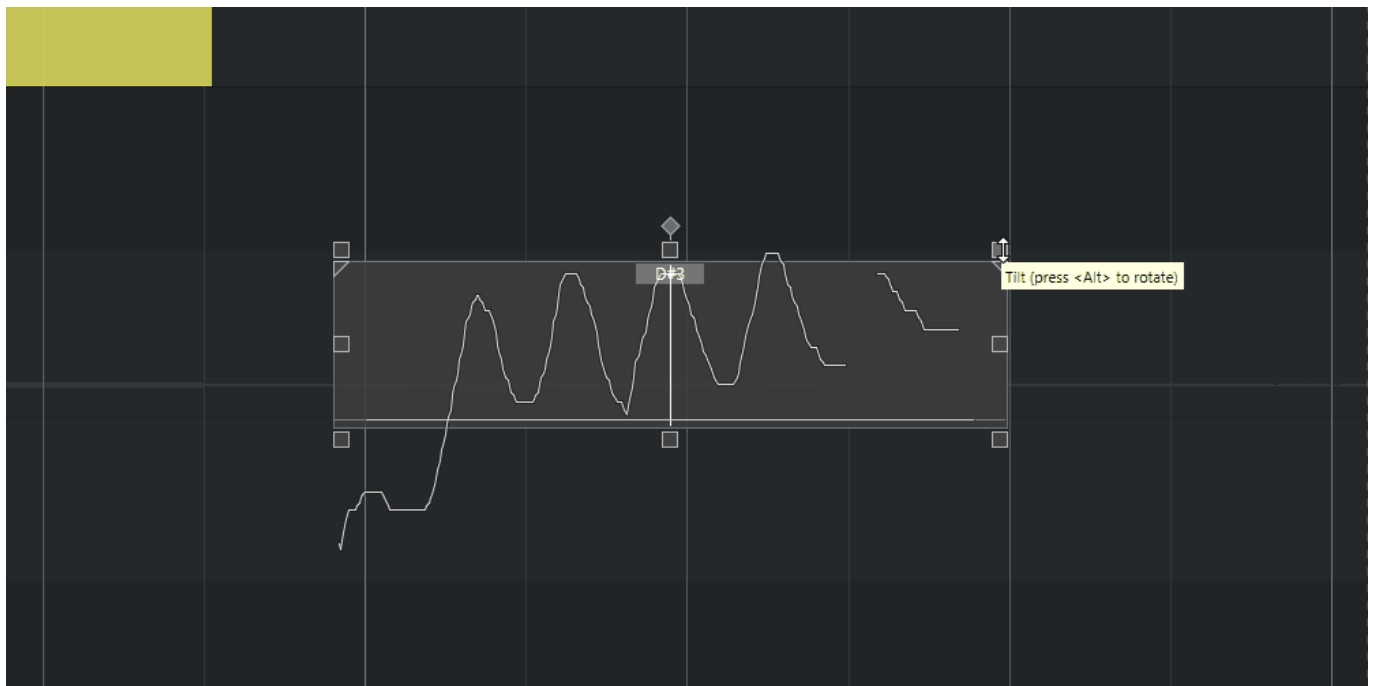

, Cubase

Segment

Smart Tool

Pitch

Formant & Volume

Slice & Glue

(Segment)

, 가 ,

Tilt

anchor

tilt

Rotate

Alt+ tilt

anchor

rotate .

Tilt&Rotate anchor