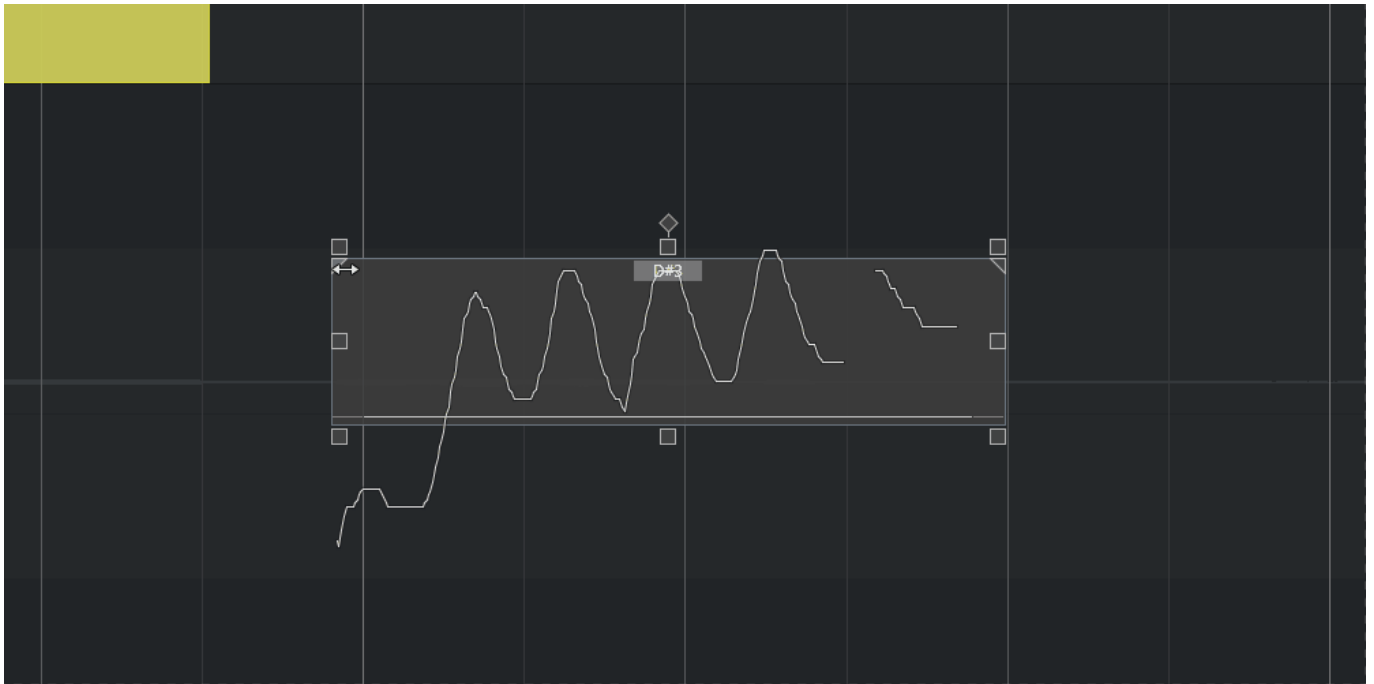

Tilt

anchor

tilt

Rotate

Alt+ tilt

anchor

rotate .

Tilt&Rotate anchor

Tilt Rotate anchor .

AudioWarp

Segment Range

Alt + Warp

Straighten

Straighten Range

Straighten

Melodyne VS VariAudio