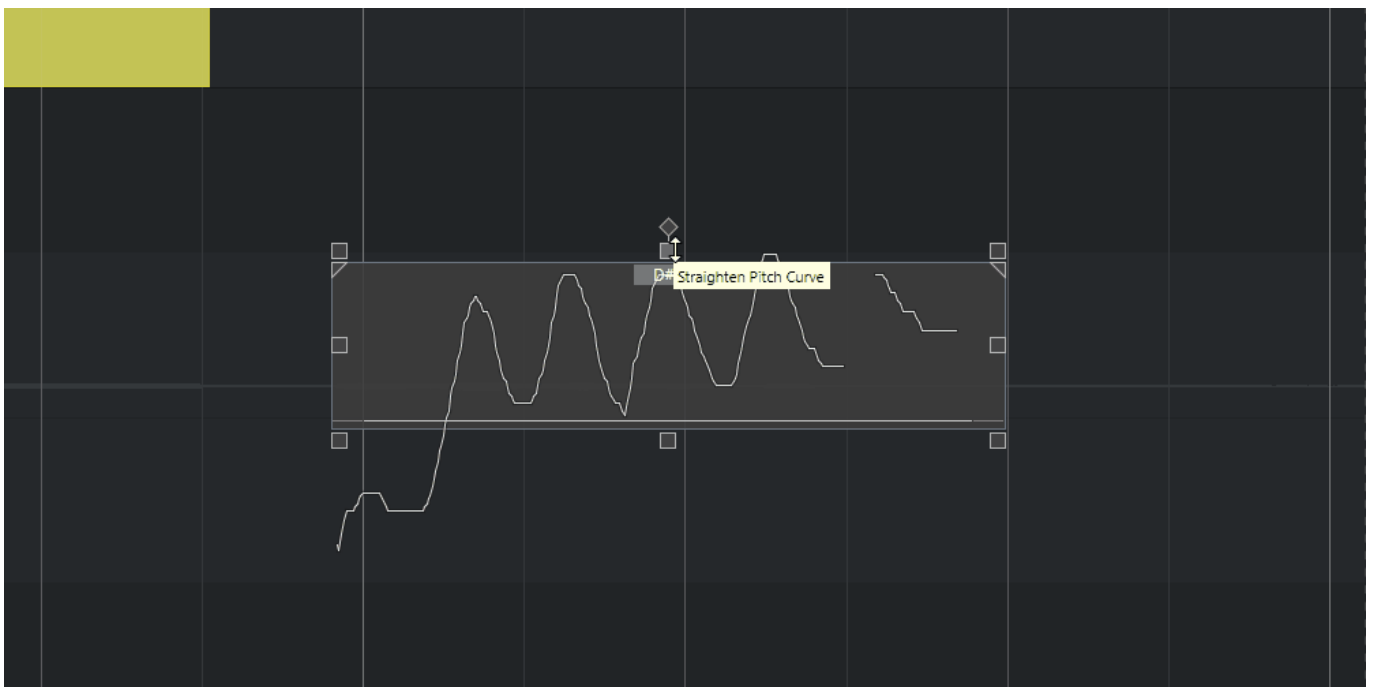

Tilt

anchor

tilt

Rotate

Alt+ tilt

anchor

rotate .

Tilt&Rotate anchor

Tilt Rotate anchor .

AudioWarp

Segment Range

Alt + Warp

Straighten

Straighten Range

Straighten

Melodyne VS VariAudio