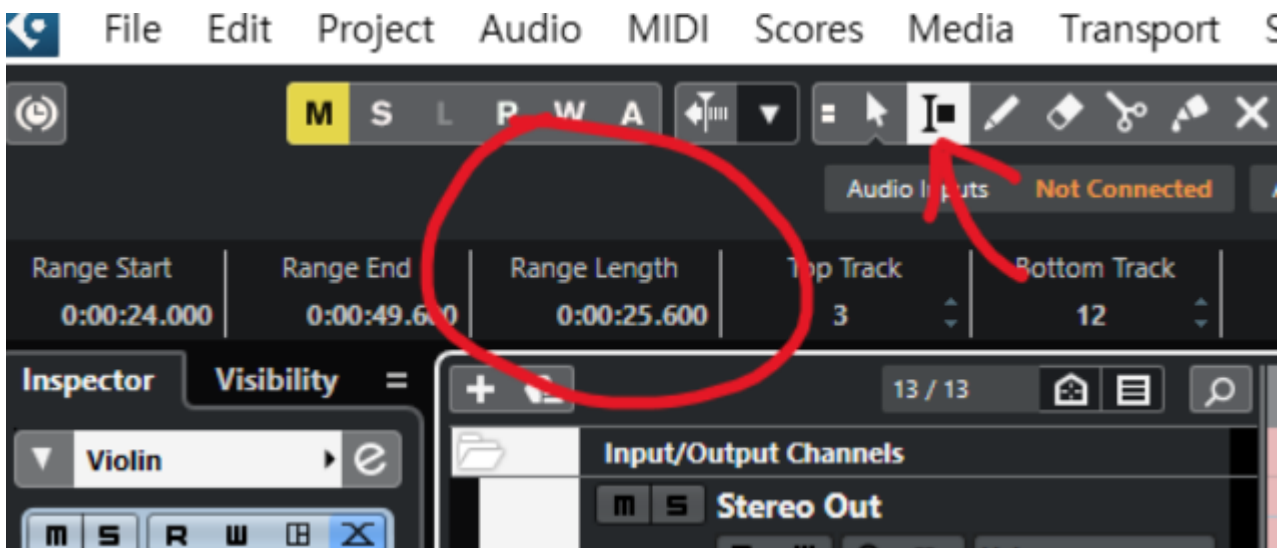

<http://wiki.homerecz.com>

.....	1
.....	1
.....	1
.....	1
.....	5
.....	7
.....	7
.....	7
.....	7

Range selection Tool , Ruler Type Seconds Info lines Range Length .

Info lines 가

Setup layout

Info lines 가