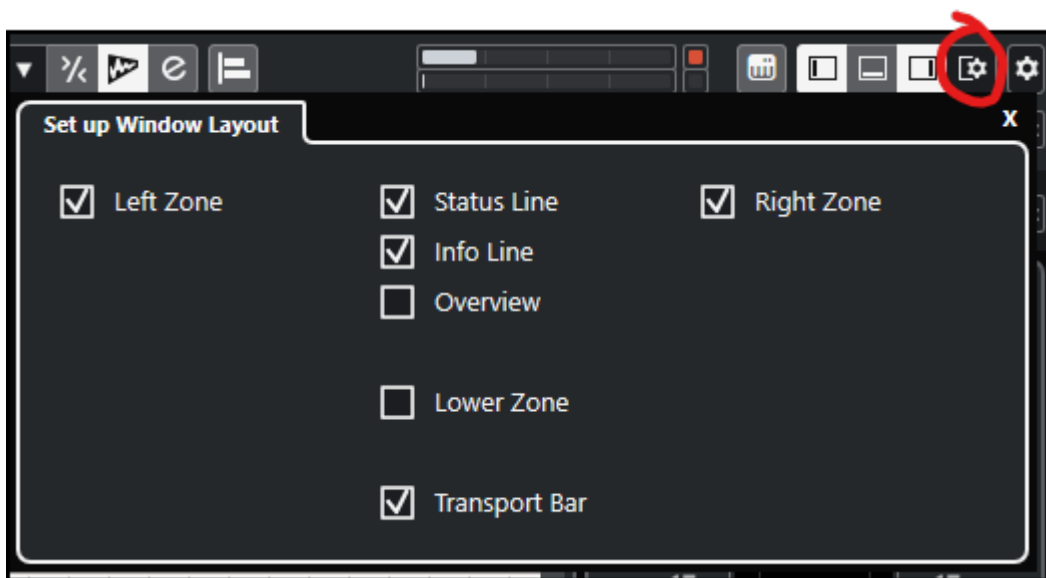

<http://wiki.homerecz.com>

.....	1
.....	1
.....	1
.....	1
.....	5
.....	7
.....	7
.....	7
.....	7

Range selection Tool , Ruler Type Seconds Info lines Range Length .

Info lines 가

Setup layout

Info lines 가