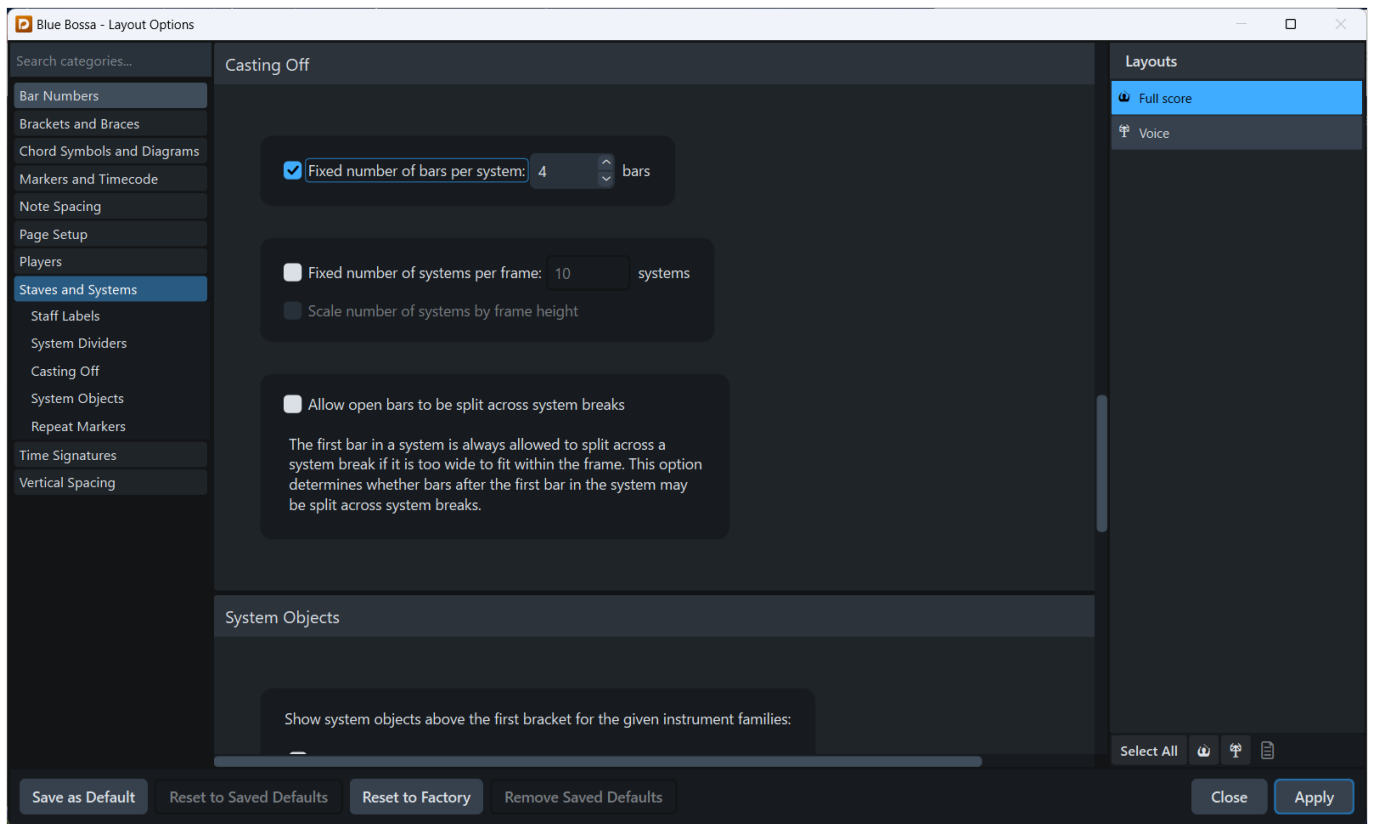

..... 6

..... 6

Layout → Layout option → Staves and Systems → Casting off → Fixed numbers of bars per systems

<http://wiki.homerecz.com>

From:
<https://wiki.homerecz.com/> -

Last update: **2024/07/08**

: (admin@homerecz.com)