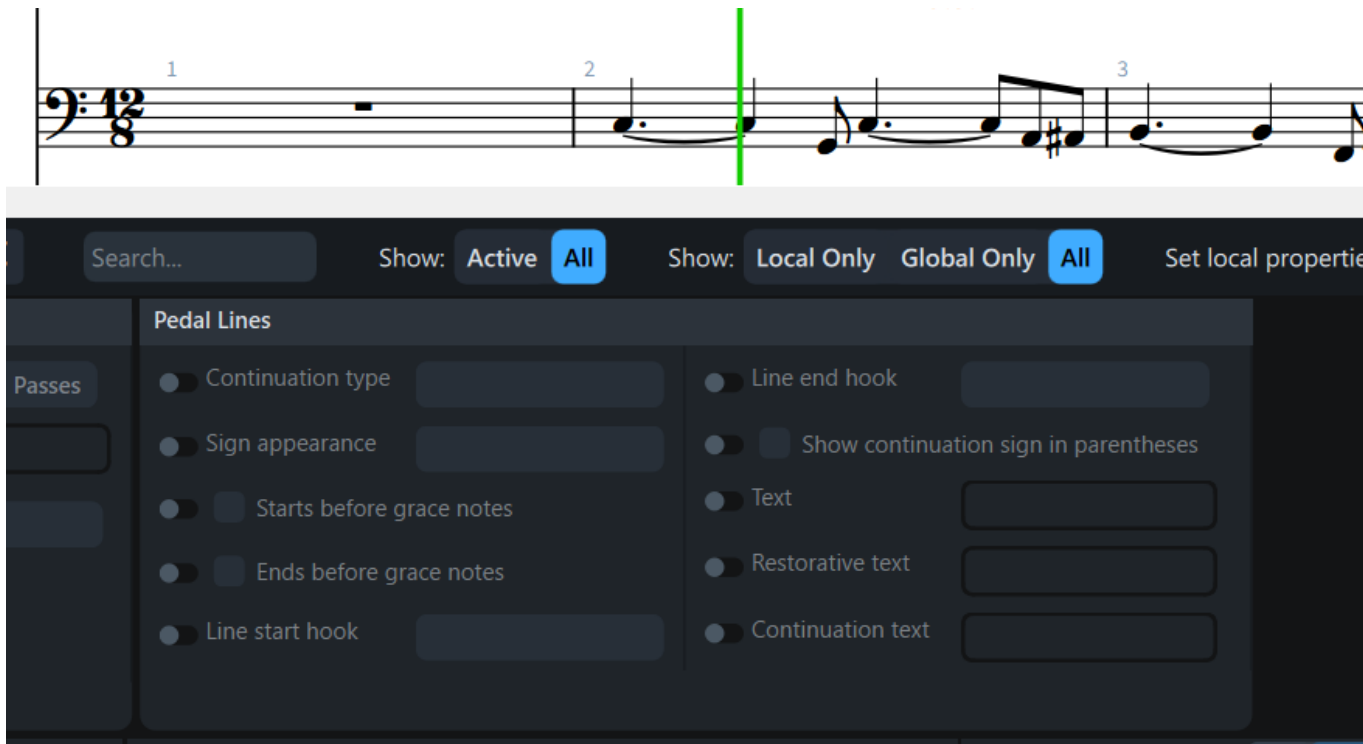

<http://wiki.homerecz.com>

---

.....	1
.....	1
.....	1
.....	1
.....	5
.....	7
.....	7
.....	7
.....	7

It is Possible on Dorico Element. and Pro  
First, Select all the pedal lines. use the filter option to select easily

and then, You can see the menu below the score. "Pedal Lines"

Pedal lines 가 .

- Make "Continuation type" as None.
- "Sign Appearance" as Hook.

Got it.

Your all pedal lines are hidid.

- Continuation type None
- Sign Appearance Hook