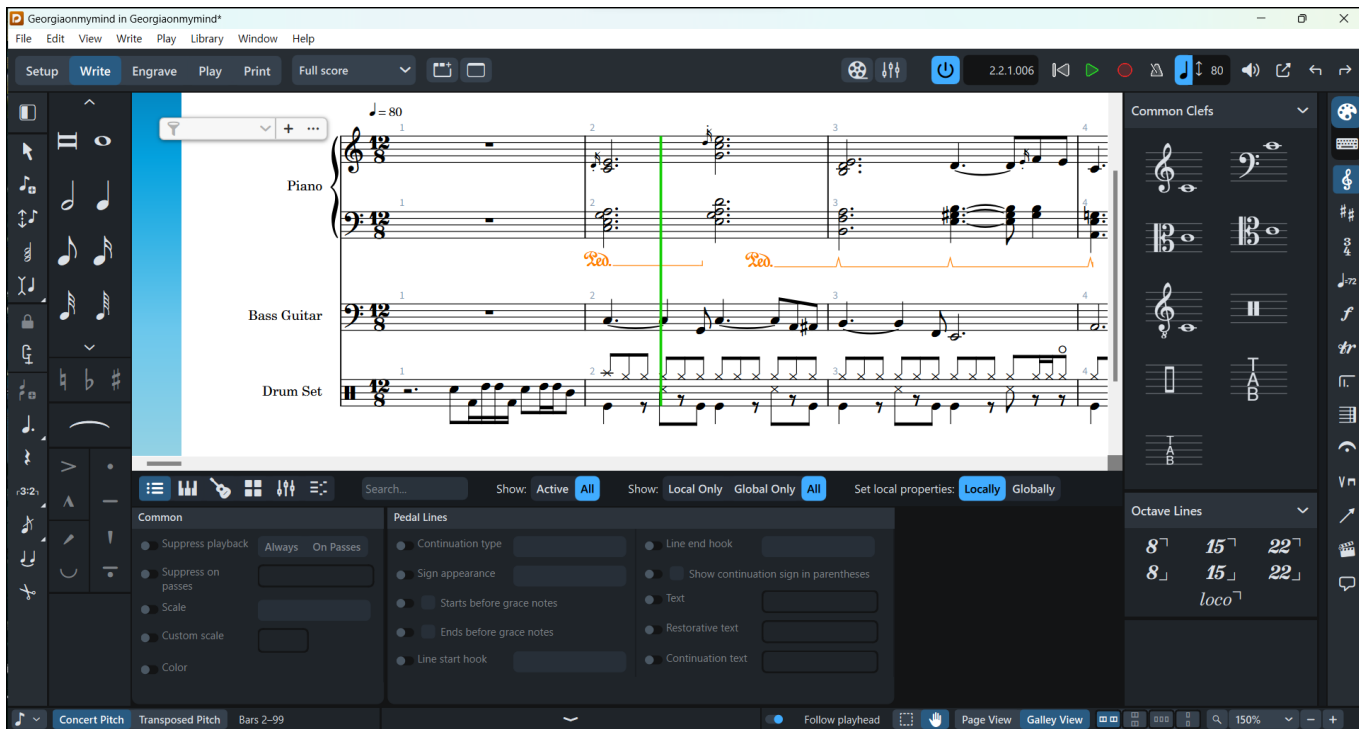

<http://wiki.homerecz.com>

---

.....	1
.....	1
.....	1
.....	1
.....	5
.....	7
.....	7
.....	7
.....	7

It is Possible on Dorico Element. and Pro  
First, Select all the pedal lines. use the filter option to select easily

and then, You can see the menu below the score. "Pedal Lines"

Pedal lines 가 .

- Make "Continuation type" as None.
- "Sign Appearance" as Hook.

Got it.

Your all pedal lines are hidid.

- Continuation type None
- Sign Appearance Hook