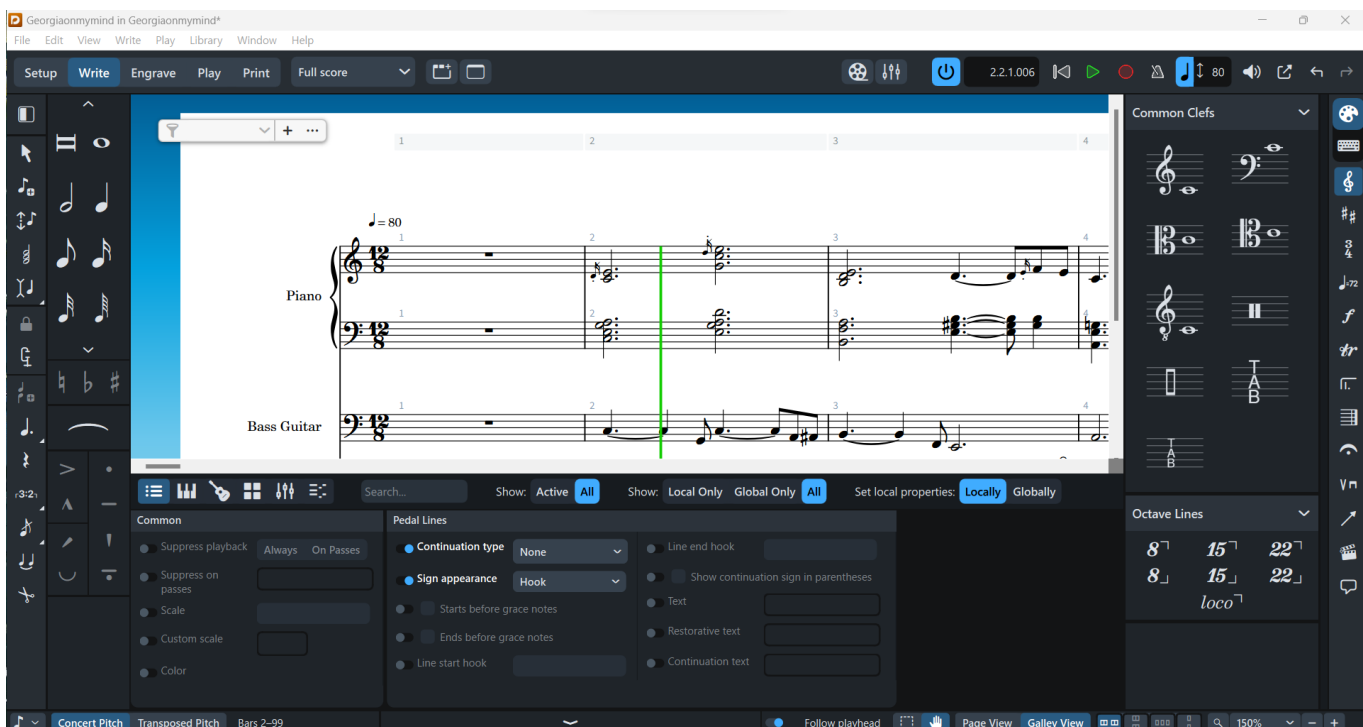

<http://wiki.homerecz.com>

---

.....	1
.....	1
.....	1
.....	1
.....	5
.....	7
.....	7
.....	7
.....	7

It is Possible on Dorico Element. and Pro  
First, Select all the pedal lines. use the filter option to select easily

and then, You can see the menu below the score. "Pedal Lines"

Pedal lines 가 .

- Make "Continuation type" as None.
- "Sign Appearance" as Hook.

Got it.

Your all pedal lines are hidid.

- Continuation type None
- Sign Appearance Hook