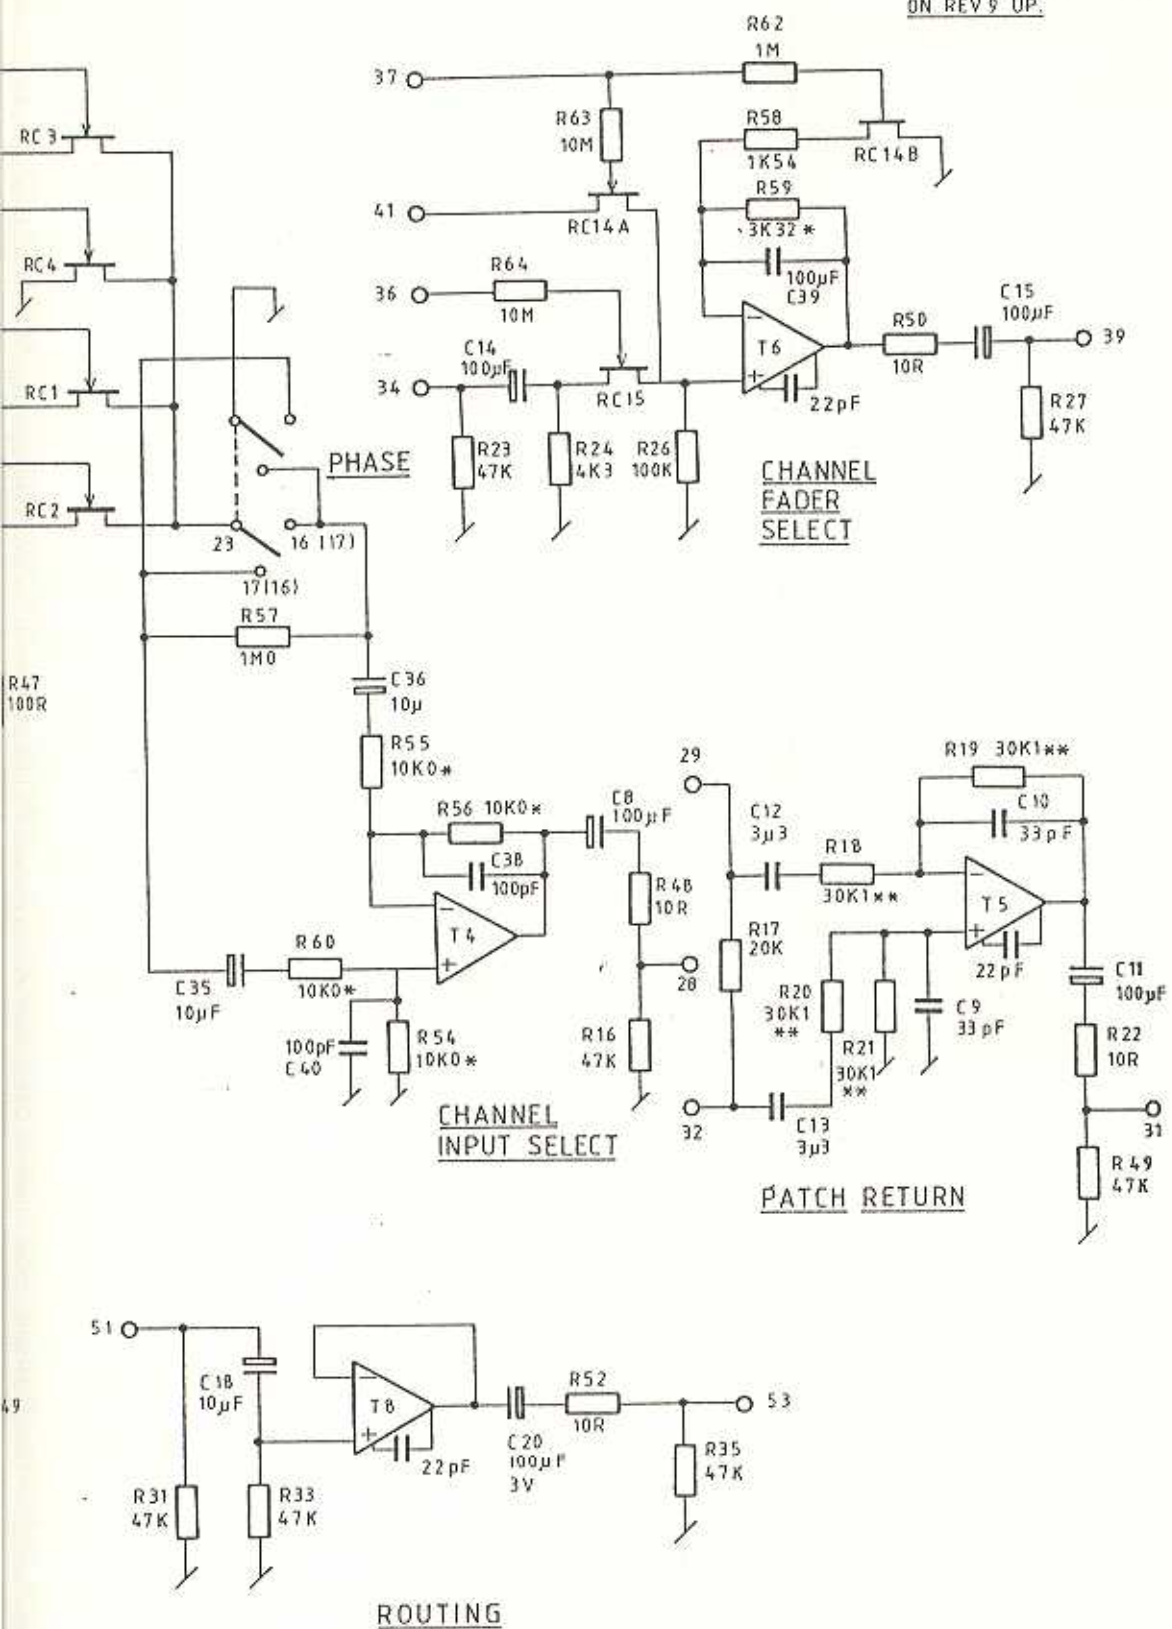

NOTE: ALL FETS ARE J112 UNLESS STATED
 ** = .1% TOL
 * = .5% TOL
 T2-T9 5534N

ROUTING

Rev.	Date	Chkd	Details
16	11-84		REDRAWN D.D

R58 & RC14B OMITTED
 ON REV 9 UP.

Title	CHANNEL AMPLIFIER CARD
Org.No.	T82001-71
Solid State Logic	
1-14	